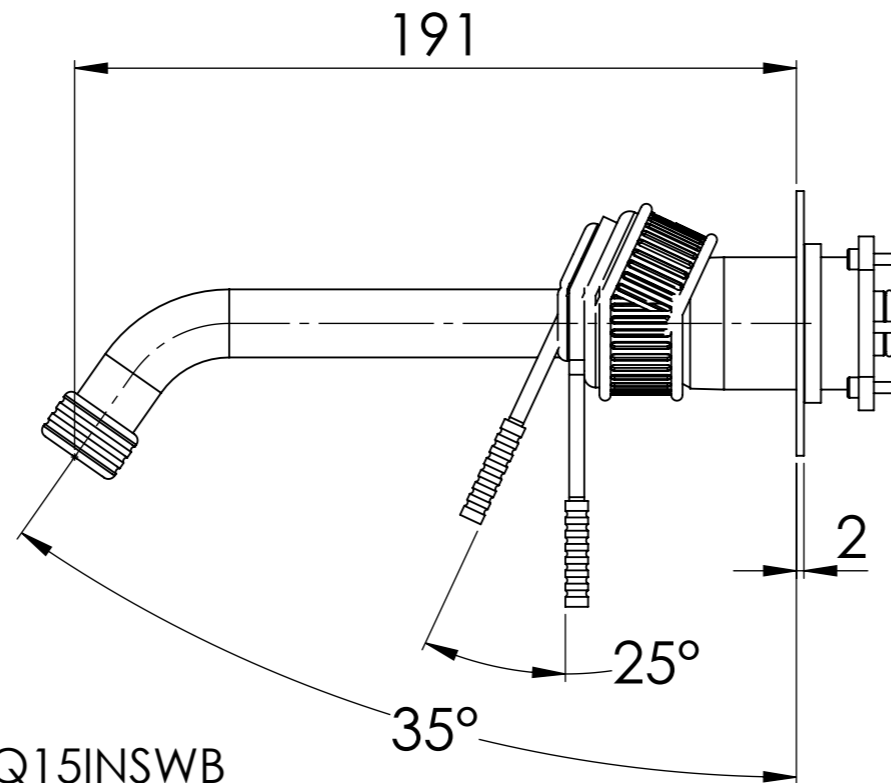

Descrizione: Parti esterne per WBOX, miscelatore monocomando lavabo incasso piastre separate e bocca 19cm

Description: External parts WBOX, two plates single lever basin mixer with 19cm spout

RICAMBI/SPARE PARTS:

CARTUCCIA/CARTRIDGE	X52125
DEVIATORE/DIVERTER	-
AERATORE/AERATOR	83F165SGPM12

Portata a 3bar: 4,5 l/min
Flow Rate at 3bar: 1,2Gpm

Connessione parte bocca Q15INSWB
Spout part connection Q15INSWB