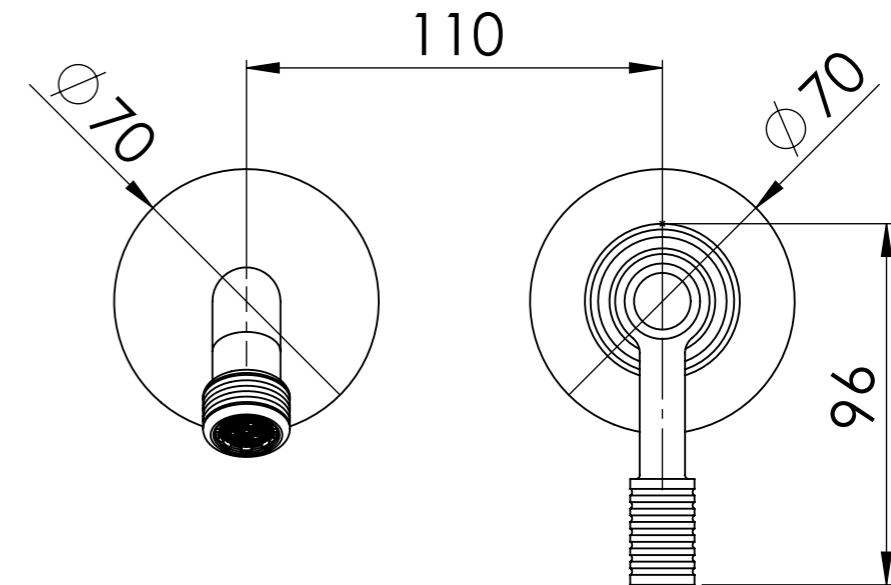

Descrizione: Parti esterne per WBOX, miscelatore monocomando lavabo incasso piastre separate e bocca 19cm

Description: External parts WBOX, two plates single lever basin mixer with 19cm spout

RICAMBI/SPARE PARTS:

CARTUCCIA/CARTRIDGE	X52125
DEVIATORE/DIVERTER	-
AERATORE/AERATOR	83F165SGPM12

Portata a 3bar: 4,5 l/min
Flow Rate at 3bar: 1,2Gpm

Connessione parte bocca Q15INSWB
Spout part connection Q15INSWB