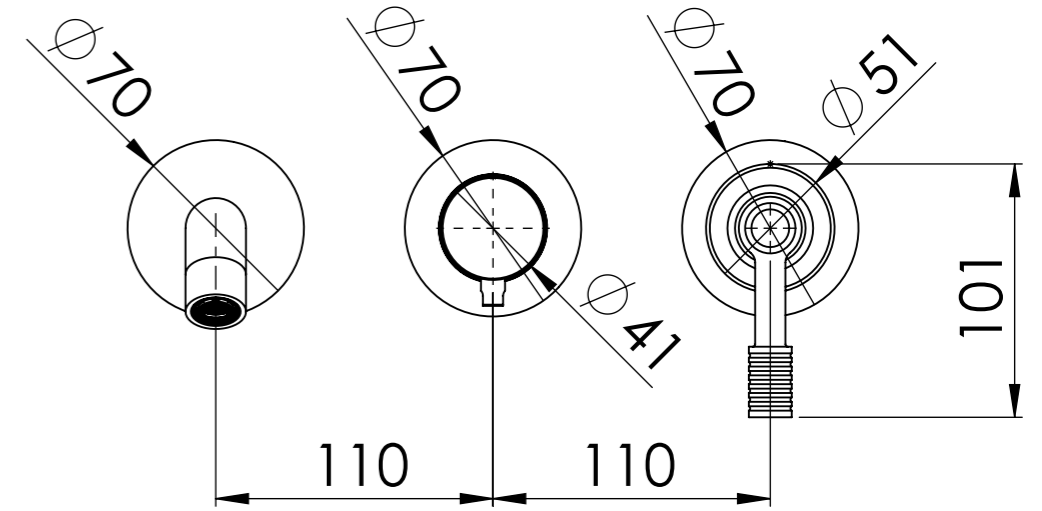

Descrizione: Parti esterne per WBOX, miscelatore monocomando incasso vasca/doccia 3 vie piastre separate. Include bocca a muro, da completare con la seconda e la terza uscita

Description: External parts for WBOX, 3 ways built-in bath/shower single lever on two plates. Wall spout included, to be completed with the second and third water outlet

BOCCA A MURO
WALL SPOUT

MANIGLIA DEVIATRICE
DIVERTER HANDLE

MANIGLIA CARTUCCIA MISCELATRICE
MIXING CARTRIDGE HANDLE

PIASTRA A MURO
WALL PLATE

CONNESSIONE PARTE DEVIATORE D523SWBAA
D523SWBAA DIVERTER CONNECTION

CONNESSIONE PARTE CARTUCCIA R52APWBAA
CARTRIDGE PART CONNECTION R52APWBAA

CONNESSIONE Q15INSWB+OR x SUPPORTO DOCCIA
Q15INSWB+OR CONNECTION x SHOWER SUPPORT

RICAMBI/SPARE PARTS:

CARTUCCIA/CARTRIDGE	R52AP
DEVIATORE/DIVERTER	D523S
AERATORE/AERATOR	83QK72BP