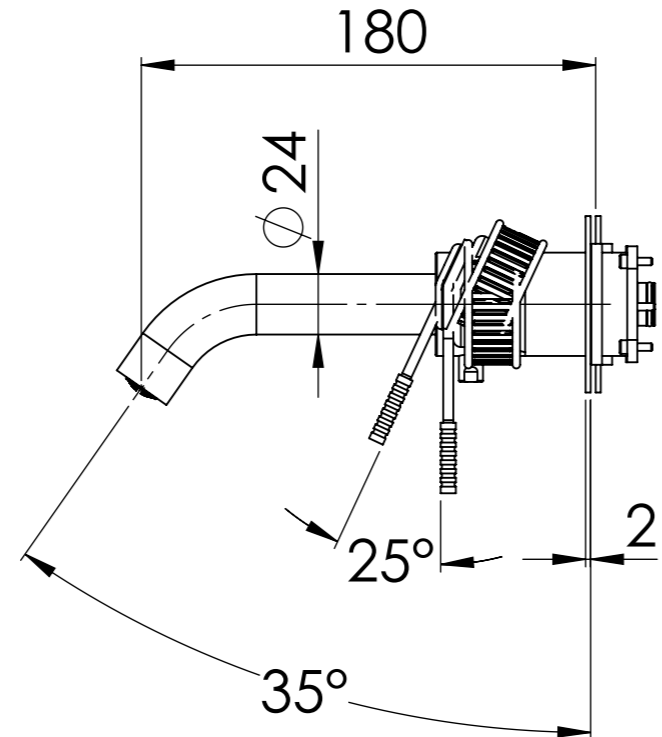

Descrizione: Parti esterne per WBOX, miscelatore monocomando incasso vasca/doccia 3 vie piastre separate. Include bocca a muro, da completare con la seconda e la terza uscita

Description: External parts for WBOX, 3 ways built-in bath/shower single lever on two plates. Wall spout included, to be completed with the second and third water outlet

BOCCA A MURO
WALL SPOUT

MANIGLIA DEVIATRICE
DIVERTER HANDLE

MANIGLIA CARTUCCIA MISCELATRICE
MIXING CARTRIDGE HANDLE

PIASTRA A MURO
WALL PLATE

CONNESSIONE PARTE DEVIATORE D523SWBAA
D523SWBAA DIVERTER CONNECTION

CONNESSIONE PARTE CARTUCCIA R52APWBAA
CARTRIDGE PART CONNECTION R52APWBAA

CONNESSIONE Q15INSWB+OR x SUPPORTO DOCCIA
Q15INSWB+OR CONNECTION x SHOWER SUPPORT

RICAMBI/SPARE PARTS:

CARTUCCIA/CARTRIDGE	R52AP
DEVIATORE/DIVERTER	D523S
AERATORE/AERATOR	83QK72BP