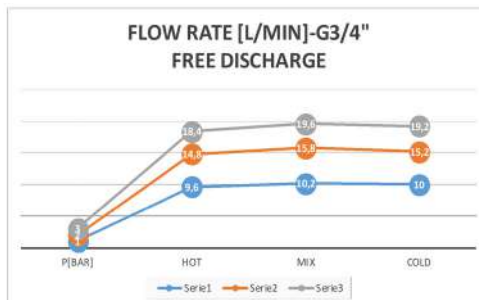

CARATTERISTICHE - FEATURES

Disponibile in Finitura
Available in Finishing

2 Vie
2 Ways

REMER Rubinetterie S.p.A.

Via Leonardo Da Vinci, 83 - 20062 Cassano d'Adda (MI) - Italy - Tel. +39 0363 364211 - info@remer.eu - www.remer.eu