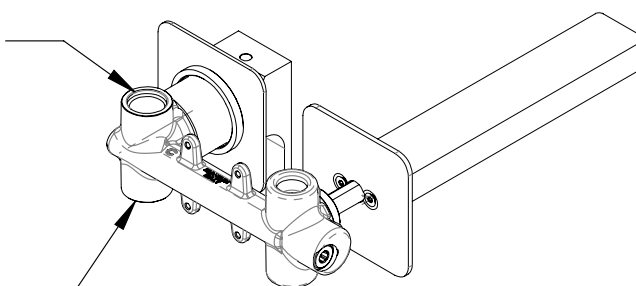

ACQUA FREDDA
COLD WATER
G1/2

ACQUA CALDA
HOT WATER
G1/2