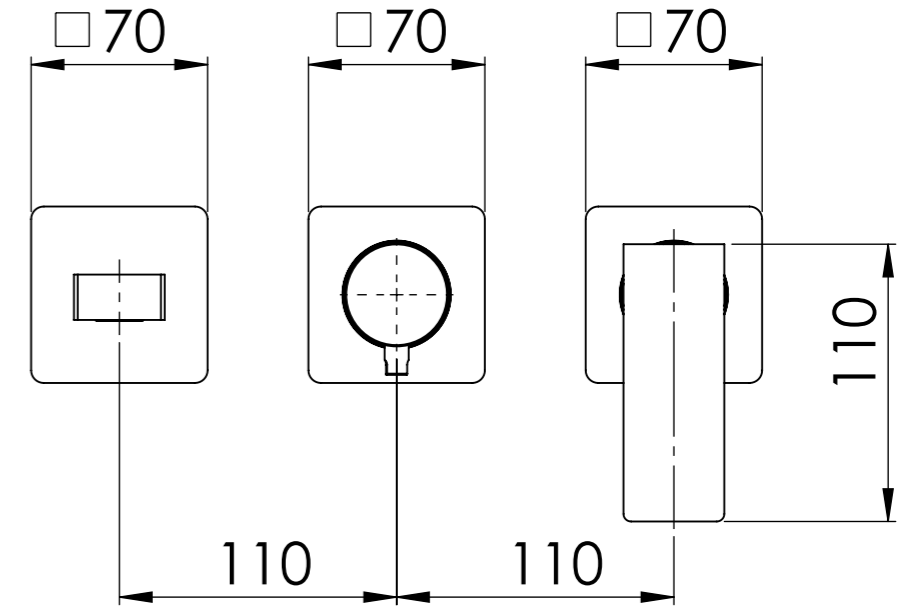

Descrizione: Parti esterne per WBOX, miscelatore monocomando incasso vasca/doccia 2 vie piastre separate. Include bocca a muro, da completare con la seconda uscita

Description: External parts for WBOX, 2 ways built-in bath/shower single lever mixer on two plates. Wall spout included, to be completed with second water outlet

CONNESSIONE x SUPPORTO DOCCIA Q15INSWB+OR
CONNECTION x SHOWER SUPPORT Q15INSWB+OR

PIASTRA A MURO x SUPPORTO DOCCIA/BOCCA
PLATE ON WALL x SHOWER SUPPORT/SPOUT

CONNESSIONE x PARTE DEVIATORE 2 VIE D522AWBAA
CARTRIDGE PART CONNECTION 2 WAYS D522AWBAA

CONNESSIONE PARTE
CARTUCCIA R52APWBAA
CARTRIDGE PART CONNECTION
R52APWBAA

PIASTRA A MURO x CARTUCCIA E DEVIATORE
WALL PLATE x DIVERTER AND CARTRIDGE

MANIGLIA DEVIATRICE
DIVERTER HANDLE

MANIGLIA CARTUCCIA MISCELATRICE
MIXING CARTRIDGE HANDLE