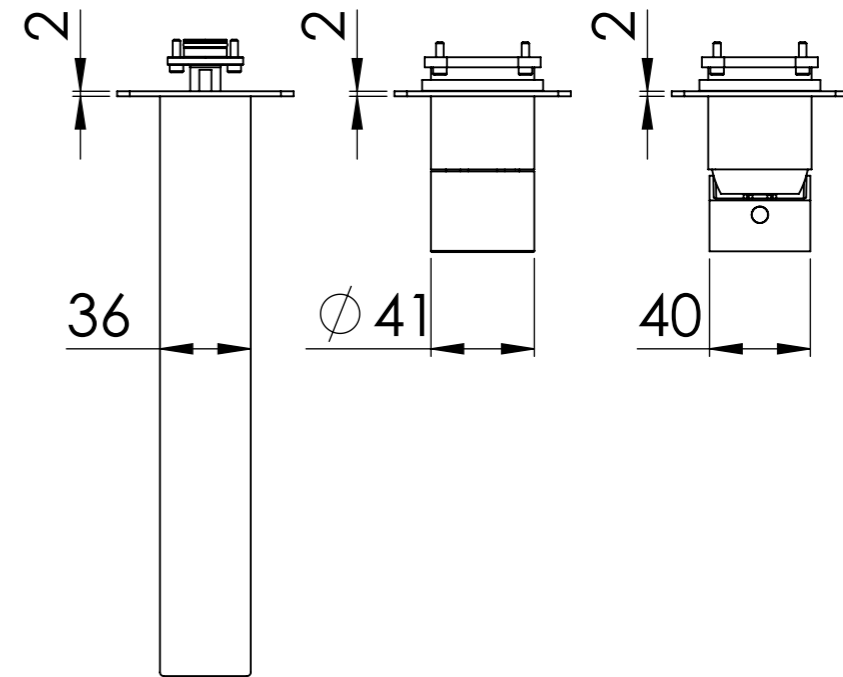

Descrizione: Parti esterne per WBOX, miscelatore monocomando incasso vasca/doccia 2 vie piastre separate. Include bocca a muro, da completare con la seconda uscita

Description: External parts for WBOX, 2 ways built-in bath/shower single lever mixer on two plates. Wall spout included, to be completed with second water outlet

CONNESSIONE x SUPPORTO DOCCIA Q15INSWB+OR
CONNECTION x SHOWER SUPPORT Q15INSWB+OR

PIASTRA A MURO x SUPPORTO DOCCIA/BOCCA
PLATE ON WALL x SHOWER SUPPORT/SPOUT

CONNESSIONE x PARTE DEVIATORE 2 VIE D522AWBAA
CARTRIDGE PART CONNECTION 2 WAYS D522AWBAA

CONNESSIONE PARTE
CARTUCCIA R52APWBAA
CARTRIDGE PART CONNECTION
R52APWBAA

PIASTRA A MURO x CARTUCCIA E DEVIATORE
WALL PLATE x DIVERTER AND CARTRIDGE

MANIGLIA DEVIATRICE
DIVERTER HANDLE

MANIGLIA CARTUCCIA MISCELATRICE
MIXING CARTRIDGE HANDLE