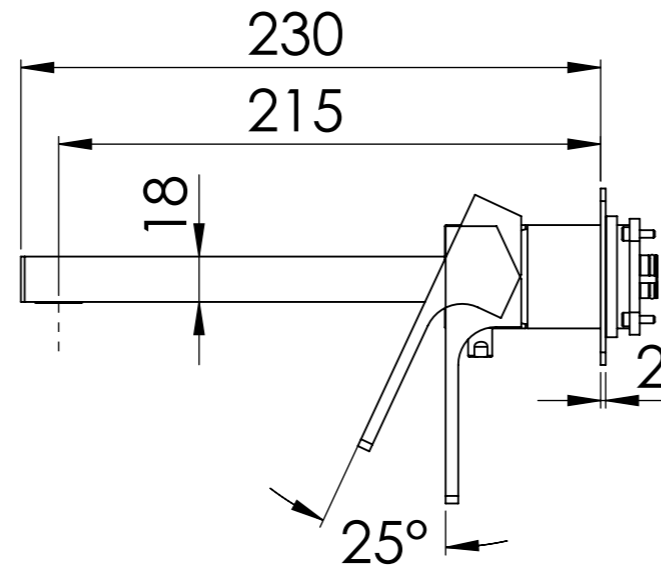

Descrizione: Parti esterne per WBOX, miscelatore monocomando incasso vasca/doccia 2 vie piastre separate. Include bocca a muro, da completare con la seconda uscita

Description: External parts for WBOX, 2 ways built-in bath/shower single lever mixer on two plates. Wall spout included, to be completed with second water outlet

CONNESSIONE x SUPPORTO DOCCIA Q15INSWB+OR
CONNECTION x SHOWER SUPPORT Q15INSWB+OR

PIASTRA A MURO x SUPPORTO DOCCIA/BOCCA
PLATE ON WALL x SHOWER SUPPORT/SPOUT

CONNESSIONE x PARTE DEVIATORE 2 VIE D522AWBAA
CARTRIDGE PART CONNECTION 2 WAYS D522AWBAA

CONNESSIONE PARTE
CARTUCCIA R52APWBAA
CARTRIDGE PART CONNECTION
R52APWBAA

PIASTRA A MURO x CARTUCCIA E DEVIATORE
WALL PLATE x DIVERTER AND CARTRIDGE

MANIGLIA DEVIATRICE
DIVERTER HANDLE

MANIGLIA CARTUCCIA MISCELATRICE
MIXING CARTRIDGE HANDLE