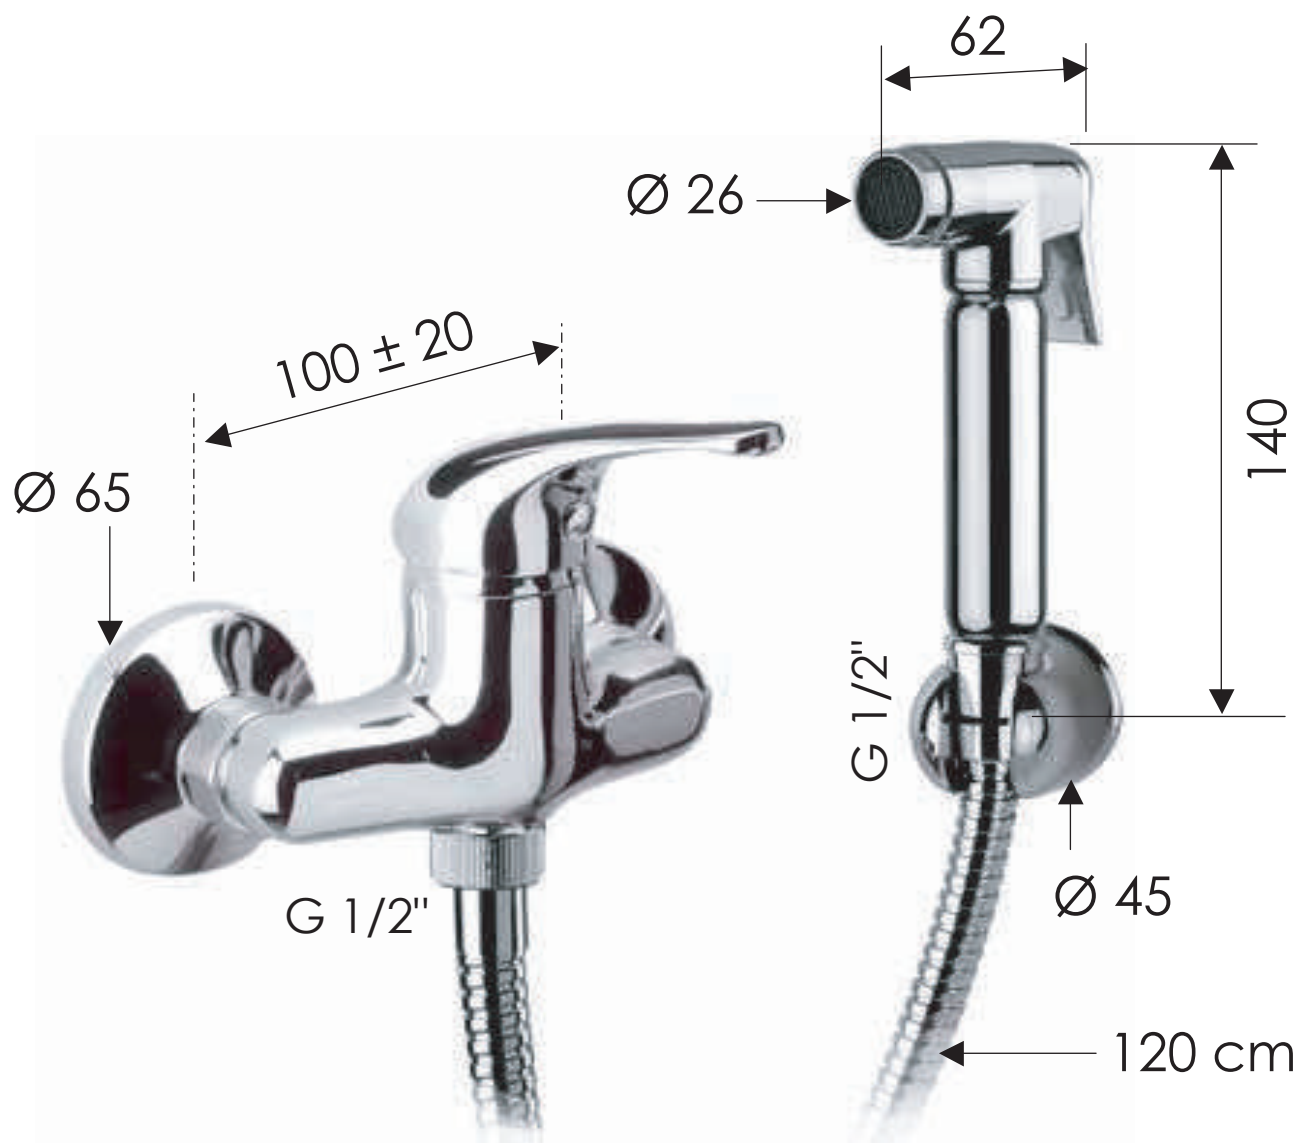

# REMER

RUBINETTERIE

SCHEDA TECNICA

ART. COD.

TECHNICAL FEATURES

**C312RELA**

## MATERIALI / MATERIALS

OTTONE CROMATO / CHROME PLATED BRASS