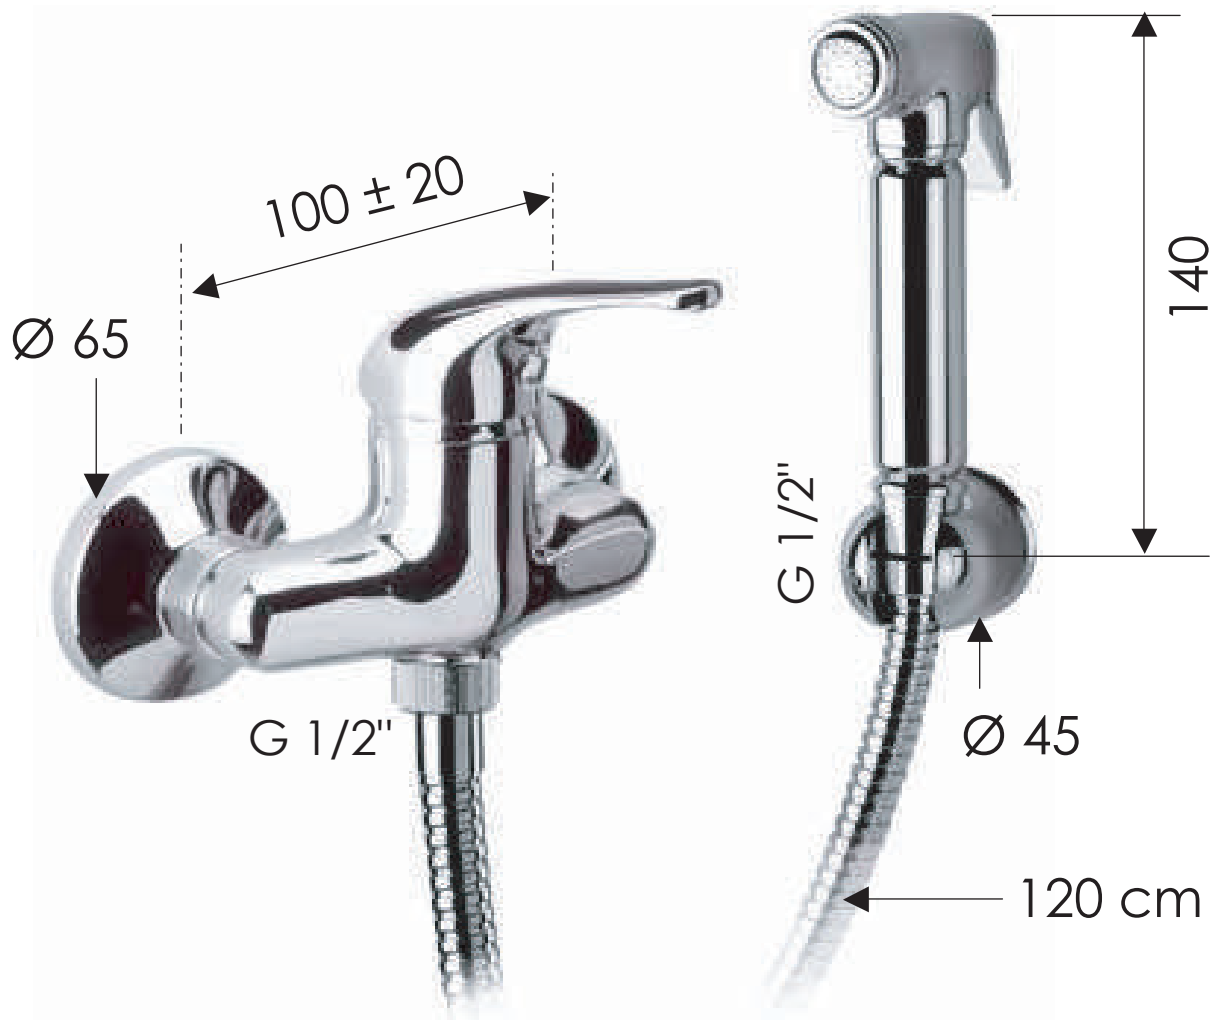

REMER

RUBINETTERIE

SCHEDA TECNICA

ART. COD.

TECHNICAL FEATURES

C312REL

MATERIALI / MATERIALS

OTTONE CROMATO / CHROME PLATED BRASS