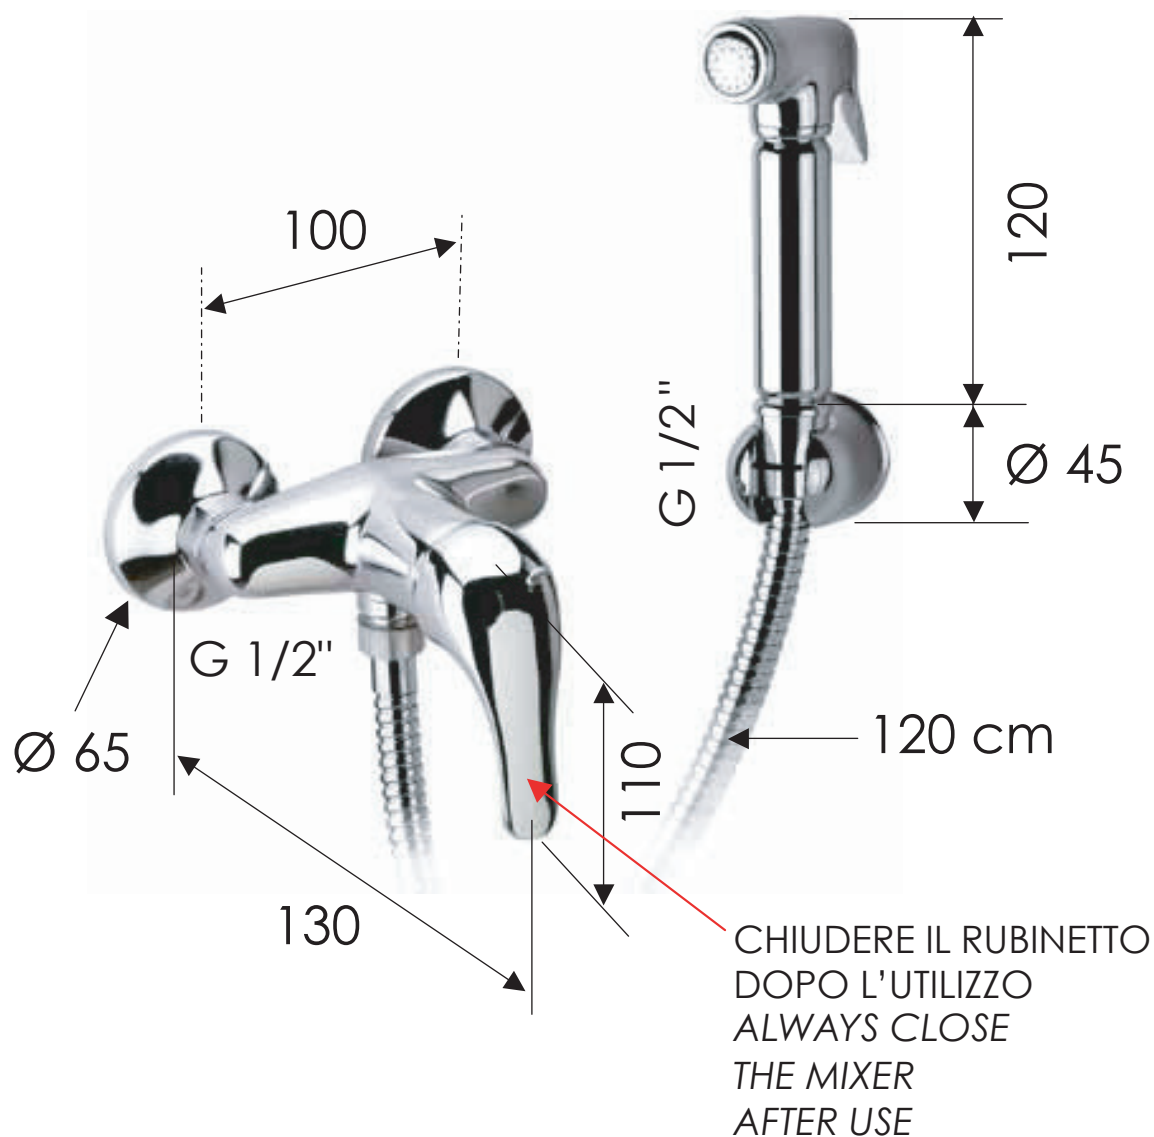

REMER

RUBINETTERIE

SCHEDA TECNICA

ART. COD.

TECHNICAL FEATURES

C332REL

MATERIALI / MATERIALS

OTTONE CROMATO / CHROME PLATED BRASS