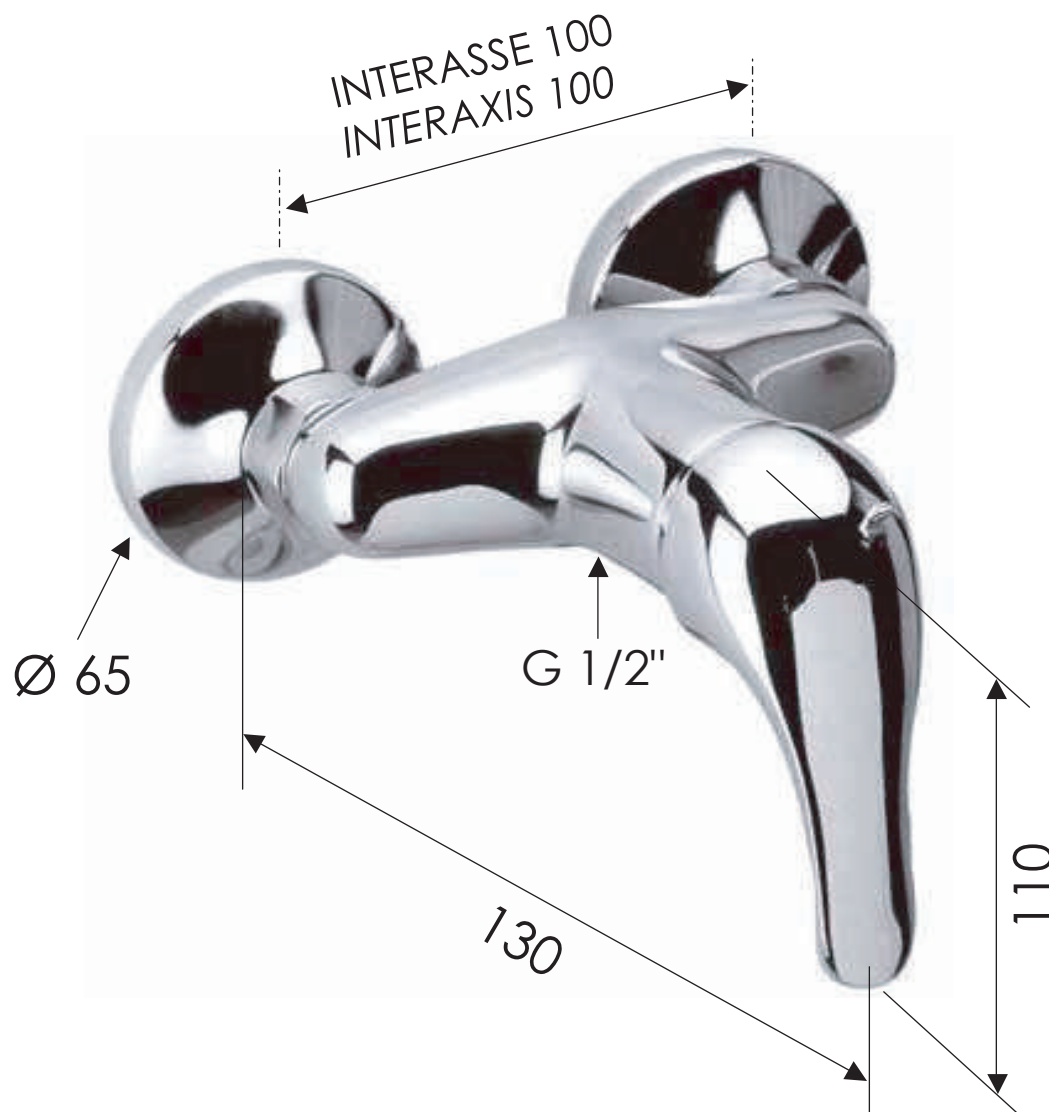

REMER

RUBINETTERIE

SCHEDA TECNICA

ART. COD.

TECHNICAL FEATURES

C332

MATERIALI / MATERIALS

OTTONE CROMATO / CHROME PLATED BRASS