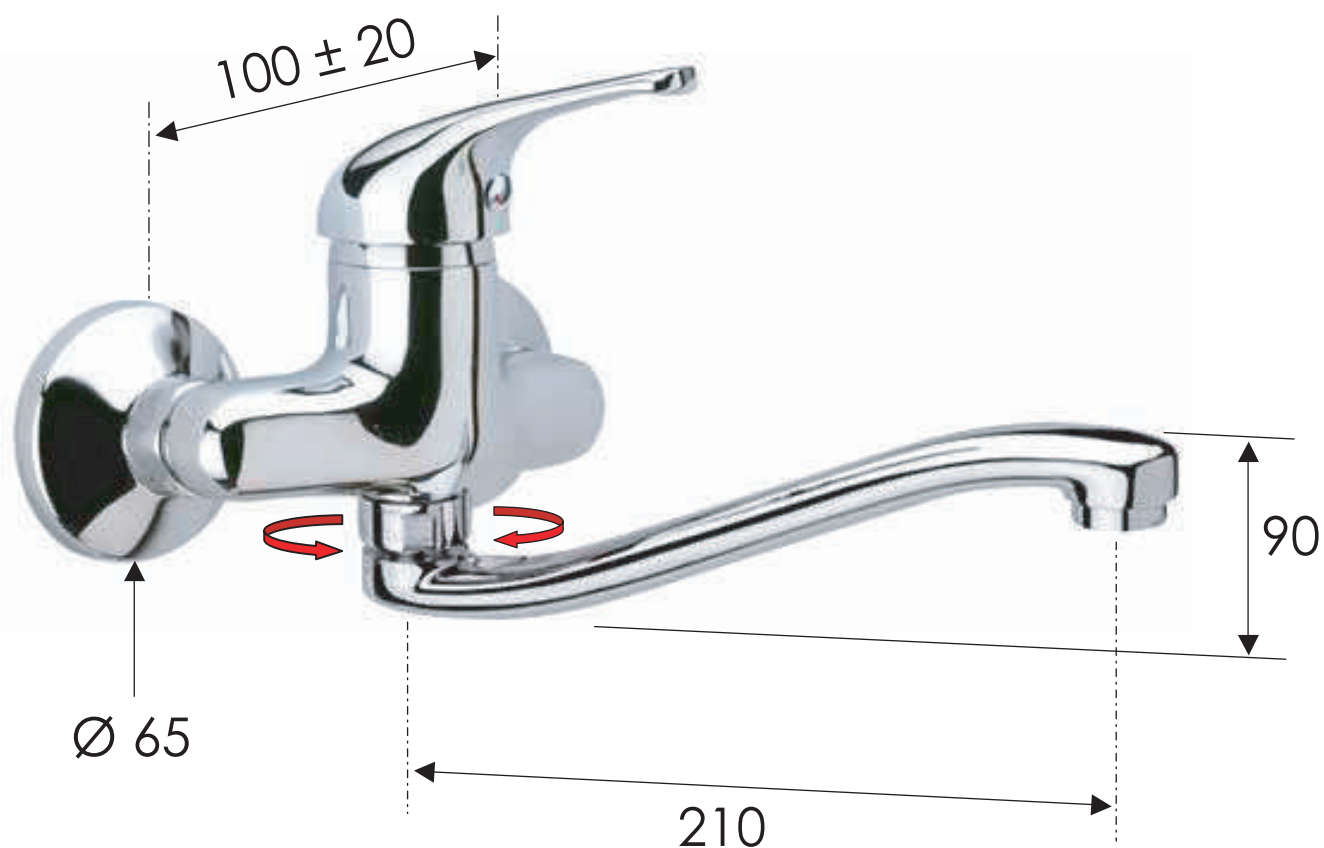

# REMER

RUBINETTERIE

SCHEDA TECNICA

ART. COD.

*TECHNICAL FEATURES*

**C412S**

## MATERIALI / MATERIALS

OTTONE CROMATO / CHROME PLATED BRASS