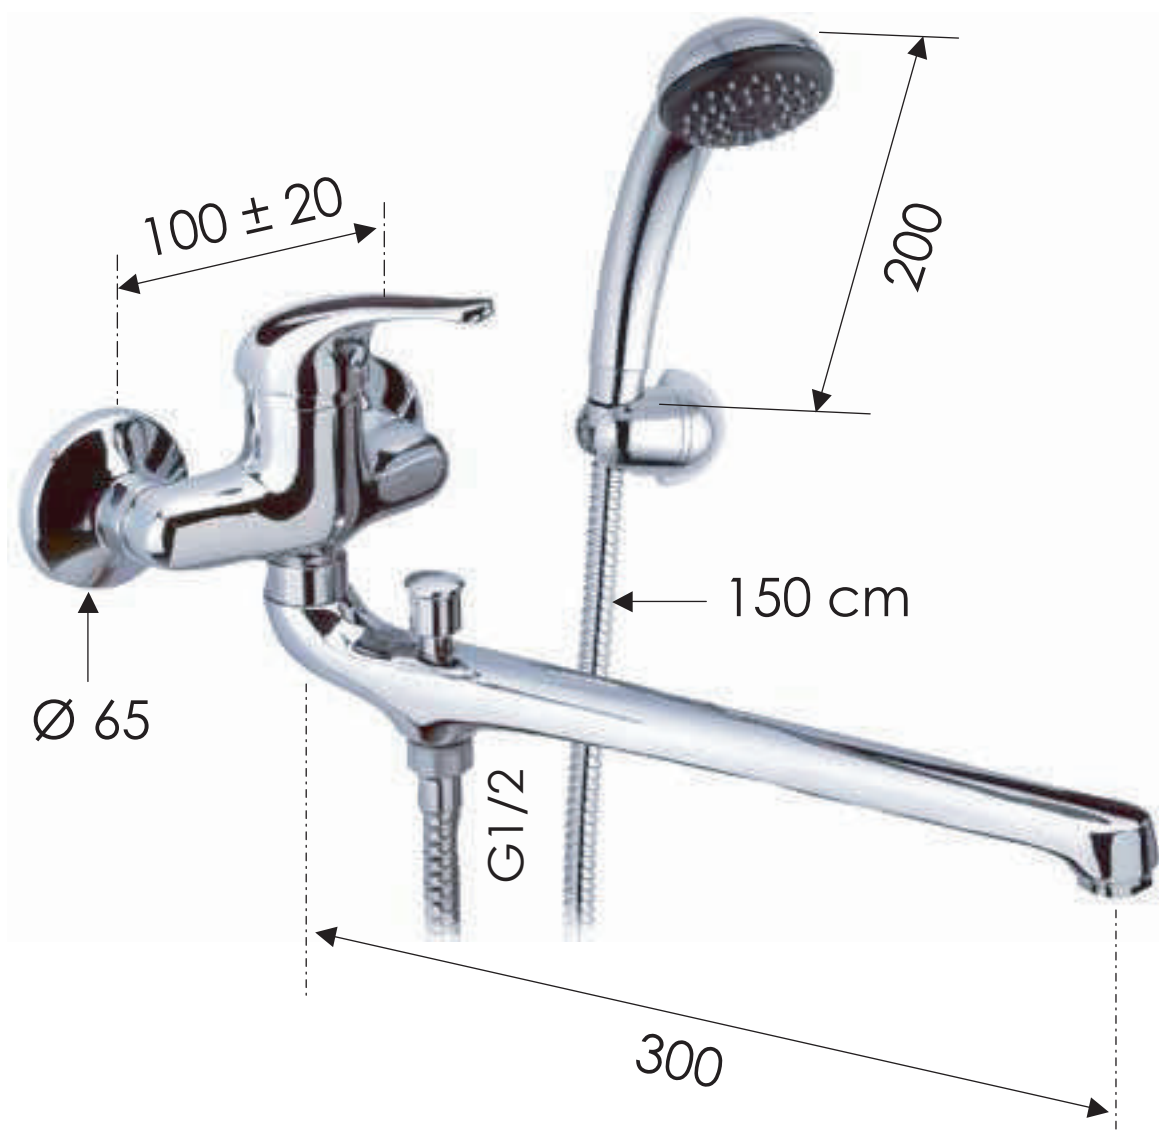

REMER

RUBINETTERIE

SCHEDA TECNICA

TECHNICAL FEATURES

ART. COD.

C492

MATERIALI / MATERIALS

OTTONE CROMATO / CHROME PLATED BRASS