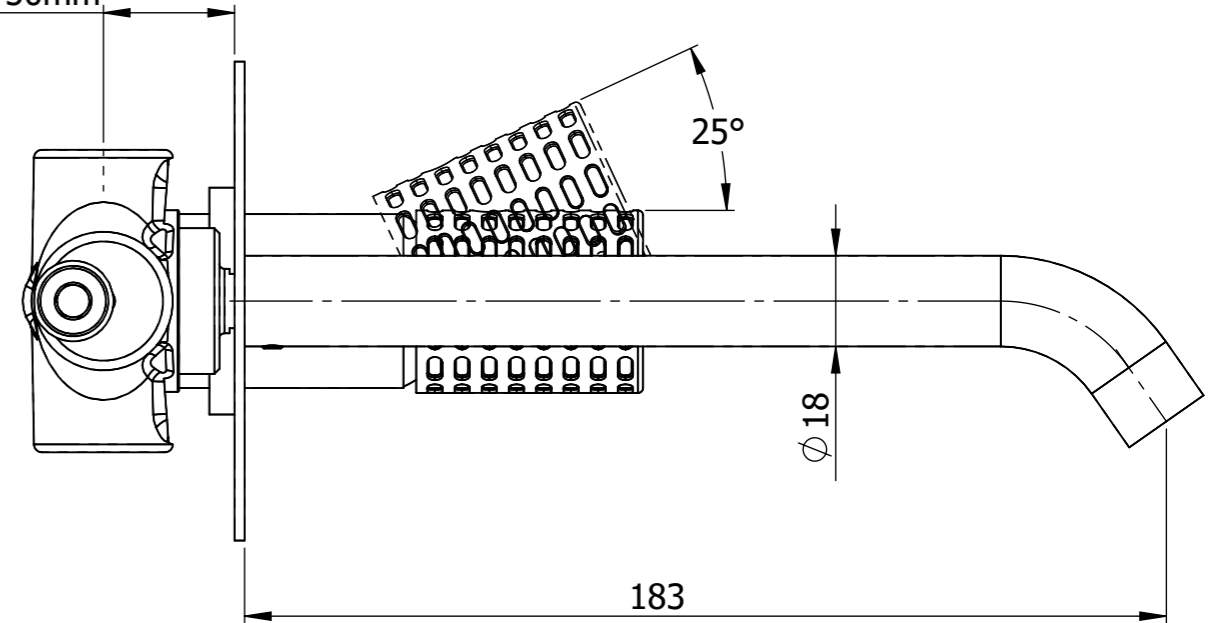

Descrizione: Miscelatore monocomando da incasso

Description: Single lever built-in mixer

Min 26mm  
Max 50mm

ENTRATA ACQUA FREDDA G1/2"  
COLD WATER INLET G1/2"

ENTRATA ACQUA CALDA G1/2"  
HOT WATER INLET G1/2"

Ricambi/ Spare parts

Cartuccia/ Cartridge:	X52125
Aeratore/ Aerator:	83F165SGPM12