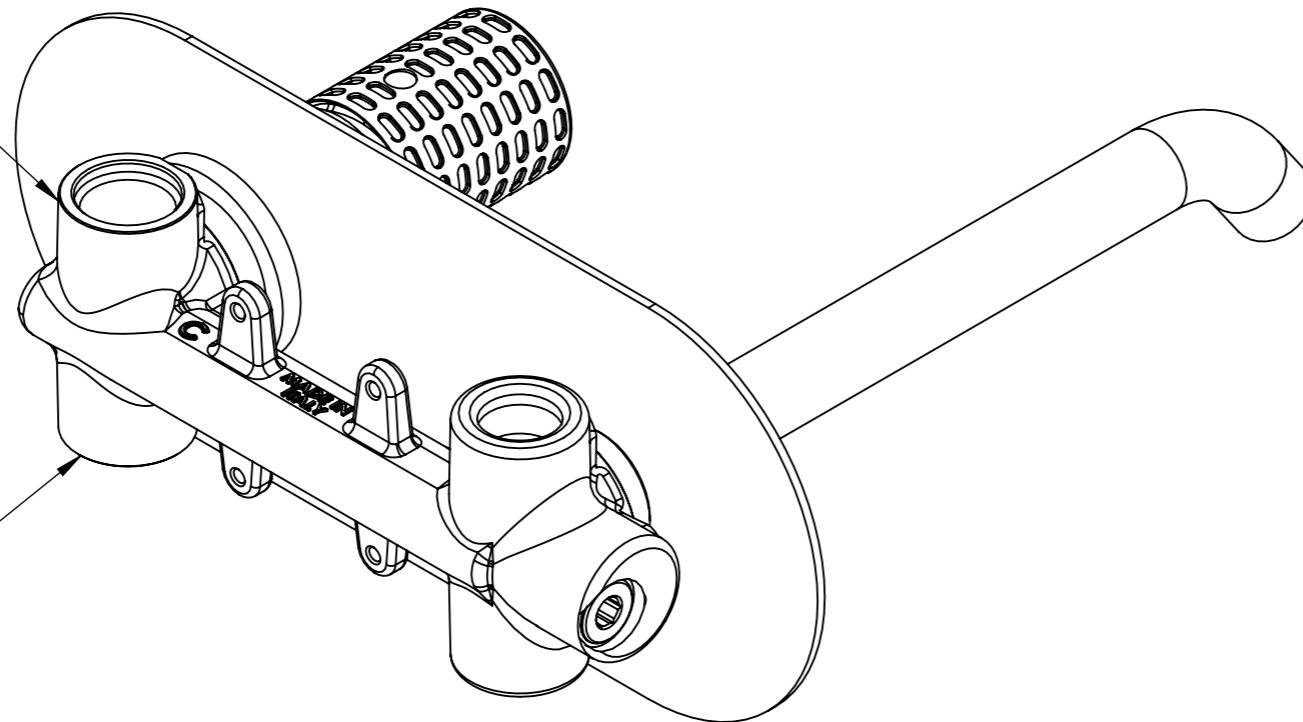

Descrizione: Miscelatore monocomando da incasso

Description: Single lever built-in mixer

Min 26mm  
Max 50mm

ENTRATA ACQUA FREDDA G1/2"  
COLD WATER INLET G1/2"

ENTRATA ACQUA CALDA G1/2"  
HOT WATER INLET G1/2"

Ricambi/ Spare parts

Cartuccia/ Cartridge:	X52125
Aeratore/ Aerator:	83F165SGPM12