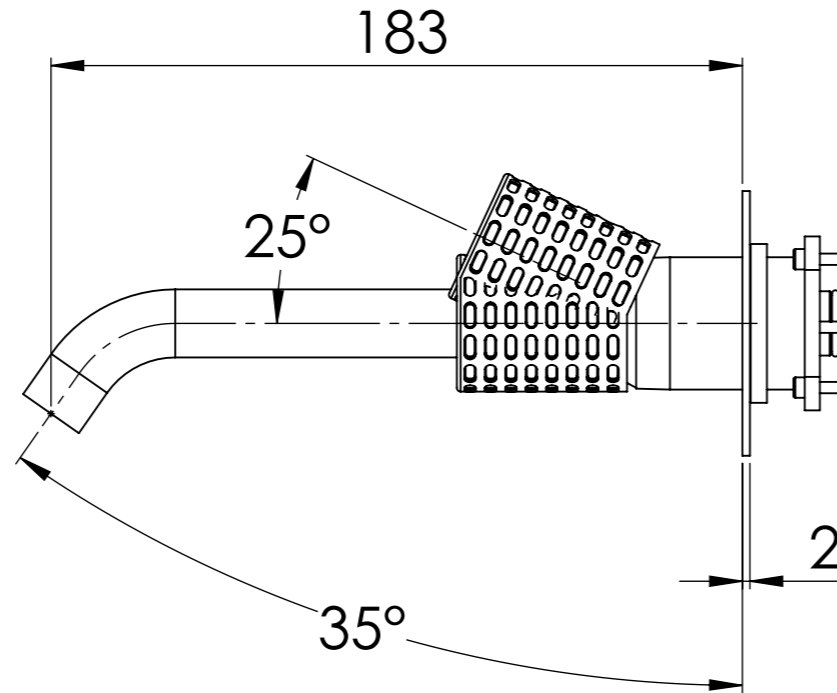

Descrizione: Parti esterne per WBOX miscelatore lavabo incasso piastre separate e bocca 19cm

Description: External parts WBOX two plates single lever basin mixer with 19cm spout

RICAMBI/SPARE PARTS:

CARTUCCIA/CARTRIDGE	X52125
DEVIATORE/DIVERTER	-
AERATORE/AERATOR	83F165SGPM12

Portata a 3bar: 4,5 l/min
Flow rate at 3bar: 1,2 Gpm

Connessione parte bocca Q15INSWB
Spout part connection Q15INSWB