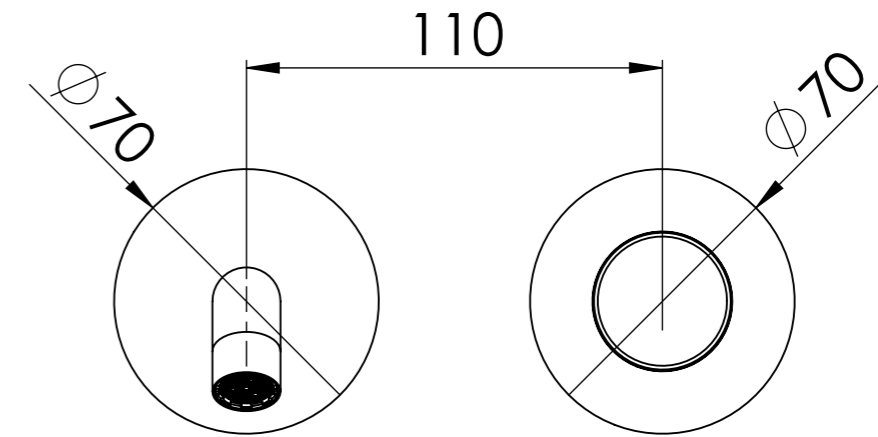

Descrizione: Parti esterne per WBOX miscelatore lavabo incasso piastre separate e bocca 19cm

Description: External parts WBOX two plates single lever basin mixer with 19cm spout

RICAMBI/SPARE PARTS:

CARTUCCIA/CARTRIDGE	X52125
DEVIATORE/DIVERTER	-
AERATORE/AERATOR	83F165SGPM12

Portata a 3bar: 4,5 l/min
Flow rate at 3bar: 1,2 Gpm

Connessione parte bocca Q15INSWB
Spout part connection Q15INSWB