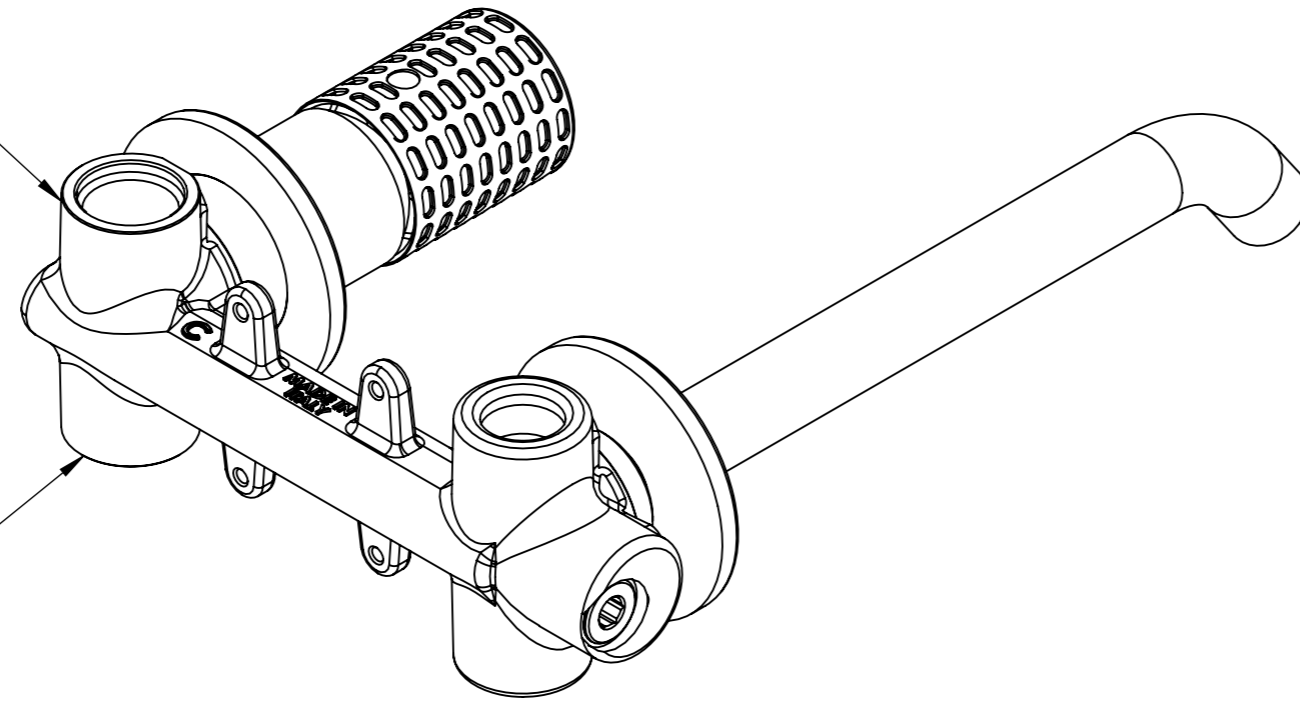

Descrizione: Miscelatore monocomando da incasso

Description: Single lever built-in mixer

Min 26mm  
Max 50mm

ENTRATA ACQUA FREDDA G1/2"  
COLD WATER INLET G1/2"

ENTRATA ACQUA CALDA G1/2"  
HOT WATER INLET G1/2"

Ricambi/ Spare parts

Cartuccia/ Cartridge: X52125

Aeratore/ Aerator: 83F165SGPM12