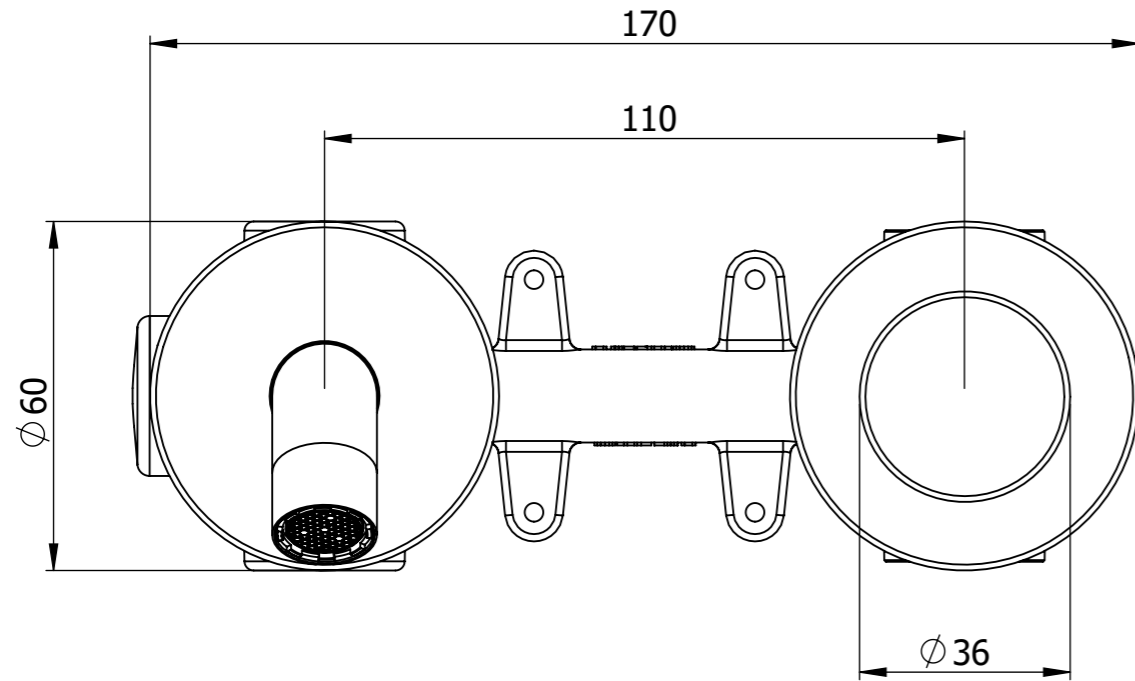

Descrizione: Miscelatore monocomando da incasso

Description: Single lever built-in mixer

Min 26mm  
Max 50mm

ENTRATA ACQUA FREDDA G1/2"  
COLD WATER INLET G1/2"

ENTRATA ACQUA CALDA G1/2"  
HOT WATER INLET G1/2"

Ricambi/ Spare parts

Cartuccia/ Cartridge: X52125

Aeratore/ Aerator: 83F165SGPM12