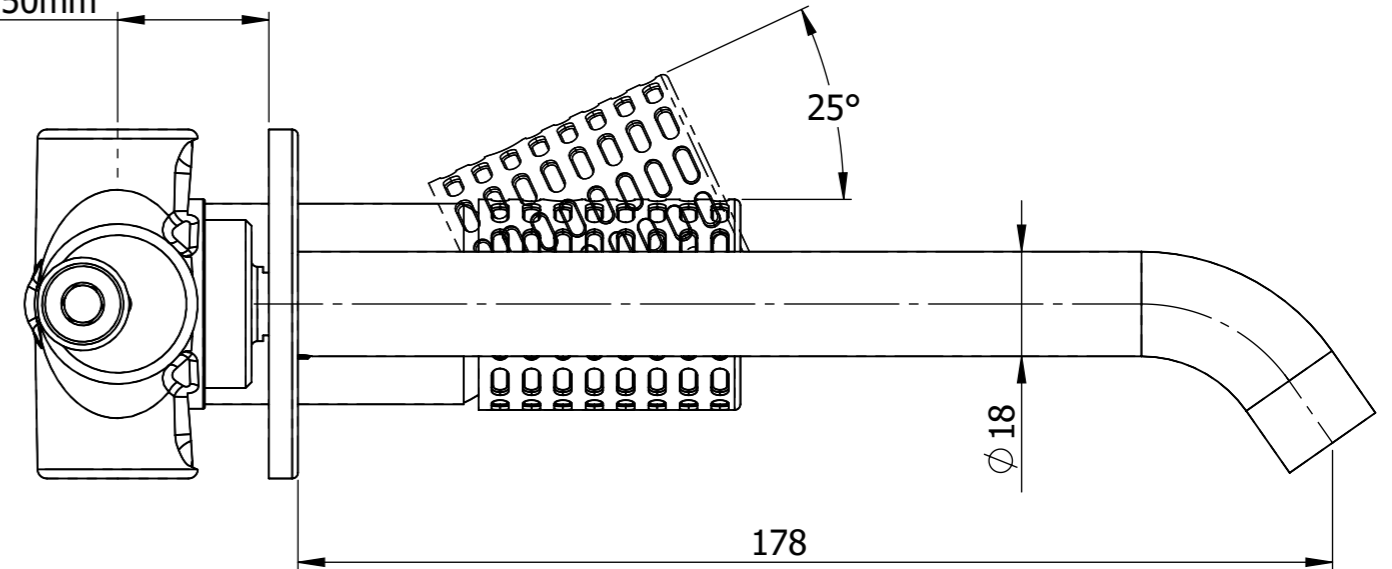

Descrizione: Miscelatore monocomando da incasso

Description: Single lever built-in mixer

Min 26mm  
Max 50mm

ENTRATA ACQUA FREDDA G1/2"  
COLD WATER INLET G1/2"

ENTRATA ACQUA CALDA G1/2"  
HOT WATER INLET G1/2"

Ricambi/ Spare parts

Cartuccia/ Cartridge: X52125

Aeratore/ Aerator: 83F165SGPM12