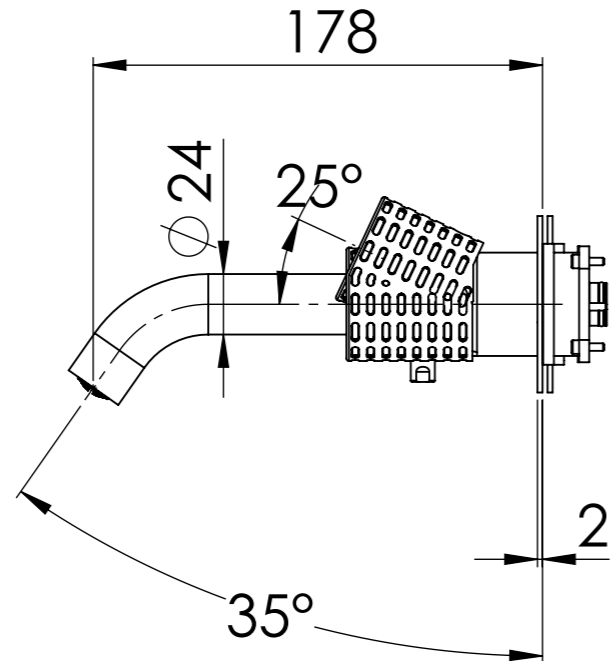

Descrizione: Parti esterne per WBOX, miscelatore monocomando incasso vasca/doccia 3 vie piastre separate. Include bocca a muro, da completare con la seconda e la terza uscita

Description: External parts for WBOX, 3 ways built-in bath/shower single lever on two plates. Wall spout included, to be completed with the second and third water outlet

BOCCA A MURO
WALL SPOUT

MANIGLIA DEVIATRICE
DIVERTER HANDLE

MANIGLIA CARTUCCIA MISCELATRICE
MIXING CARTRIDGE HANDLE

PIASTRA A MURO
WALL PLATE

CONNESSIONE PARTE DEVIATORE D523SWBAA
D523SWBAA DIVERTER CONNECTION

CONNESSIONE PARTE CARTUCCIA R52APWBAA
CARTRIDGE PART CONNECTION R52APWBAA

CONNESSIONE Q15INSWB+OR x SUPPORTO DOCCIA
Q15INSWB+OR CONNECTION x SHOWER SUPPORT

RICAMBI/SPARE PARTS:

CARTUCCIA/CARTRIDGE	R52AP
DEVIATORE/DIVERTER	D523S
AERATORE/AERATOR	83QK72BP