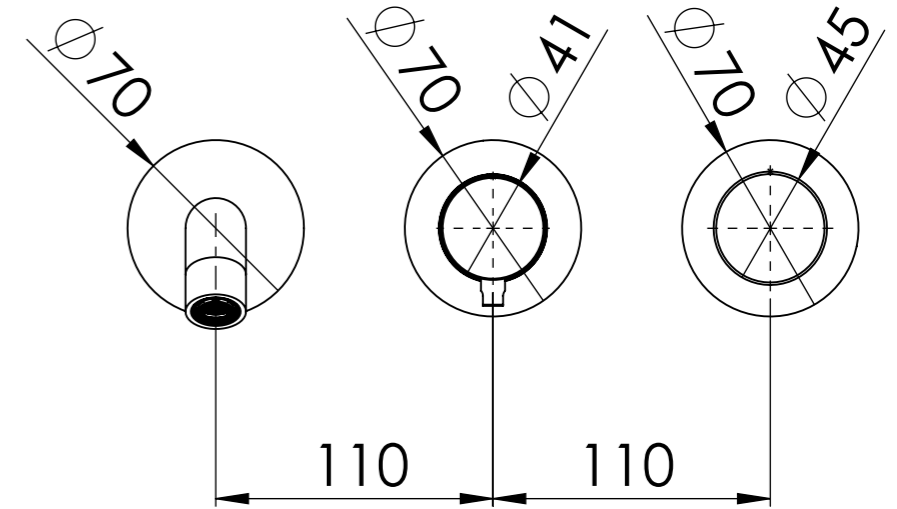

Descrizione: Parti esterne per WBOX, miscelatore monocomando incasso vasca/doccia 3 vie piastre separate. Include bocca a muro, da completare con la seconda e la terza uscita

Description: External parts for WBOX, 3 ways built-in bath/shower single lever on two plates. Wall spout included, to be completed with the second and third water outlet

BOCCA A MURO
WALL SPOUT

MANIGLIA DEVIATRICE
DIVERTER HANDLE

MANIGLIA CARTUCCIA MISCELATRICE
MIXING CARTRIDGE HANDLE

PIASTRA A MURO
WALL PLATE

CONNESSIONE PARTE DEVIATORE D523SWBAA
D523SWBAA DIVERTER CONNECTION

CONNESSIONE PARTE CARTUCCIA R52APWBAA
CARTRIDGE PART CONNECTION R52APWBAA

CONNESSIONE Q15INSWB+OR x SUPPORTO DOCCIA
Q15INSWB+OR CONNECTION x SHOWER SUPPORT

RICAMBI/SPARE PARTS:

CARTUCCIA/CARTRIDGE	R52AP
DEVIATORE/DIVERTER	D523S
AERATORE/AERATOR	83QK72BP