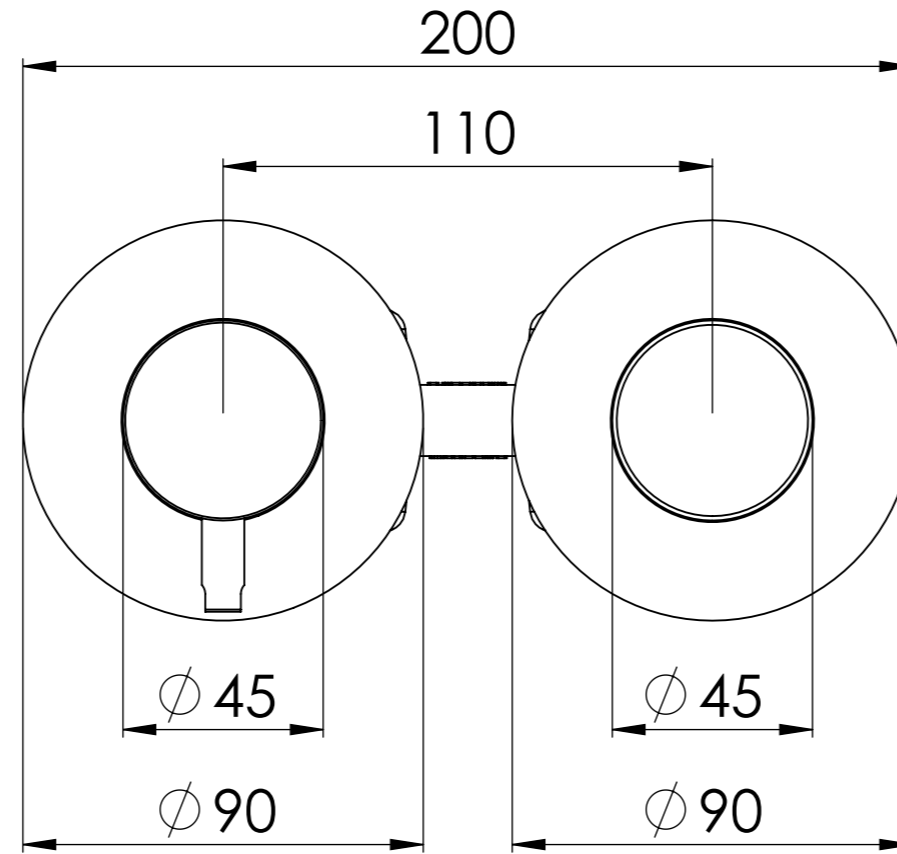

Descrizione: Miscelatore monocomando a incasso 2 vie e piastre separate

Description: Single lever built-in with two ways diverter

Ricambi/Spare parts
Cartuccia/Cartridge: R52AP
Deviatore/Diverter: D522

Min 24mm
Max 54mm

ACQUA FREDDA G1/2"
COLD WATER G1/2"

USCITA ACQUA G1/2"
WATER OUTPUT G1/2"

ACQUA CALDA G1/2"
HOT WATER G1/2"