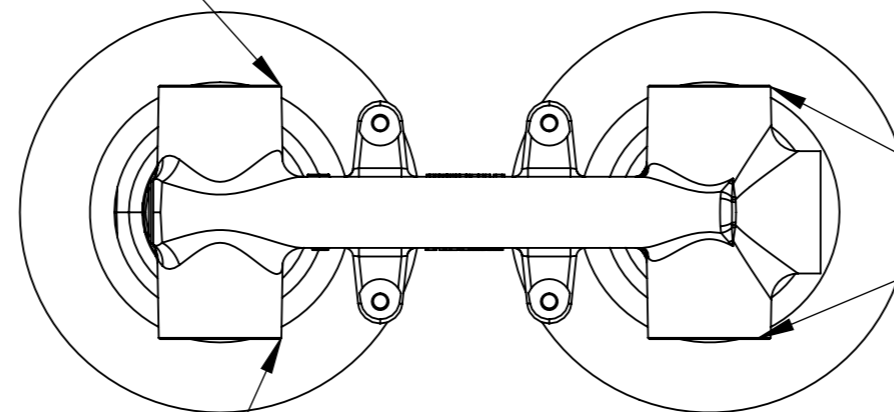

Descrizione: Miscelatore monocomando a incasso 2 vie e piastre separate

Description: Single lever built-in with two ways diverter

Ricambi/Spare parts
Cartuccia/Cartridge: R52AP
Deviatore/Diverter: D522

Min 24mm
Max 54mm

ACQUA FREDDA G1/2"
COLD WATER G1/2"

USCITA ACQUA G1/2"
WATER OUTPUT G1/2"

ACQUA CALDA G1/2"
HOT WATER G1/2"