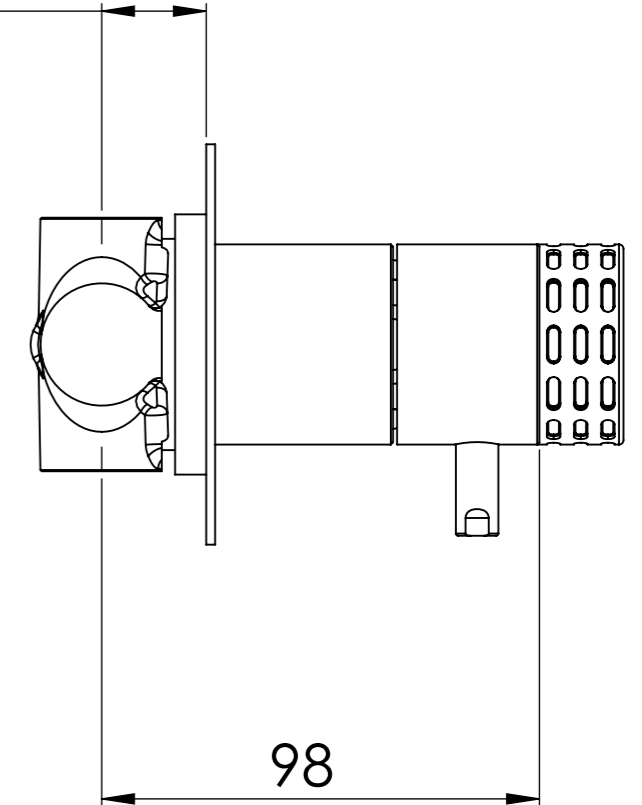

Descrizione: Miscelatore monocomando a incasso 2 vie e piastre separate

Description: Single lever built-in with two ways diverter

Ricambi/Spare parts
Cartuccia/Cartridge: R52AP
Deviatore/Diverter: D522

Min 24mm
Max 54mm

ACQUA FREDDA G1/2"
COLD WATER G1/2"

USCITA ACQUA G1/2"
WATER OUTPUT G1/2"

ACQUA CALDA G1/2"
HOT WATER G1/2"