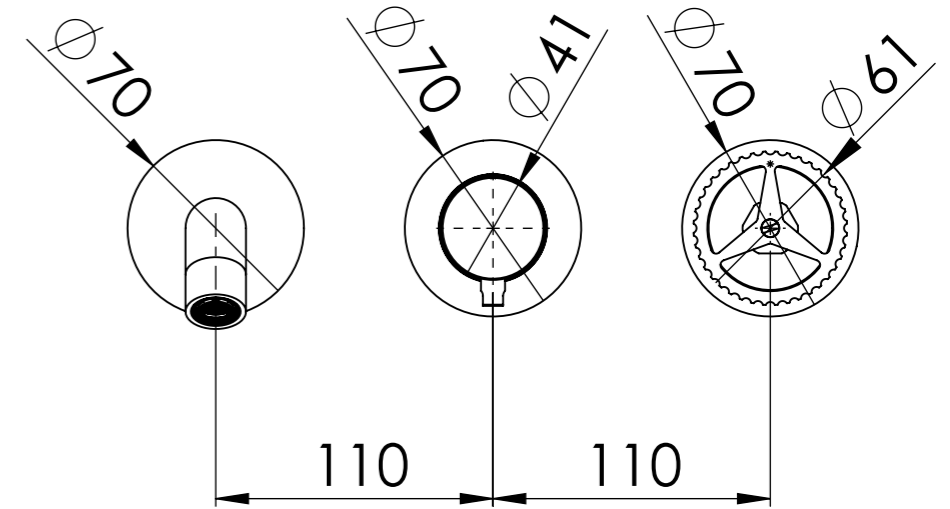

Descrizione: Parti esterne per WBOX, miscelatore monocomando incasso vasca/doccia 3 vie piastre separate. Include bocca a muro, da completare con la seconda e la terza uscita

Description: External parts for WBOX, 3 ways built-in bath/shower single lever on two plates. Wall spout included, to be completed with the second and third water outlet

BOCCA A MURO
WALL SPOUT

MANIGLIA DEVIATRICE
DIVERTER HANDLE

MANIGLIA CARTUCCIA MISCELATRICE
MIXING CARTRIDGE HANDLE

PIASTRA A MURO
WALL PLATE

CONNESSIONE PARTE DEVIATORE D523SWBAA
D523SWBAA DIVERTER CONNECTION

CONNESSIONE PARTE CARTUCCIA R52APWBAA
CARTRIDGE PART CONNECTION R52APWBAA

CONNESSIONE Q15INSWB+OR x SUPPORTO DOCCIA
Q15INSWB+OR CONNECTION x SHOWER SUPPORT

RICAMBI/SPARE PARTS:

CARTUCCIA/CARTRIDGE	R52AP
DEVIATORE/DIVERTER	D523S
AERATORE/AERATOR	83QK72BP