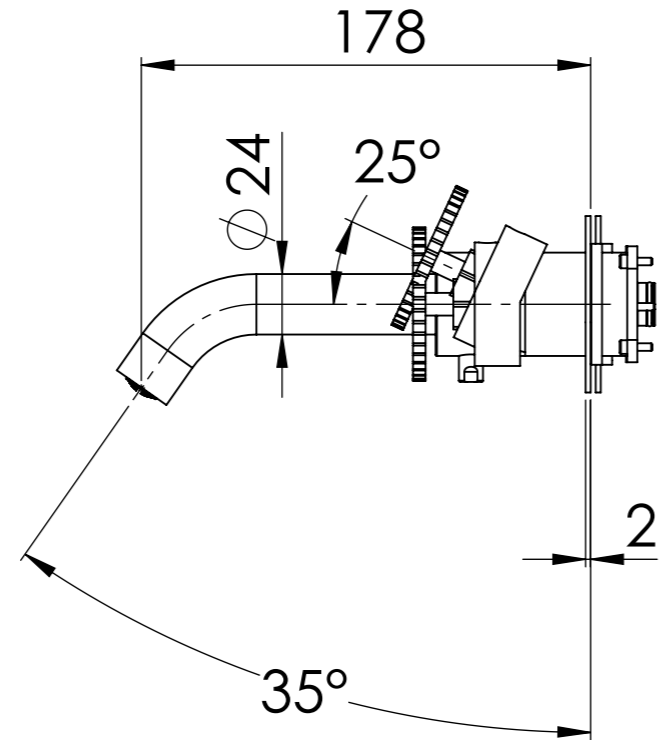

Descrizione: Parti esterne per WBOX, miscelatore monocomando incasso vasca/doccia 3 vie piastre separate. Include bocca a muro, da completare con la seconda e la terza uscita

Description: External parts for WBOX, 3 ways built-in bath/shower single lever on two plates. Wall spout included, to be completed with the second and third water outlet

BOCCA A MURO
WALL SPOUT

MANIGLIA DEVIATRICE
DIVERTER HANDLE

MANIGLIA CARTUCCIA MISCELATRICE
MIXING CARTRIDGE HANDLE

PIASTRA A MURO
WALL PLATE

CONNESSIONE PARTE DEVIATORE D523SWBAA
D523SWBAA DIVERTER CONNECTION

CONNESSIONE PARTE CARTUCCIA R52APWBAA
CARTRIDGE PART CONNECTION R52APWBAA

CONNESSIONE Q15INSWB+OR x SUPPORTO DOCCIA
Q15INSWB+OR CONNECTION x SHOWER SUPPORT

RICAMBI/SPARE PARTS:

CARTUCCIA/CARTRIDGE	R52AP
DEVIATORE/DIVERTER	D523S
AERATORE/AERATOR	83QK72BP