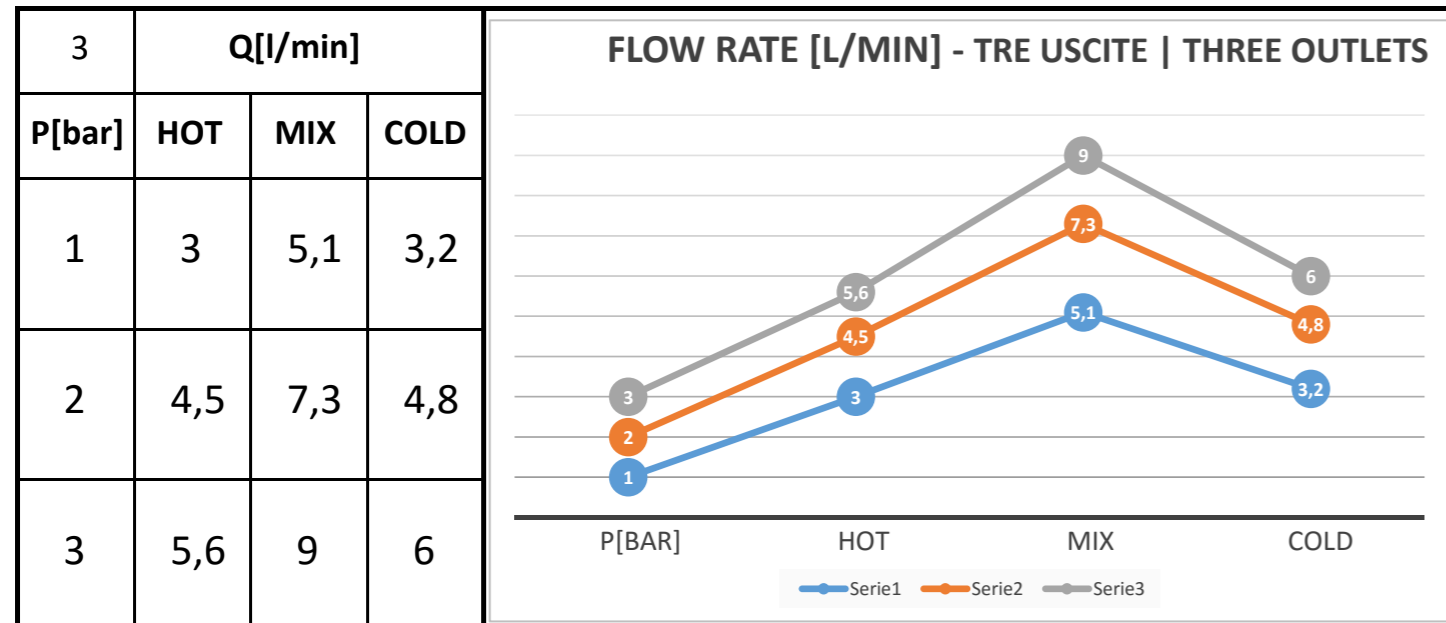

Descrizione: INCASSO 3 USCITE c/VITONI CERAMICI E CARTUCCIA PROGRESSIVA SU PIASTRA UNICA RETTANGOLARE

Description: Single lever Built-in mixer with 3 ceramic valve, progressive cartridge and single rectangular plates

G 1/2"  
- INGRESSO ACQUA CALDA  
- HOT WATER INLET

G1/2"  
- INGRESSO ACQUA FREDDA  
- COLD WATER INLET

Ricambi/Spare parts	
Cartuccia/Cartridge:	P52N98
Vitoni/Valves:	76DX

Test effettuato con una sola uscita in scarico libero

The test was carried out with one free discharge outlet

Portate riferite alle singole uscite. Test effettuato con due uscite aperte contemporaneamente in scarico libero

Flow rates referring to individual outlets. The test was carried out with two free discharge outlets

Portate riferite alle singole uscite. Test effettuato con tre uscite aperte contemporaneamente in scarico libero

Flow rates referring to individual outlets. The test was carried out with three free discharge outlets