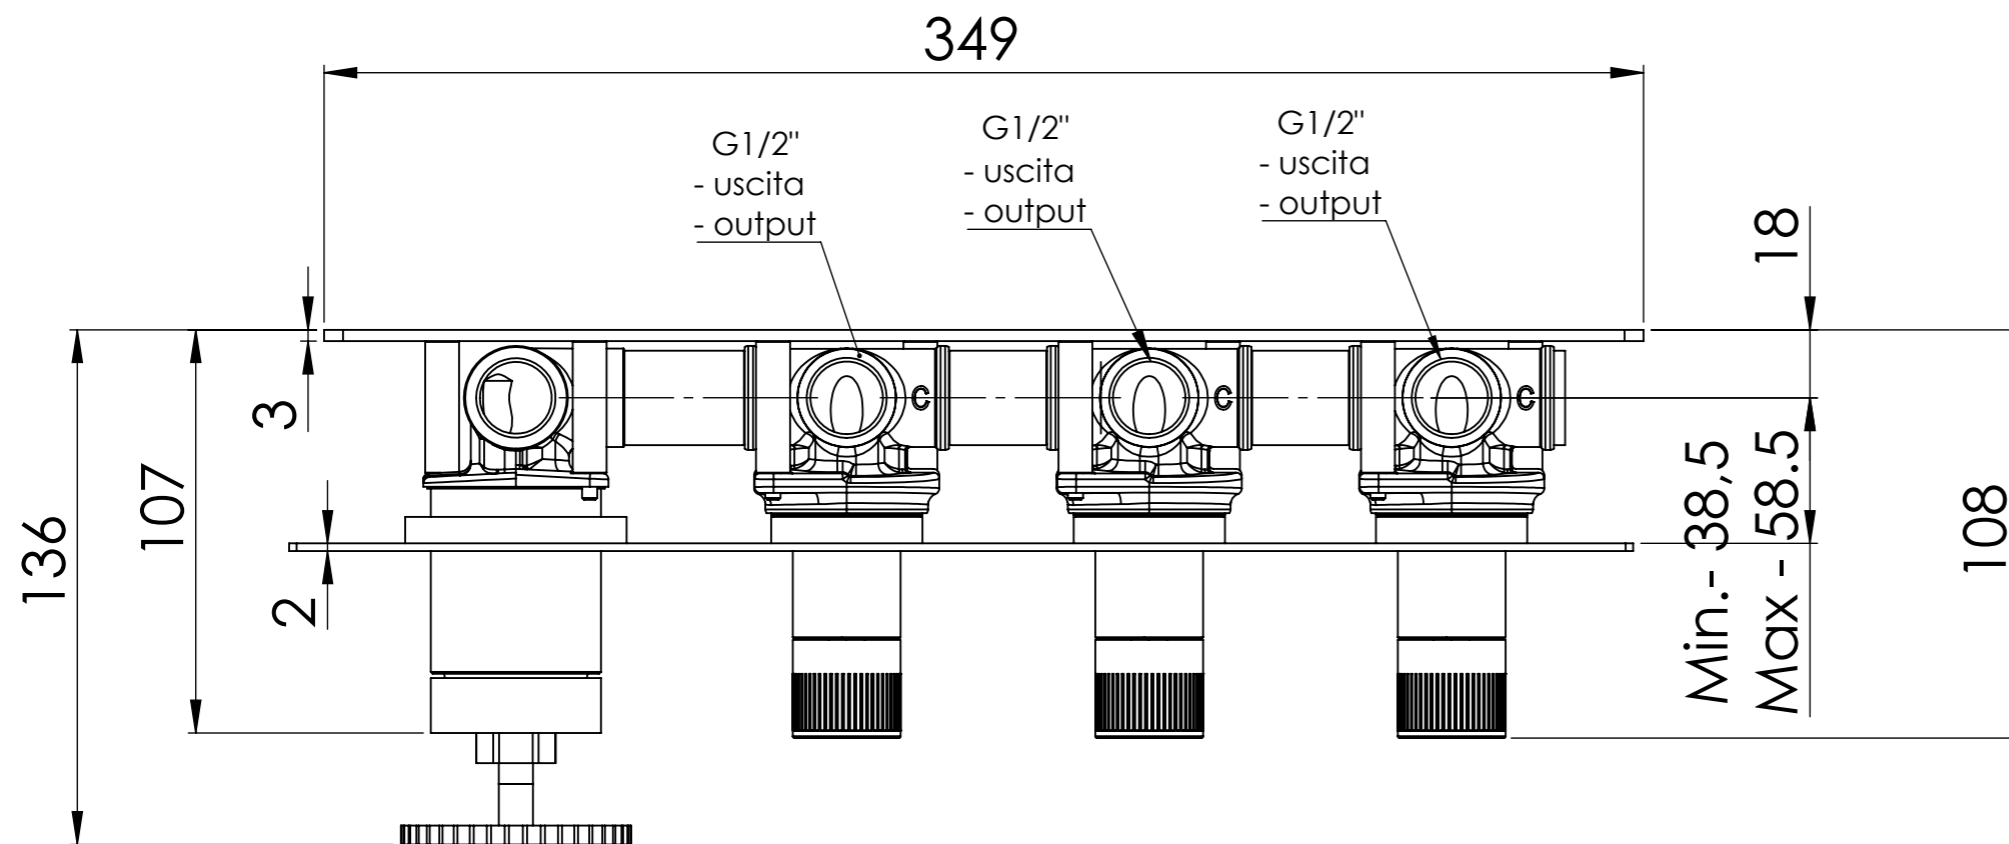

Descrizione: INCASSO 3 USCITE c/VITONI CERAMICI E CARTUCCIA PROGRESSIVA SU PIASTRA UNICA RETTANGOLARE

Description: Single lever Built-in mixer with 3 ceramic valve, progressive cartridge and single rectangular plates

G 1/2"  
- INGRESSO ACQUA CALDA  
- HOT WATER INLET

G1/2"  
- INGRESSO ACQUA FREDDA  
- COLD WATER INLET

Ricambi/Spare parts	
Cartuccia/Cartridge:	P52N98
Vitoni/Valves:	76DX

Test effettuato con una sola uscita in scarico libero

The test was carried out with one free discharge outlet

Portate riferite alle singole uscite. Test effettuato con due uscite aperte contemporaneamente in scarico libero

Flow rates referring to individual outlets. The test was carried out with two free discharge outlets