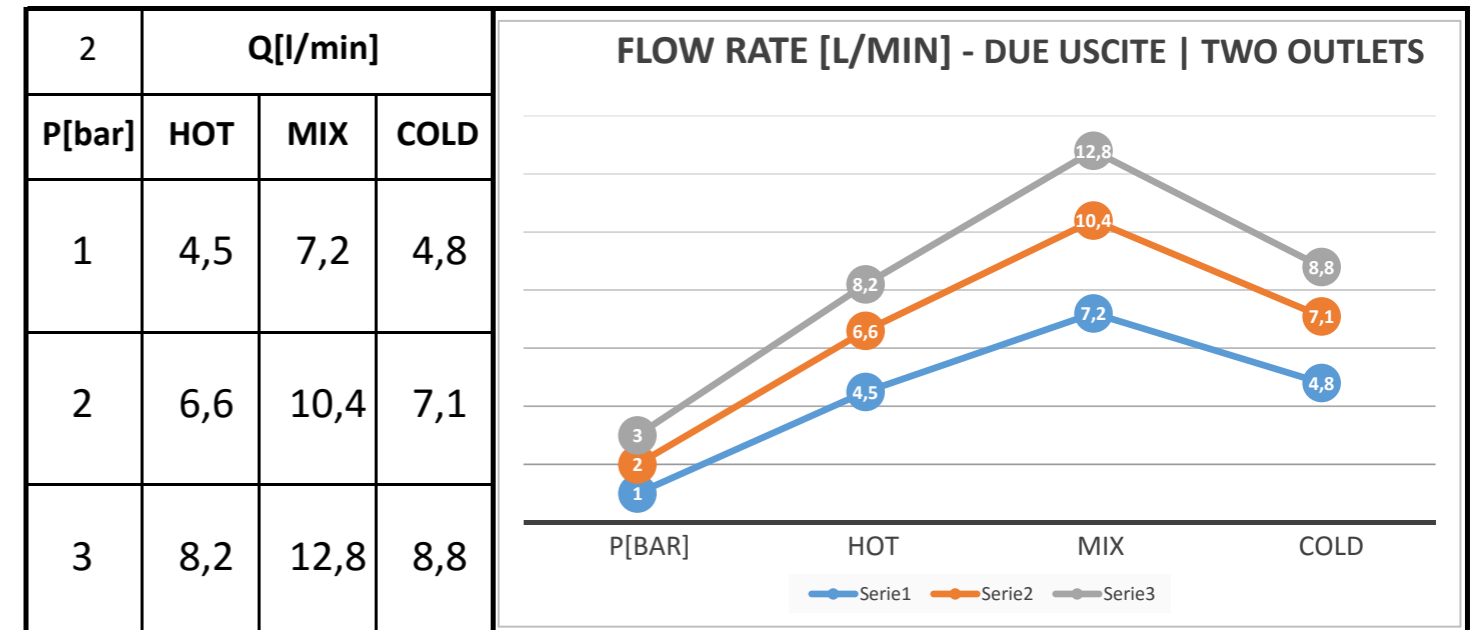

Descrizione: INCASSO 3 USCITE c/VITONI CERAMICI E CARTUCCIA PROGRESSIVA SU PIASTRA UNICA RETTANGOLARE

Description: Single lever Built-in mixer with 3 ceramic valve, progressive cartridge and single rectangular plates

G 1/2"  
- INGRESSO ACQUA CALDA  
- HOT WATER INLET

G1/2"  
- INGRESSO ACQUA FREDDA  
- COLD WATER INLET

Ricambi/Spare parts	
Cartuccia/Cartridge:	P52N98
Vitoni/Valves:	76DX

Test effettuato con una sola uscita in scarico libero

The test was carried out with one free discharge outlet

Portate riferite alle singole uscite. Test effettuato con due uscite aperte contemporaneamente in scarico libero

Flow rates referring to individual outlets. The test was carried out with two free discharge outlets

Portate riferite alle singole uscite. Test effettuato con tre uscite aperte contemporaneamente in scarico libero

Flow rates referring to individual outlets. The test was carried out with three free discharge outlets