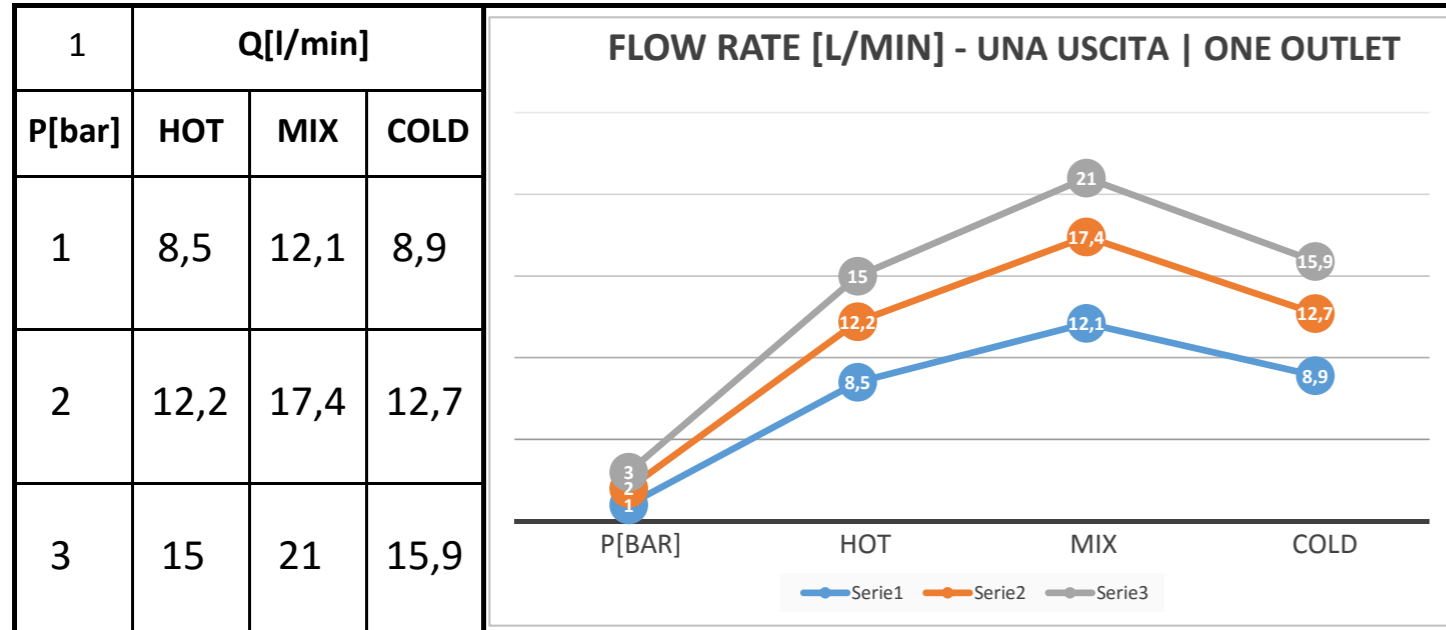

Descrizione: INCASSO 3 USCITE c/VITONI CERAMICI E CARTUCCIA PROGRESSIVA SU PIASTRA UNICA RETTANGOLARE

Description: Single lever Built-in mixer with 3 ceramic valve, progressive cartridge and single rectangular plates

G 1/2"  
- INGRESSO ACQUA CALDA  
- HOT WATER INLET

G1/2"  
- INGRESSO ACQUA FREDDA  
- COLD WATER INLET

Ricambi/Spare parts	
Cartuccia/Cartridge:	P52N98
Vitoni/Valves:	76DX

Test effettuato con una sola uscita in scarico libero

The test was carried out with one free discharge outlet

Portate riferite alle singole uscite. Test effettuato con due uscite aperte contemporaneamente in scarico libero

Flow rates referring to individual outlets. The test was carried out with two free discharge outlets

Portate riferite alle singole uscite. Test effettuato con tre uscite aperte contemporaneamente in scarico libero

Flow rates referring to individual outlets. The test was carried out with three free discharge outlets