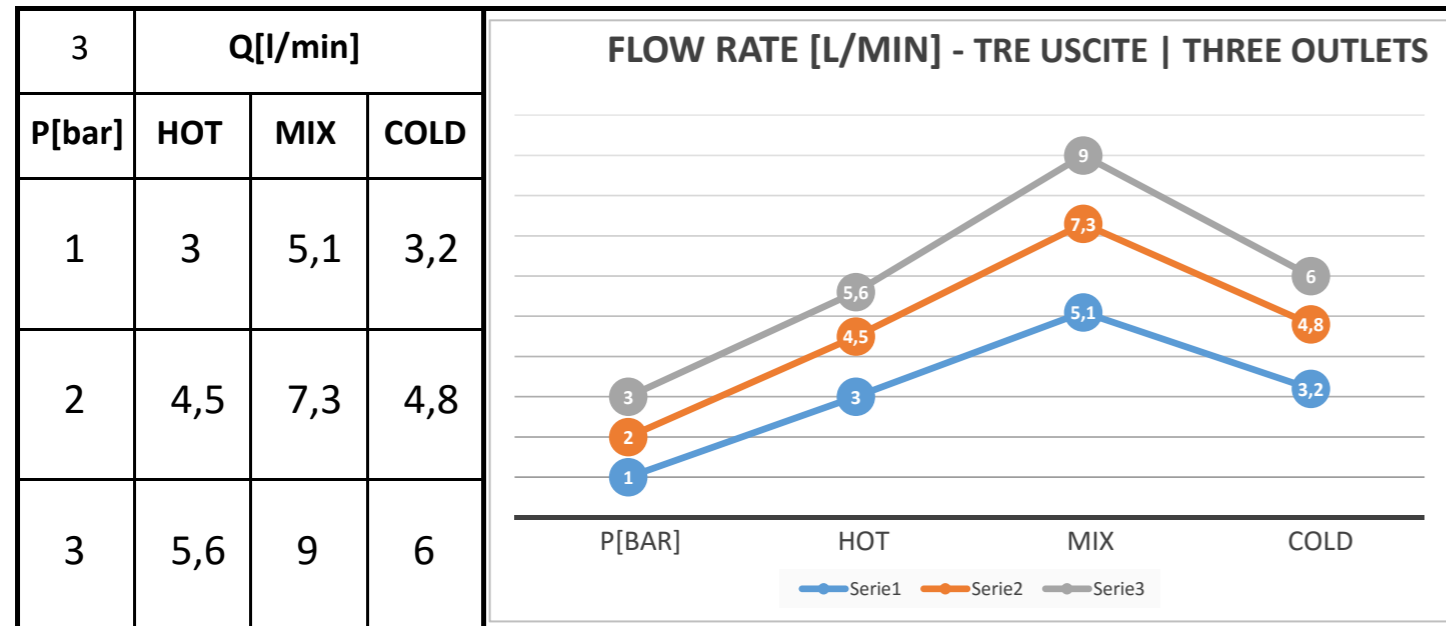

Descrizione: INCASSO 4 USCITE c/VITONI CERAMICI E CARTUCCIA PROGRESSIVA SU PIASTRA UNICA RETTANGOLARE

Description: Single lever Built-in mixer with 4 OUTPUT + ceramic valve, progressive cartridge and single rettangular plates

Min.-38.5mm38,5
Max.-58.5mm

Ricambi/Spare parts	
Cartuccia/Cartridge:	P52N98
Vitoni/Valves:	76DX

Test effettuato con una sola uscita in scarico libero

The test was carried out with one free discharge outlet

Portate riferite alle singole uscite. Test effettuato con due uscite aperte contemporaneamente in scarico libero

Flow rates referring to individual outlets. The test was carried out with two free discharge outlets

Portate riferite alle singole uscite. Test effettuato con tre uscite aperte contemporaneamente in scarico libero

Flow rates referring to individual outlets. The test was carried out with three free discharge outlets