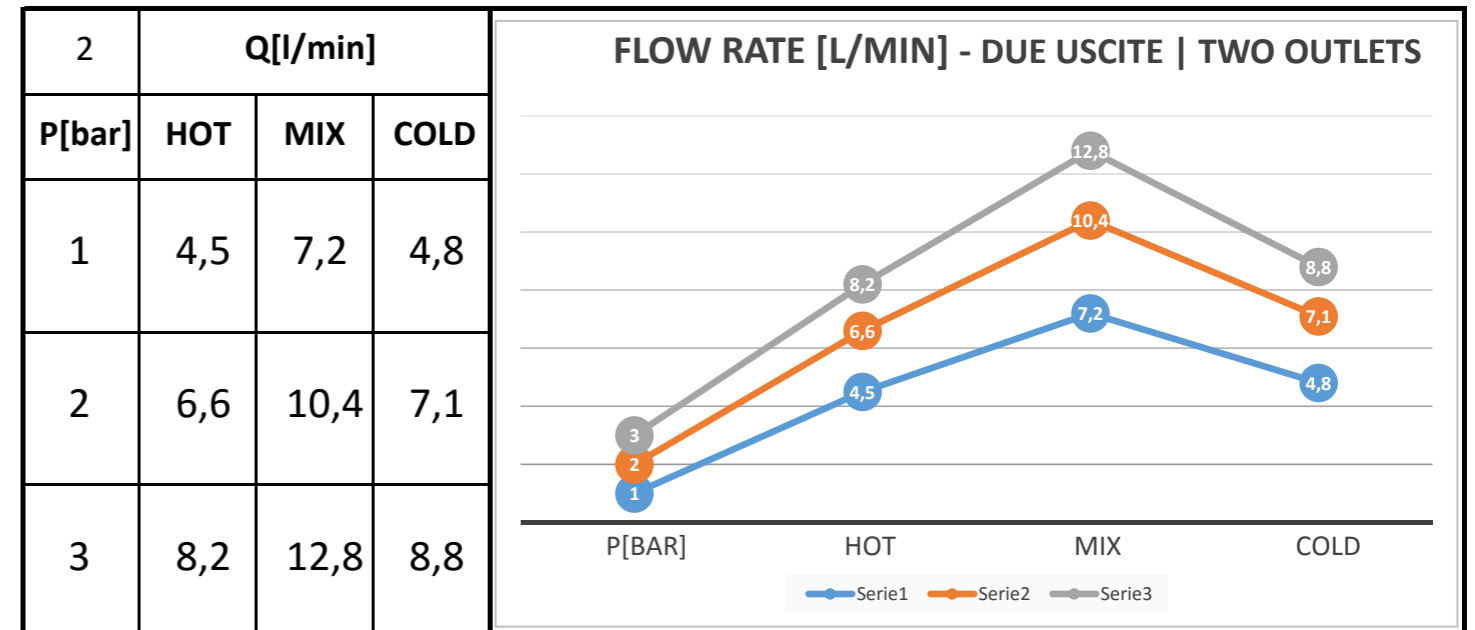

Descrizione: INCASSO 4 USCITE c/VITONI CERAMICI E CARTUCCIA PROGRESSIVA SU PIASTRA UNICA RETTANGOLARE

Description: Single lever Built-in mixer with 4 OUTPUT + ceramic valve, progressive cartridge and single rettangular plates

Min.-38.5mm38,5
Max.-58.5mm

Ricambi/Spare parts	
Cartuccia/Cartridge:	P52N98
Vitoni/Valves:	76DX

Test effettuato con una sola uscita in scarico libero

The test was carried out with one free discharge outlet

Portate riferite alle singole uscite. Test effettuato con due uscite aperte contemporaneamente in scarico libero

Flow rates referring to individual outlets. The test was carried out with two free discharge outlets

Portate riferite alle singole uscite. Test effettuato con tre uscite aperte contemporaneamente in scarico libero

Flow rates referring to individual outlets. The test was carried out with three free discharge outlets