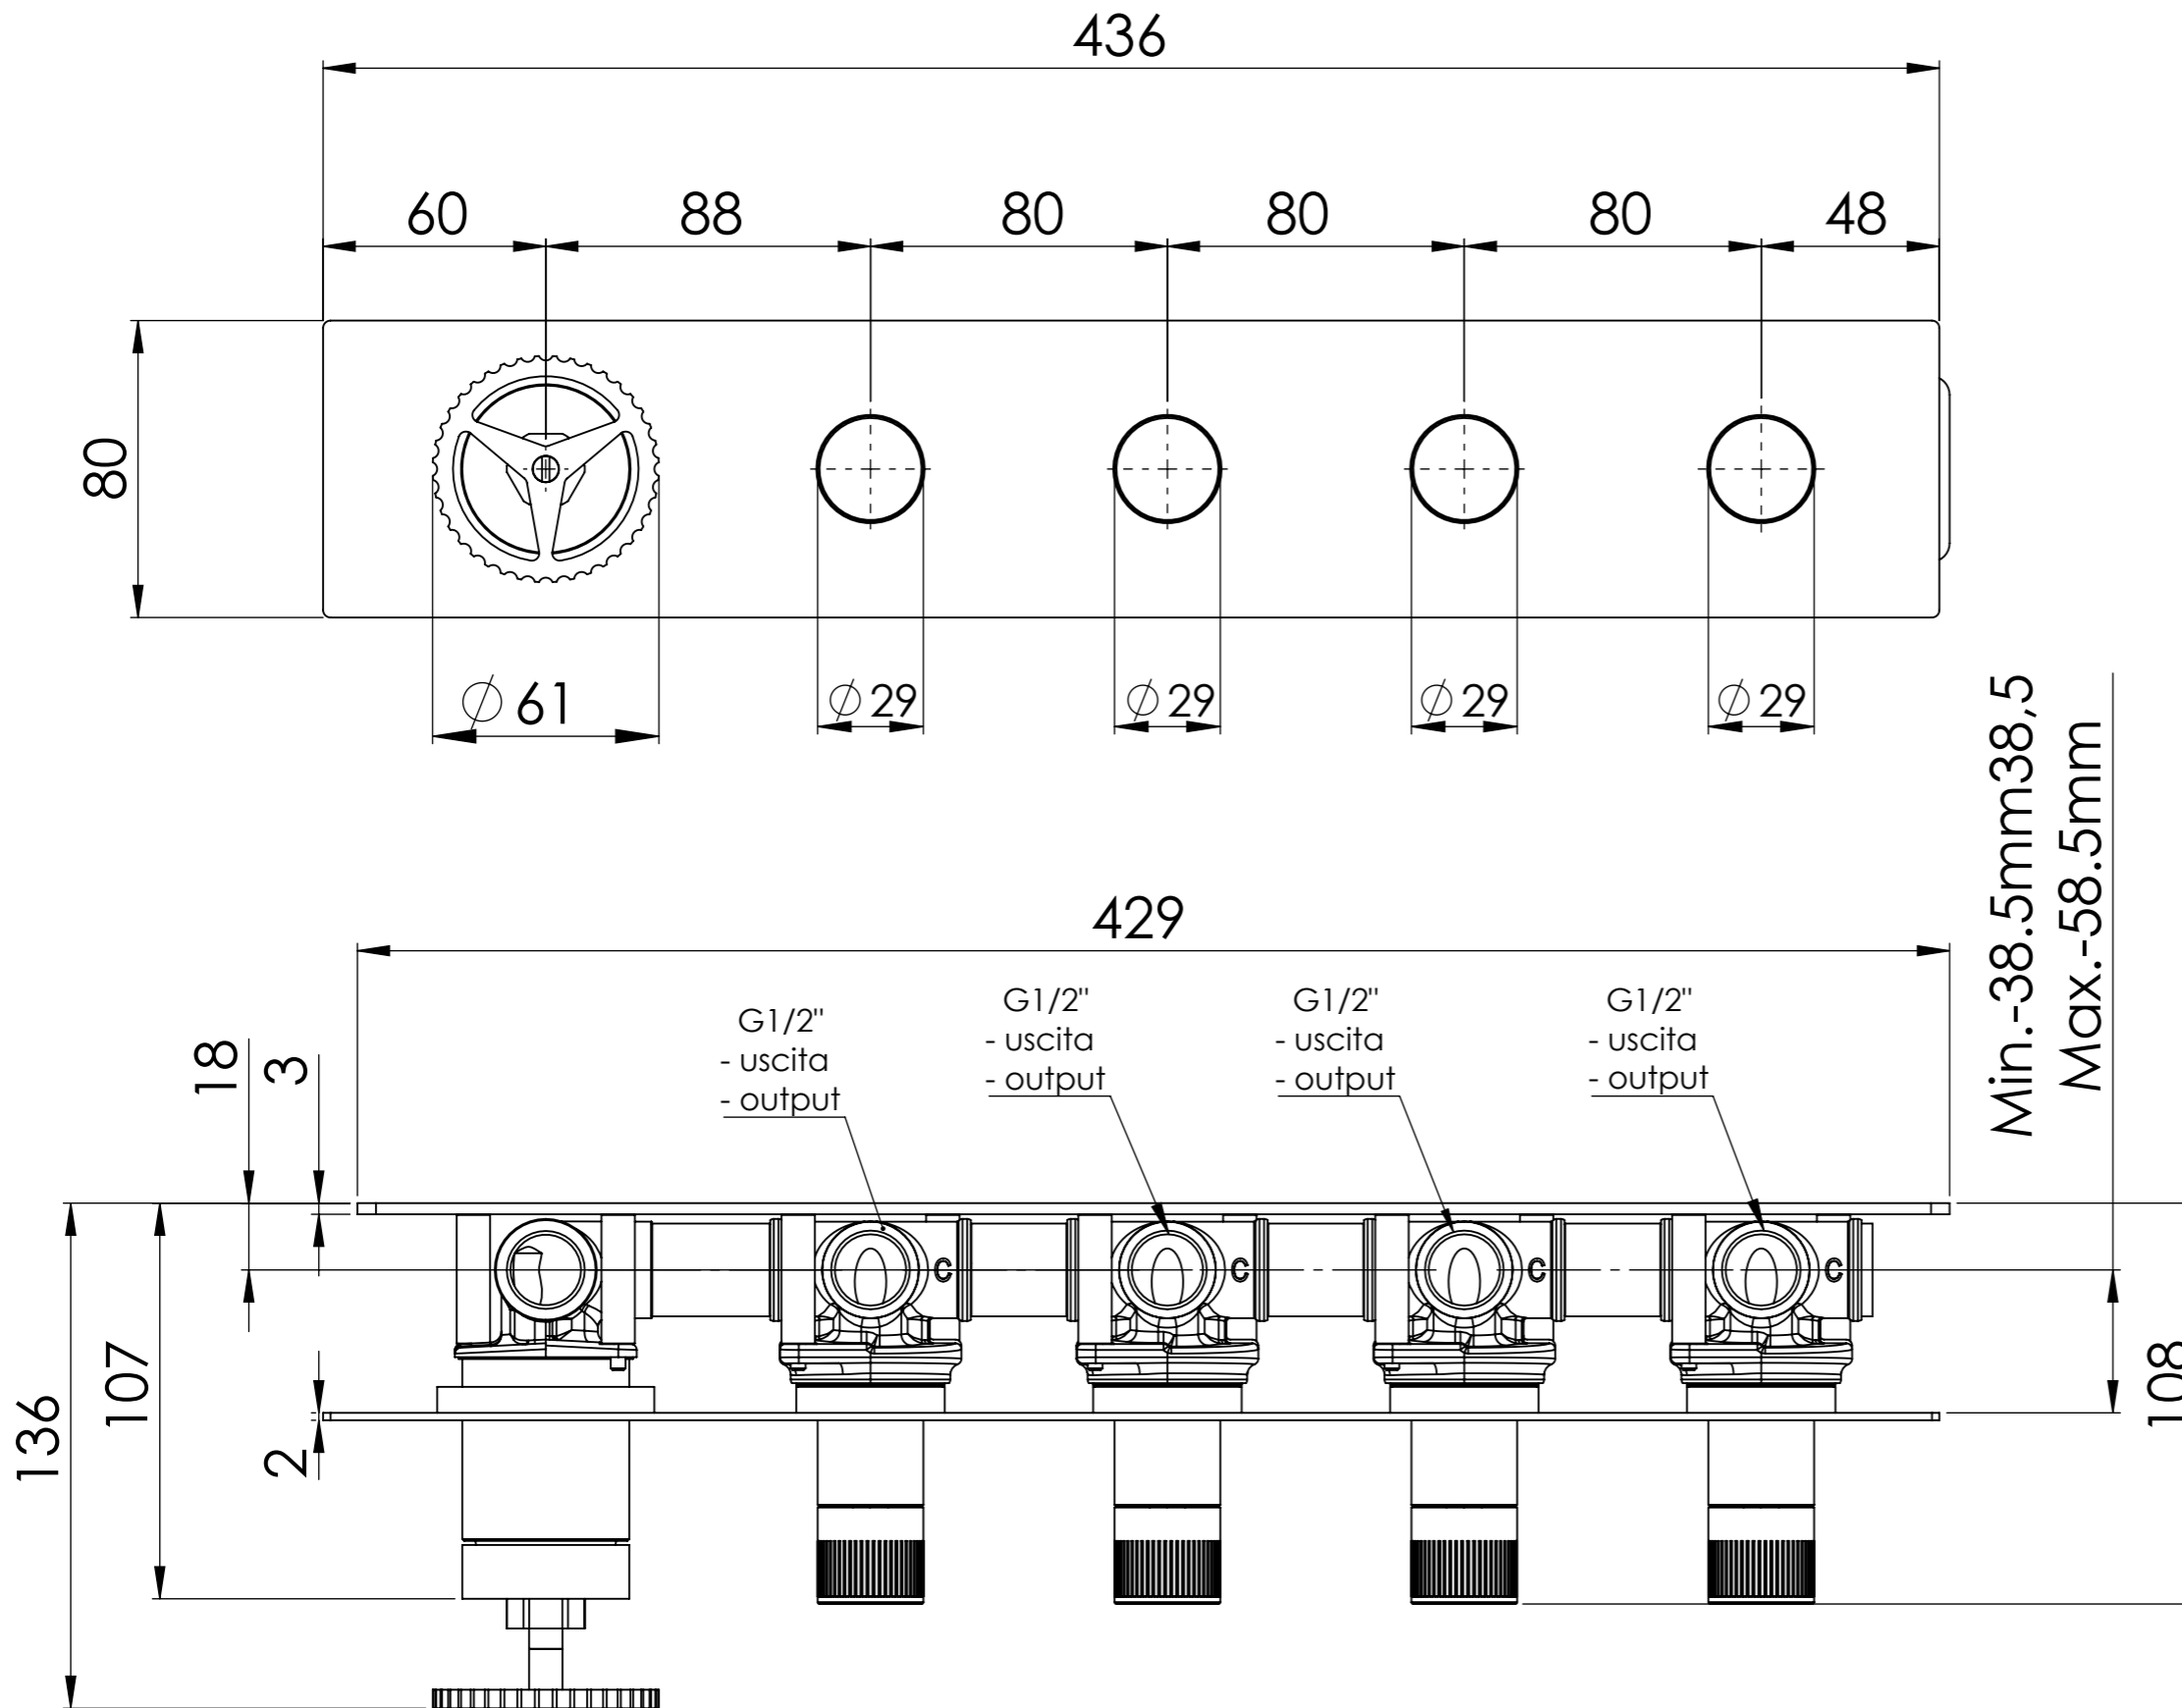

Descrizione: INCASSO 4 USCITE c/VITONI CERAMICI E CARTUCCIA PROGRESSIVA SU PIASTRA UNICA RETTANGOLARE

Description: Single lever Built-in mixer with 4 OUTPUT + ceramic valve, progressive cartridge and single rettangular plates

Min.-38.5mm38,5
Max.-58.5mm

Ricambi/Spare parts	
Cartuccia/Cartridge:	P52N98
Vitoni/Valves:	76DX

Test effettuato con una sola uscita in scarico libero

The test was carried out with one free discharge outlet

Portate riferite alle singole uscite. Test effettuato con due uscite aperte contemporaneamente in scarico libero

Flow rates referring to individual outlets. The test was carried out with two free discharge outlets

Portate riferite alle singole uscite. Test effettuato con tre uscite aperte contemporaneamente in scarico libero

Flow rates referring to individual outlets. The test was carried out with three free discharge outlets