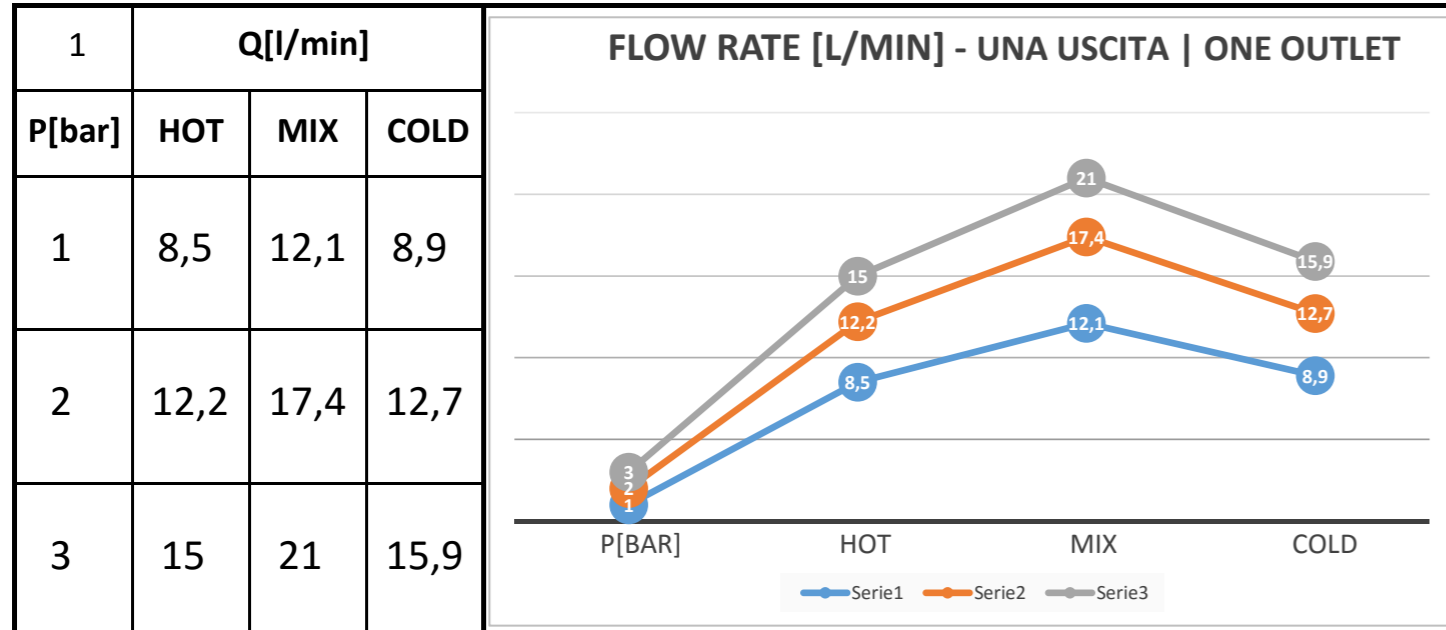

Descrizione: INCASSO 4 USCITE c/VITONI CERAMICI E CARTUCCIA PROGRESSIVA SU PIASTRA UNICA RETTANGOLARE

Description: Single lever Built-in mixer with 4 OUTPUT + ceramic valve, progressive cartridge and single rettangular plates

Min.-38.5mm38,5
Max.-58.5mm

Ricambi/Spare parts	
Cartuccia/Cartridge:	P52N98
Vitoni/Valves:	76DX

Test effettuato con una sola uscita in scarico libero

The test was carried out with one free discharge outlet

Portate riferite alle singole uscite. Test effettuato con due uscite aperte contemporaneamente in scarico libero

Flow rates referring to individual outlets. The test was carried out with two free discharge outlets

Portate riferite alle singole uscite. Test effettuato con tre uscite aperte contemporaneamente in scarico libero

Flow rates referring to individual outlets. The test was carried out with three free discharge outlets