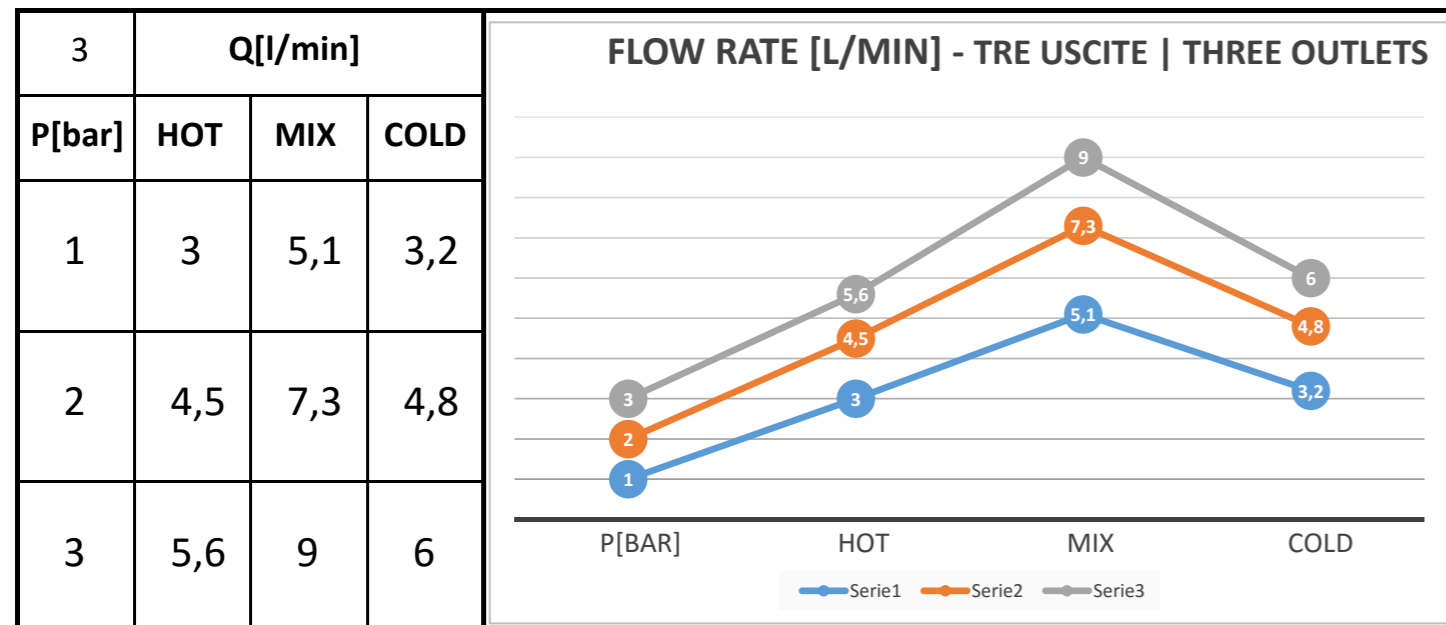

Descrizione: MONOC INCASSO 5 VIE con CARTUCCIA PROGRESSIVA E VTONI CERAMICI SU 5 PIASTRE TONDE

Description: 5 WAY BUILT-IN SINGLE MIXER WITH PROGRESSIVE CARTRIDGE AND CERAMIC VALVES ON 5 ROUND PLATES

Test effettuato con una sola uscita in scarico libero

The test was carried out with one free discharge outlet

Portate riferite alle singole uscite. Test effettuato con due uscite aperte contemporaneamente in scarico libero

Flow rates referring to individual outlets. The test was carried out with two free discharge outlets

Portate riferite alle singole uscite. Test effettuato con tre uscite aperte contemporaneamente in scarico libero

Flow rates referring to individual outlets. The test was carried out with three free discharge outlets