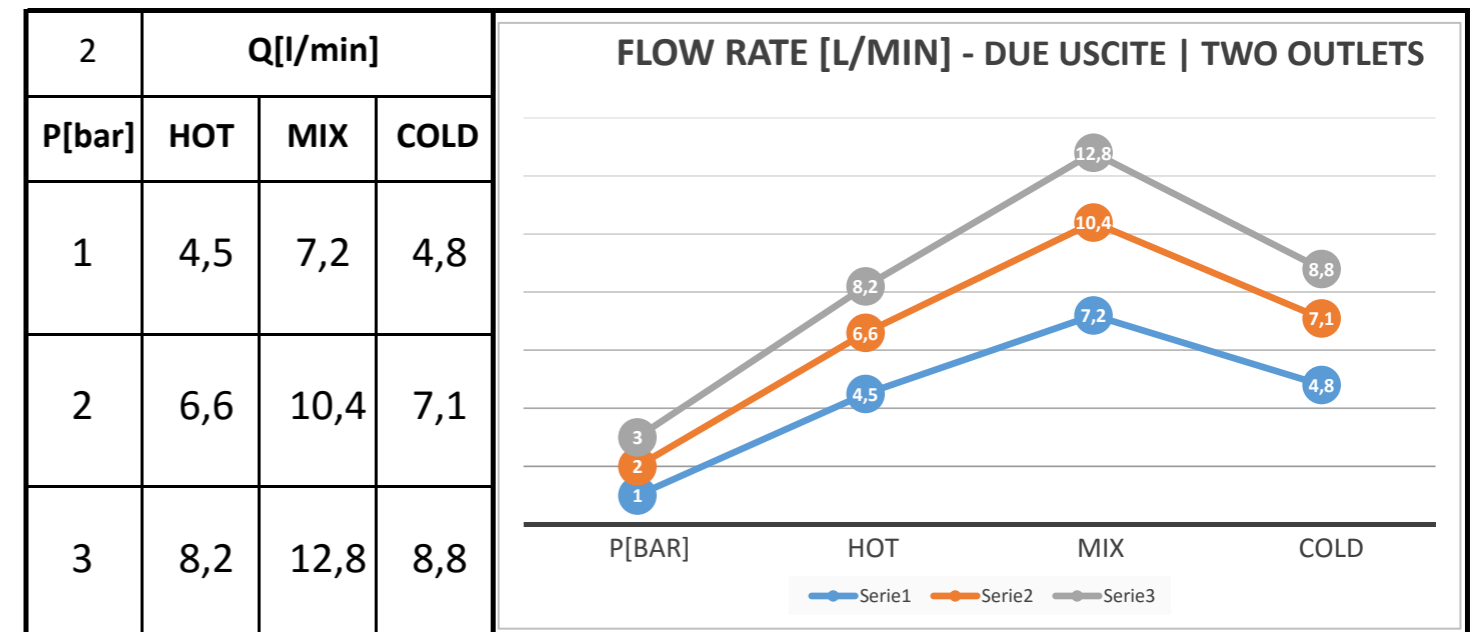

Descrizione: MONOC INCASSO 5 VIE con CARTUCCIA PROGRESSIVA E VTONI CERAMICI SU 5 PIASTRE TONDE

Description: 5 WAY BUILT-IN SINGLE MIXER WITH PROGRESSIVE CARTRIDGE AND CERAMIC VALVES ON 5 ROUND PLATES

Test effettuato con una sola uscita in scarico libero

The test was carried out with one free discharge outlet

Portate riferite alle singole uscite. Test effettuato con due uscite aperte contemporaneamente in scarico libero

Flow rates referring to individual outlets. The test was carried out with two free discharge outlets

Portate riferite alle singole uscite. Test effettuato con tre uscite aperte contemporaneamente in scarico libero

Flow rates referring to individual outlets. The test was carried out with three free discharge outlets