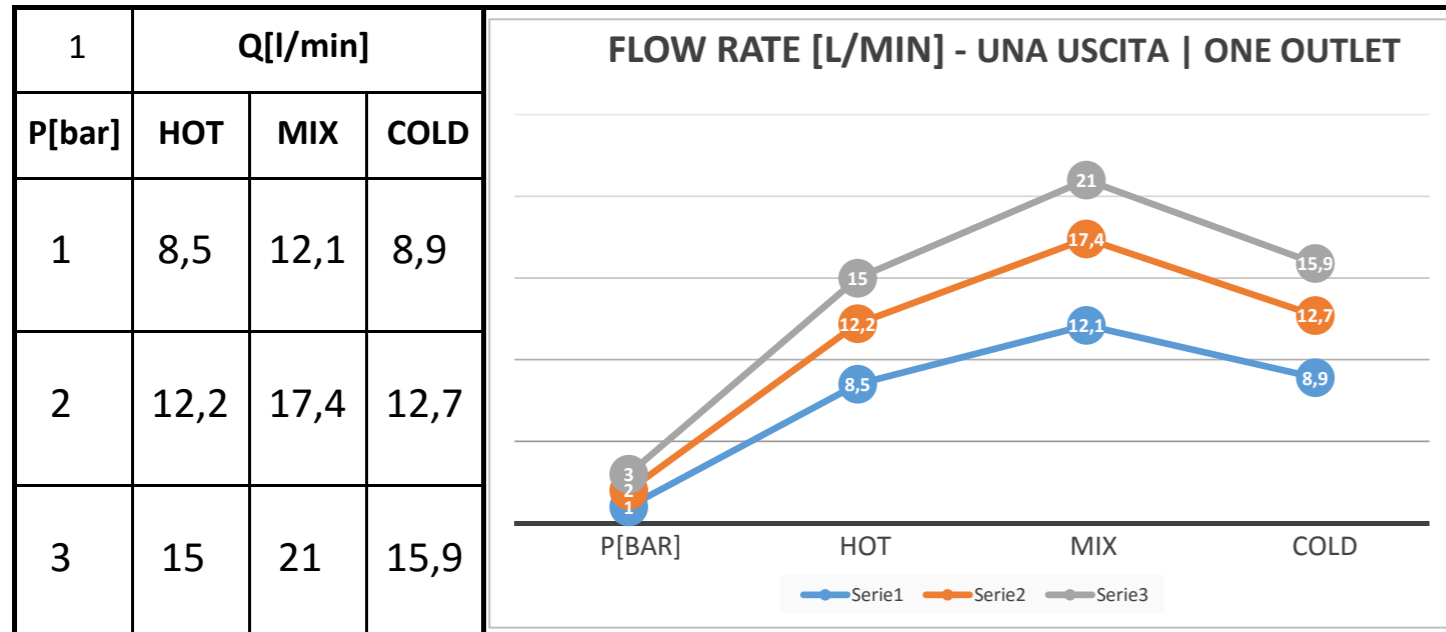

Descrizione: MONOC INCASSO 5 VIE con CARTUCCIA PROGRESSIVA E VTONI CERAMICI SU 5 PIASTRE TONDE

Description: 5 WAY BUILT-IN SINGLE MIXER WITH PROGRESSIVE CARTRIDGE AND CERAMIC VALVES ON 5 ROUND PLATES

Test effettuato con una sola uscita in scarico libero

The test was carried out with one free discharge outlet

Portate riferite alle singole uscite. Test effettuato con due uscite aperte contemporaneamente in scarico libero

Flow rates referring to individual outlets. The test was carried out with two free discharge outlets

Portate riferite alle singole uscite. Test effettuato con tre uscite aperte contemporaneamente in scarico libero

Flow rates referring to individual outlets. The test was carried out with three free discharge outlets