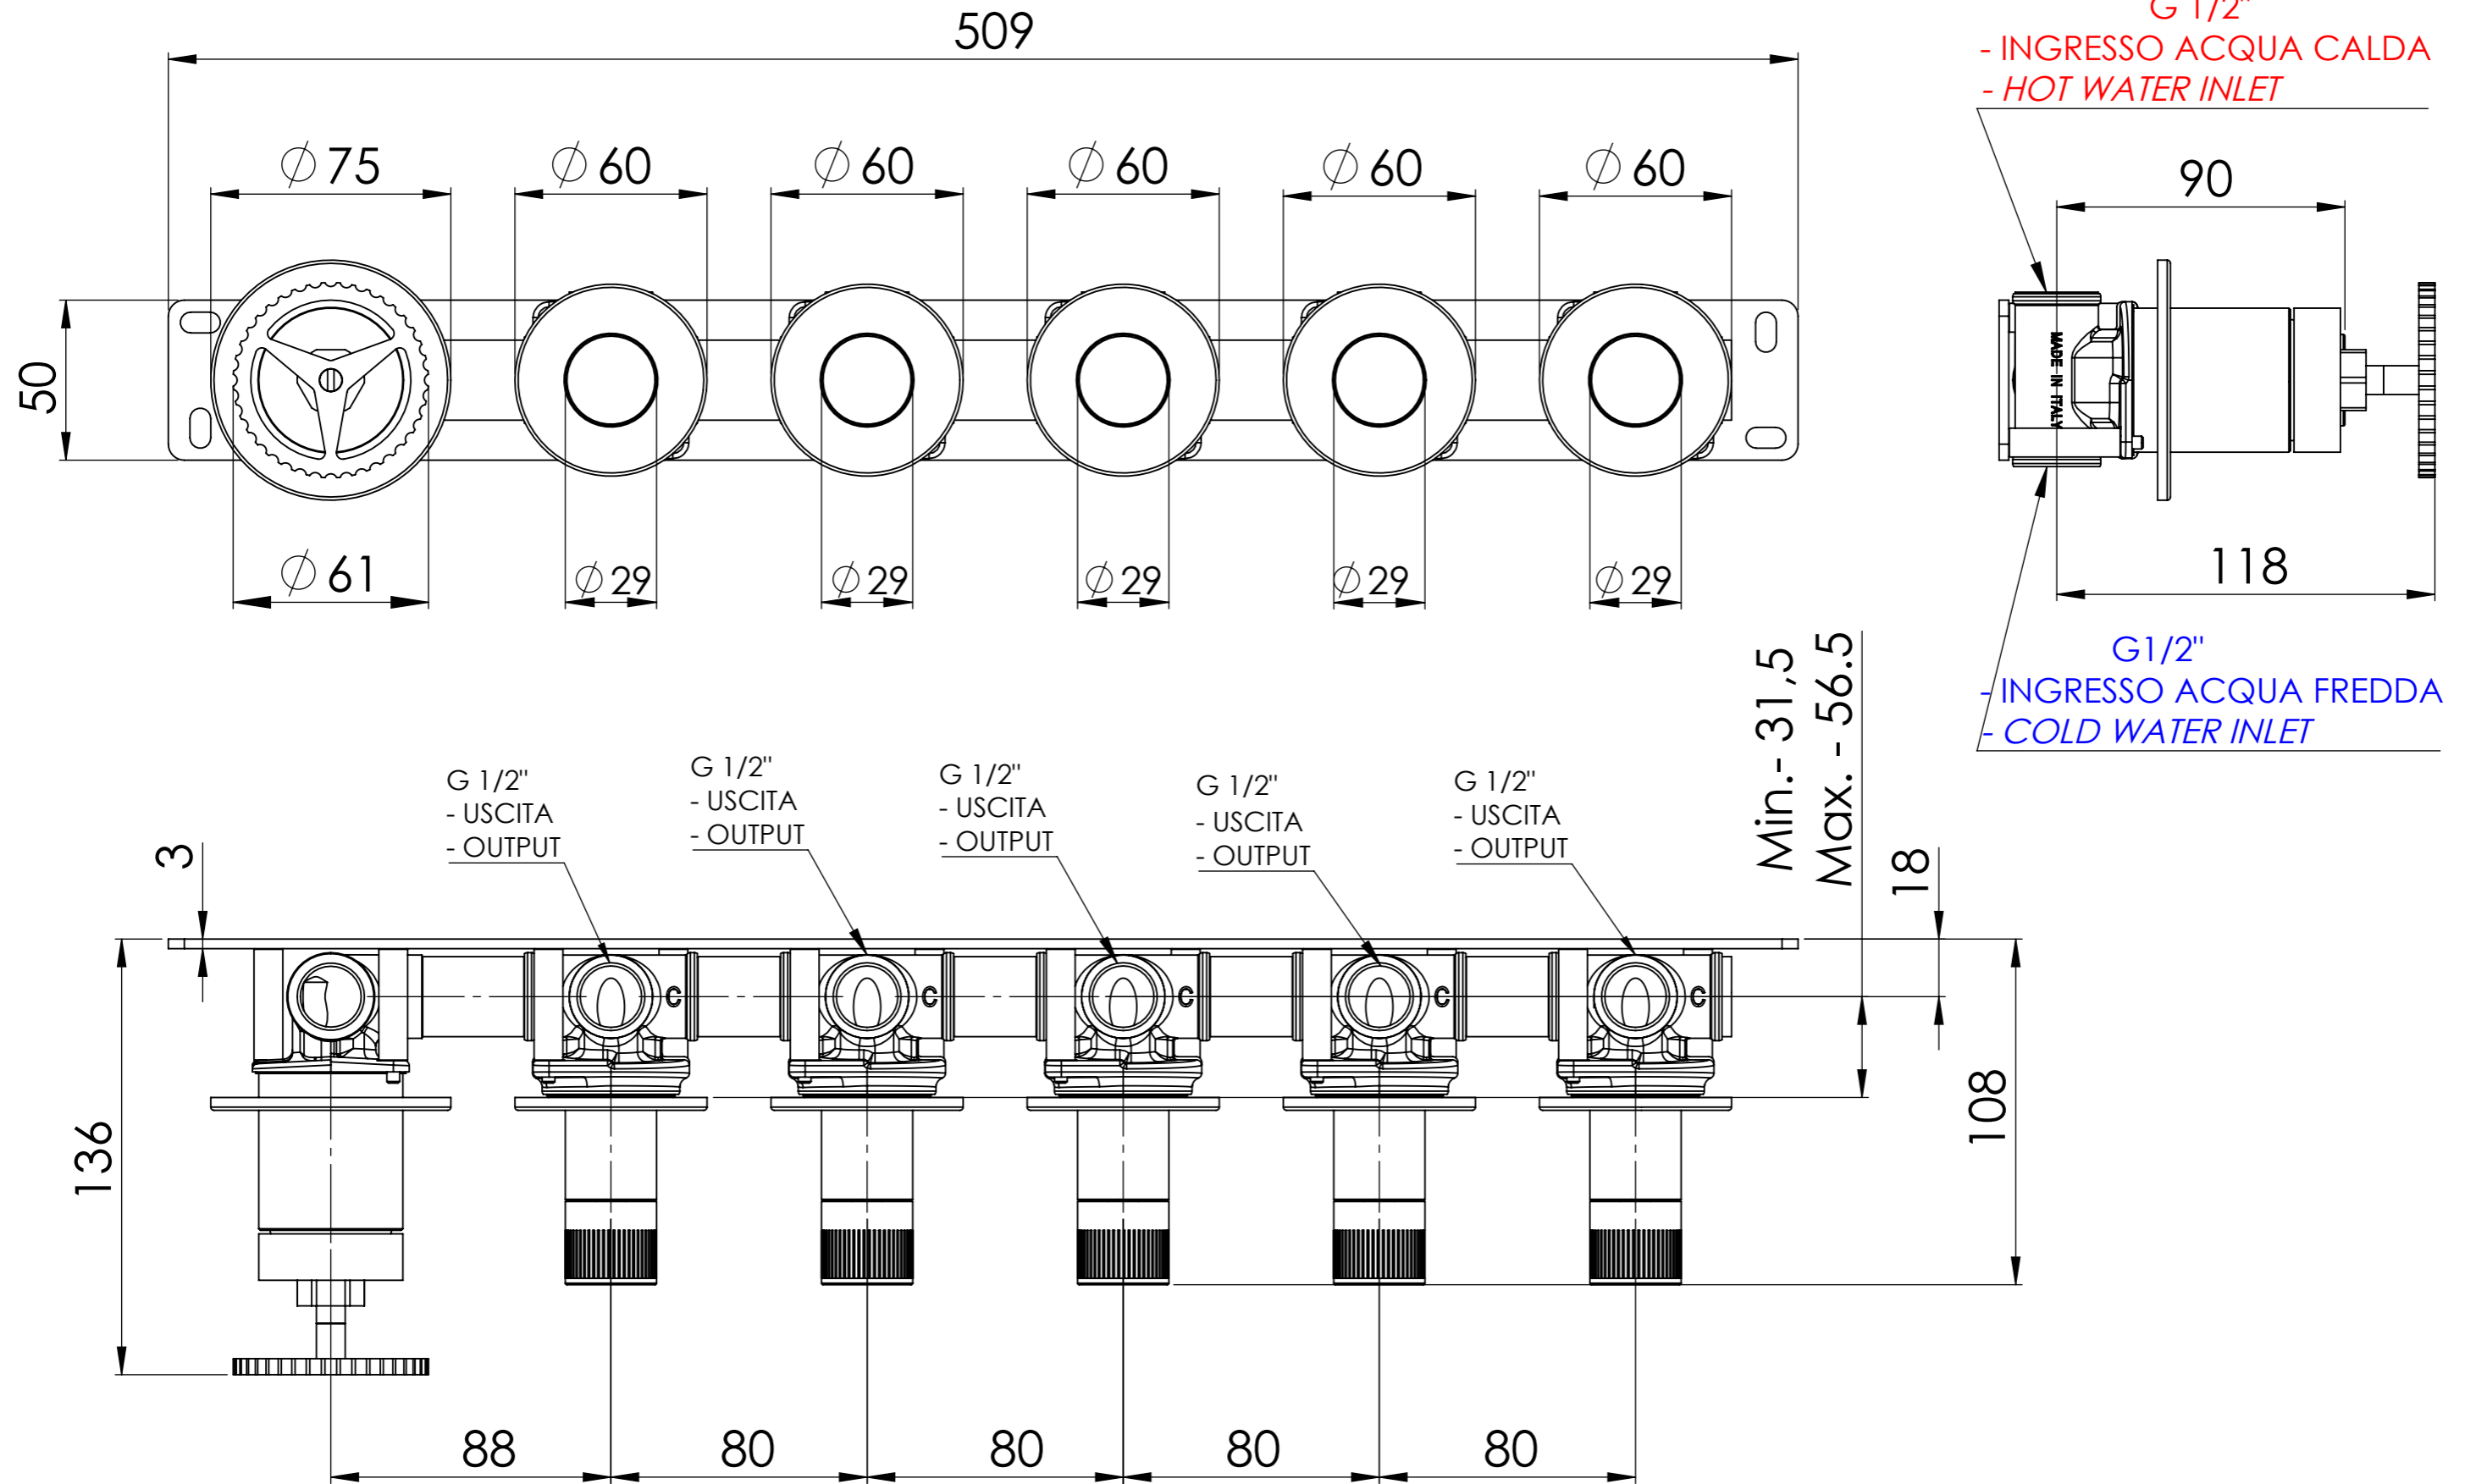

Descrizione: MONOC INCASSO 5 VIE con CARTUCCIA PROGRESSIVA E VTONI CERAMICI SU 5 PIASTRE TONDE

Description: 5 WAY BUILT-IN SINGLE MIXER WITH PROGRESSIVE CARTRIDGE AND CERAMIC VALVES ON 5 ROUND PLATES

Test effettuato con una sola uscita in scarico libero

The test was carried out with one free discharge outlet

Portate riferite alle singole uscite. Test effettuato con due uscite aperte contemporaneamente in scarico libero

Flow rates referring to individual outlets. The test was carried out with two free discharge outlets

Portate riferite alle singole uscite. Test effettuato con tre uscite aperte contemporaneamente in scarico libero

Flow rates referring to individual outlets. The test was carried out with three free discharge outlets