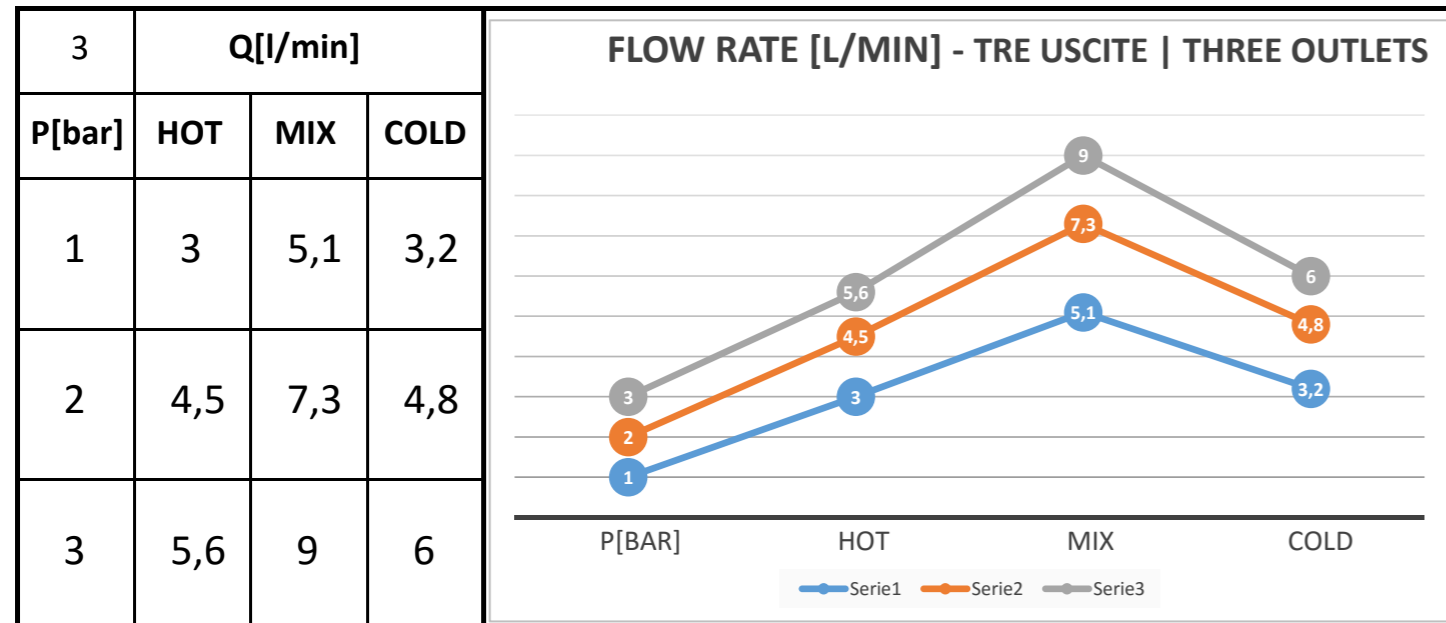

Descrizione: INCASSO 5 USCITE c/VITONI CERAMICI E CARTUCCIA PROGRESSIVA SU PIASTRA UNICA

Description: Single lever Built-in mixer with 5 way - ceramic valve, progressive cartridge and single rettangular plates

Ricambi/Spare parts	
Cartuccia/Cartridge:	P52N98
Vitoni/Valves:	76DX

Test effettuato con una sola uscita in scarico libero

The test was carried out with one free discharge outlet

Portate riferite alle singole uscite. Test effettuato con due uscite aperte contemporaneamente in scarico libero

Flow rates referring to individual outlets. The test was carried out with two free discharge outlets

Portate riferite alle singole uscite. Test effettuato con tre uscite aperte contemporaneamente in scarico libero

Flow rates referring to individual outlets. The test was carried out with three free discharge outlets