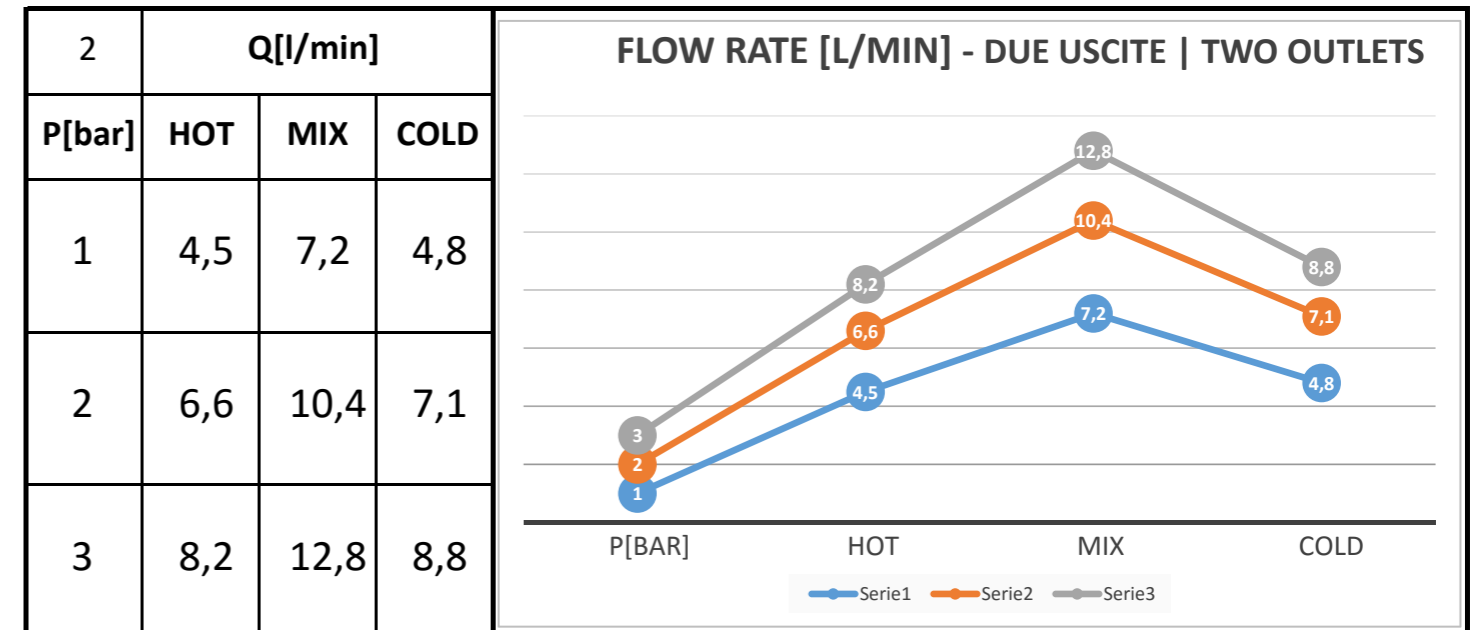

Descrizione: INCASSO 5 USCITE c/VITONI CERAMICI E CARTUCCIA PROGRESSIVA SU PIASTRA UNICA

Description: Single lever Built-in mixer with 5 way - ceramic valve, progressive cartridge and single rettangular plates

Ricambi/Spare parts	
Cartuccia/Cartridge:	P52N98
Vitoni/Valves:	76DX

Test effettuato con una sola uscita in scarico libero

The test was carried out with one free discharge outlet

Portate riferite alle singole uscite. Test effettuato con due uscite aperte contemporaneamente in scarico libero

Flow rates referring to individual outlets. The test was carried out with two free discharge outlets

Portate riferite alle singole uscite. Test effettuato con tre uscite aperte contemporaneamente in scarico libero

Flow rates referring to individual outlets. The test was carried out with three free discharge outlets