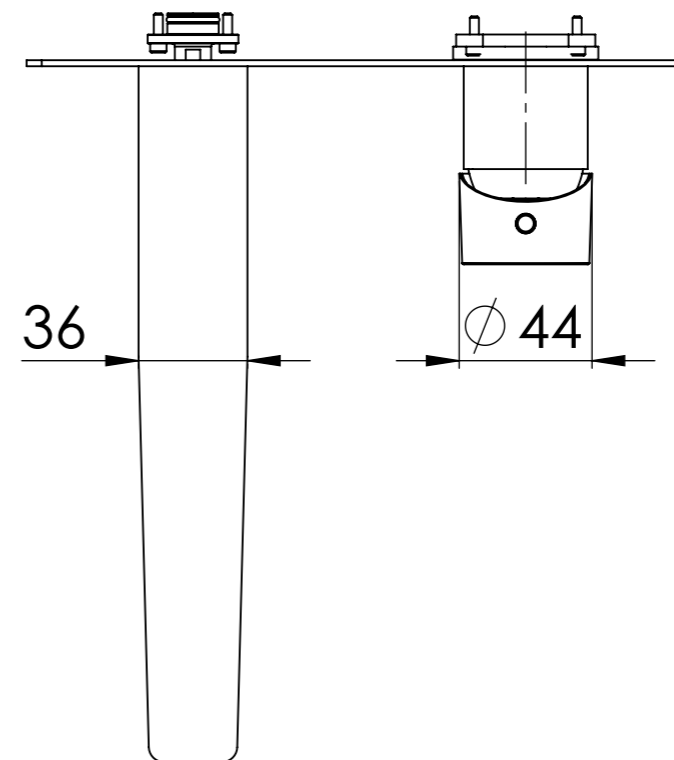

Descrizione: Parti esterne per WBOX, miscelatore monocomando lavabo incasso con bocca 23cm

Description: External parts WBOX, built-in single lever basin mixer with 19cm spout

Portata a 3 bar: 4.5 lt/min
Flow rate at 3 bar : 1.5 gpm

CONNESSIONE PARTE BOCCA Q15INSWB
SPOUT PART CONNECTION Q15INSWB

Bocca
Spout

CONNESSIONE PARTE CARTUCCIA R52APWBAA
CARTRIDGE PART CONNECTION R52APWBAA

Maniglia
Handle

Rosone a muro
Plate on wall

RICAMBI/SPARE PARTS: