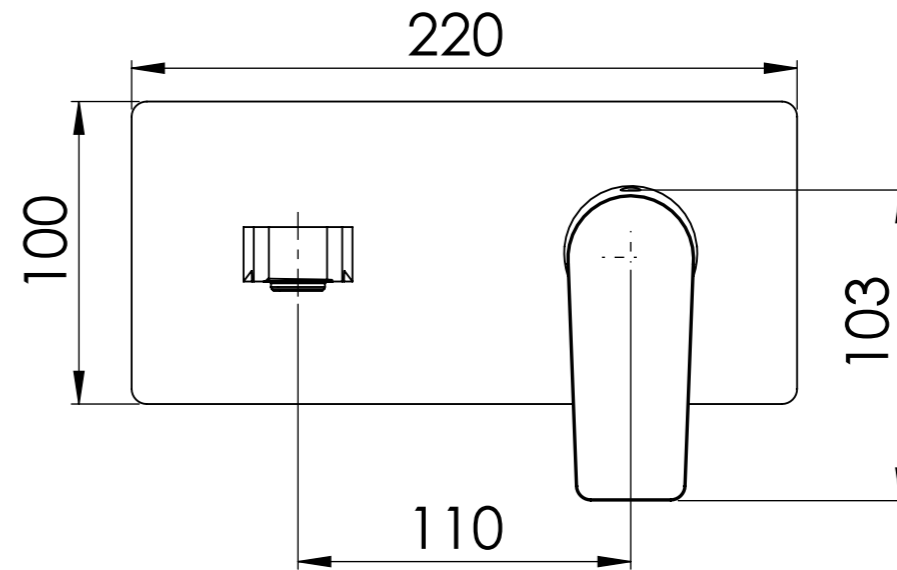

Descrizione: Parti esterne per WBOX, miscelatore monocomando lavabo incasso con bocca 23cm

Description: External parts WBOX, built-in single lever basin mixer with 19cm spout

Portata a 3 bar: 4.5 lt/min
Flow rate at 3 bar : 1.5 gpm

CONNESSIONE PARTE BOCCA Q15INSWB
SPOUT PART CONNECTION Q15INSWB

Bocca
Spout

CONNESSIONE PARTE CARTUCCIA R52APWBAA
CARTRIDGE PART CONNECTION R52APWBAA

Maniglia
Handle

Rosone a muro
Plate on wall

RICAMBI/SPARE PARTS: