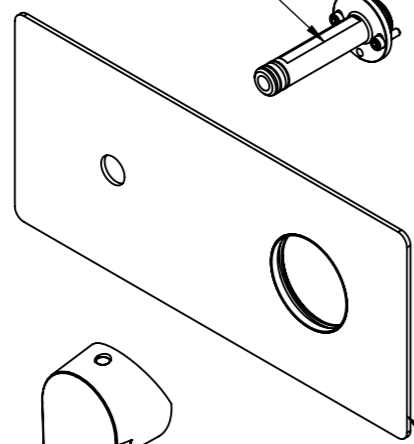

Descrizione: Parti esterne per WBOX, miscelatore monocomando lavabo incasso con bocca 23cm

Description: External parts WBOX, built-in single lever basin mixer with 19cm spout

Portata a 3 bar: 4.5 lt/min
Flow rate at 3 bar : 1.5 gpm

CONNESSIONE PARTE BOCCA Q15INSWB
SPOUT PART CONNECTION Q15INSWB

Bocca
Spout

CONNESSIONE PARTE CARTUCCIA R52APWBAA
CARTRIDGE PART CONNECTION R52APWBAA

Maniglia
Handle

Rosone a muro
Plate on wall

RICAMBI/SPARE PARTS: