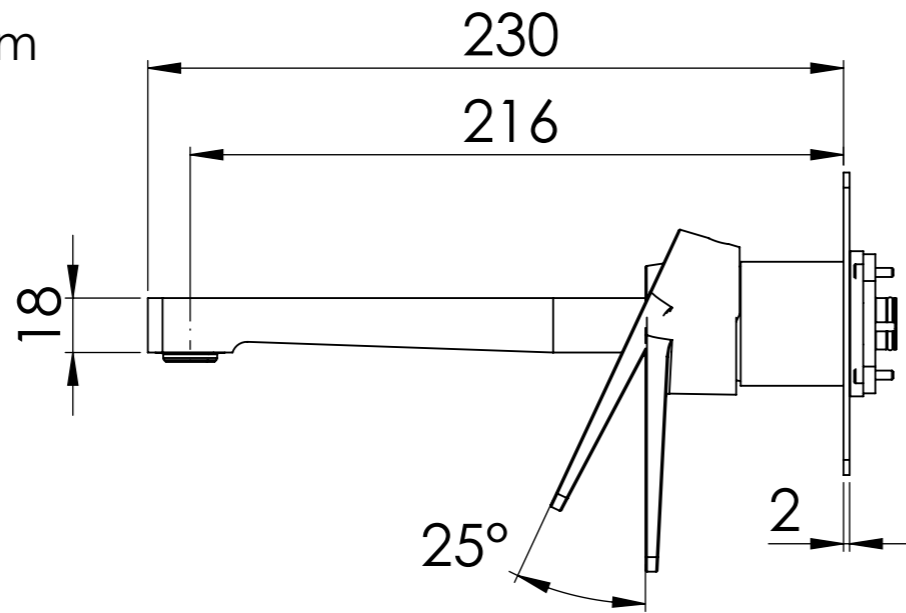

Descrizione: Parti esterne per WBOX, miscelatore monocomando lavabo incasso con bocca 23cm

Description: External parts WBOX, built-in single lever basin mixer with 19cm spout

Portata a 3 bar: 4.5 lt/min
Flow rate at 3 bar : 1.5 gpm

CONNESSIONE PARTE BOCCA Q15INSWB
SPOUT PART CONNECTION Q15INSWB

Bocca
Spout

CONNESSIONE PARTE CARTUCCIA R52APWBAA
CARTRIDGE PART CONNECTION R52APWBAA

Maniglia
Handle

Rosone a muro
Plate on wall

RICAMBI/SPARE PARTS: