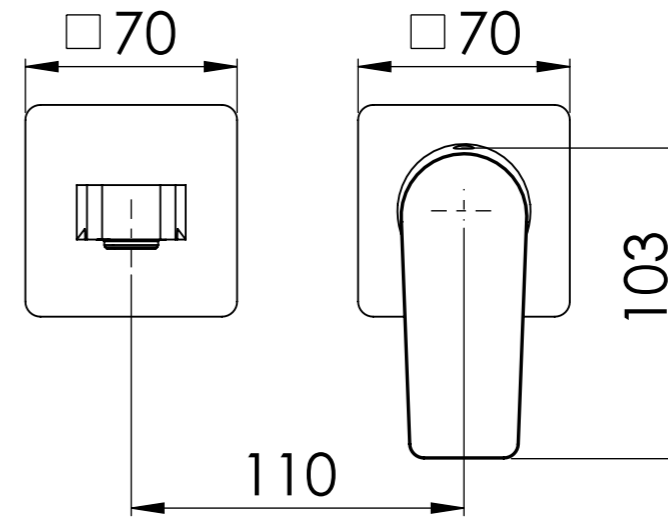

**Descrizione:** Parti esterne 2 piastre per WBOX, miscelatore monocomando lavabo incasso con bocca 23cm

**Description:** External parts WBOX, built-in single lever basin mixer with 23cm spout

Portata a 3 bar: 4.5 lt/min  
Flow rate at 3 bar: 1.2 gpm

CONNESSIONE PARTE BOCCA Q15INSWB  
SPOUT PART CONNECTION Q15INSWB

Rosone a muro lato bocca  
Plate on wall spout side

Bocca  
Spout

CONNESSIONE PARTE CARTUCCIA R52APWBAA  
CARTRIDGE PART CONNECTION R52APWBAA

Rosone a muro lato cartuccia  
Plate on wall cartridge side

Maniglia  
Handle

RICAMBI/SPARE PARTS:

CARTUCCIA/CARTRIDGE	R52AP
AERATORE/AERATOR	83NEGPM12