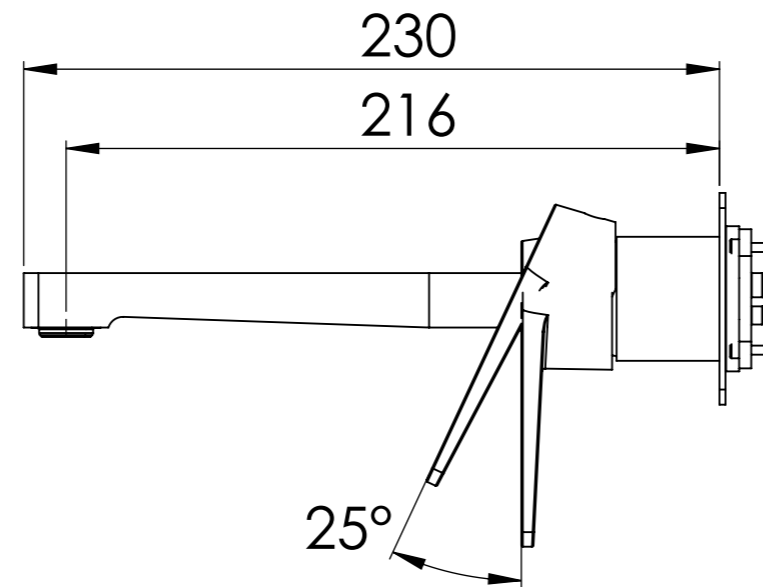

**Descrizione:** Parti esterne 2 piastre per WBOX, miscelatore monocomando lavabo incasso con bocca 23cm

**Description:** External parts WBOX, built-in single lever basin mixer with 23cm spout

Portata a 3 bar: 4.5 lt/min  
Flow rate at 3 bar: 1.2 gpm

CONNESSIONE PARTE BOCCA Q15INSWB  
SPOUT PART CONNECTION Q15INSWB

Rosone a muro lato bocca  
Plate on wall spout side

Bocca  
Spout

CONNESSIONE PARTE CARTUCCIA R52APWBAA  
CARTRIDGE PART CONNECTION R52APWBAA

Rosone a muro lato cartuccia  
Plate on wall cartridge side

Maniglia  
Handle

RICAMBI/SPARE PARTS:

CARTUCCIA/CARTRIDGE	R52AP
AERATORE/AERATOR	83NEGPM12