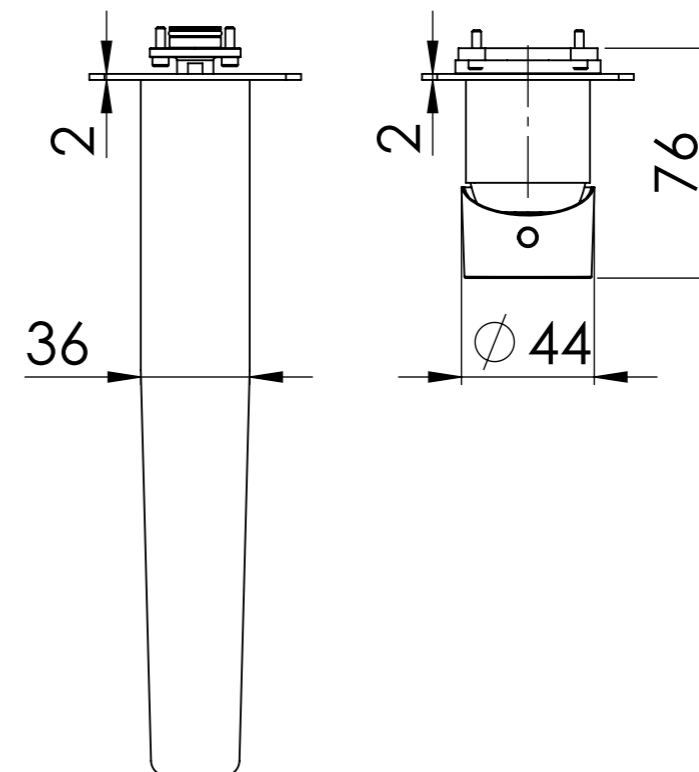

**Descrizione:** Parti esterne 2 piastre per WBOX, miscelatore monocomando lavabo incasso con bocca 23cm

**Description:** External parts WBOX, built-in single lever basin mixer with 23cm spout

Portata a 3 bar: 4.5 lt/min  
Flow rate at 3 bar: 1.2 gpm

CONNESSIONE PARTE BOCCA Q15INSWB  
SPOUT PART CONNECTION Q15INSWB

Rosone a muro lato bocca  
Plate on wall spout side

Bocca  
Spout

CONNESSIONE PARTE CARTUCCIA R52APWBAA  
CARTRIDGE PART CONNECTION R52APWBAA

Rosone a muro lato cartuccia  
Plate on wall cartridge side

Maniglia  
Handle

RICAMBI/SPARE PARTS:

CARTUCCIA/CARTRIDGE	R52AP
AERATORE/AERATOR	83NEGPM12