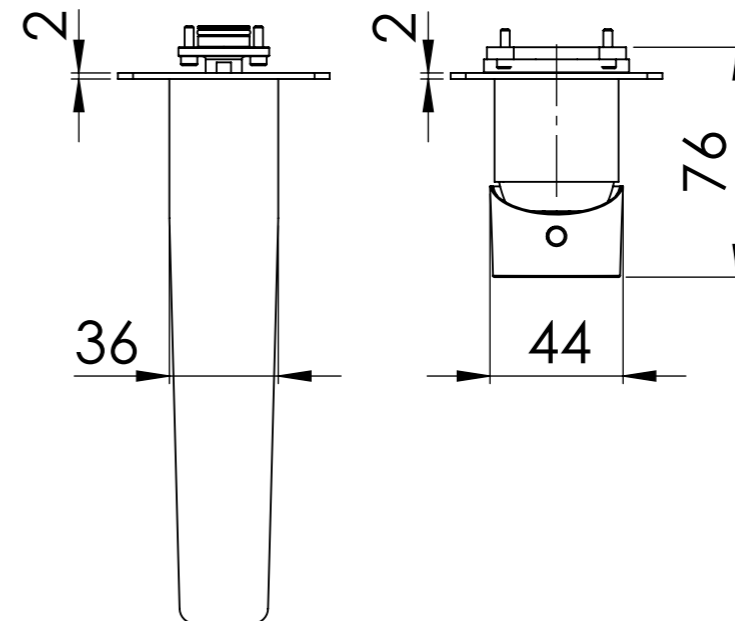

**Descrizione:** Parti esterne 2 piastre per WBOX, miscelatore monocomando lavabo incasso

**Description:** 2 plates external parts WBOX, built-in single lever basin mixer

Portata a 3 bar: 4.5 lt/min  
Flow rate at 3 bar: 1.2 gpm

CONNESSIONE PARTE BOCCA Q15INSWB  
SPOUT PART CONNECTION Q15INSWB

Rosone a muro lato bocca  
Plate on wall spout side

Bocca  
Spout

CONNESSIONE PARTE CARTUCCIA R52APWBAA  
CARTRIDGE PART CONNECTION R52APWBAA

Rosone a muro lato cartuccia  
Plate on wall cartridge side

Maniglia  
Handle

RICAMBI/SPARE PARTS:

CARTUCCIA/CARTRIDGE	R52AP
AERATORE/AERATOR	83NE