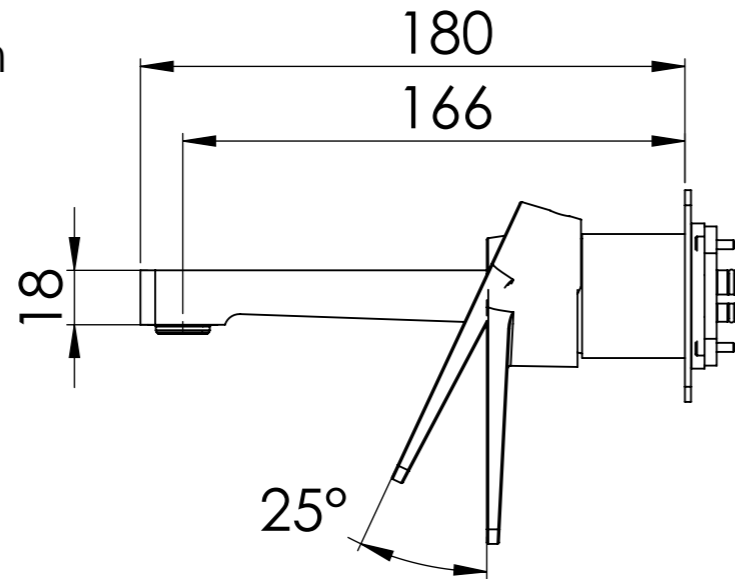

**Descrizione:** Parti esterne 2 piastre per WBOX, miscelatore monocomando lavabo incasso

**Description:** 2 plates external parts WBOX, built-in single lever basin mixer

Portata a 3 bar: 4.5 lt/min  
Flow rate at 3 bar: 1.2 gpm

CONNESSIONE PARTE BOCCA Q15INSWB  
SPOUT PART CONNECTION Q15INSWB

Rosone a muro lato bocca  
Plate on wall spout side

Bocca  
Spout

CONNESSIONE PARTE CARTUCCIA R52APWBAA  
CARTRIDGE PART CONNECTION R52APWBAA

Rosone a muro lato cartuccia  
Plate on wall cartridge side

Maniglia  
Handle

RICAMBI/SPARE PARTS:

CARTUCCIA/CARTRIDGE	R52AP
AERATORE/AERATOR	83NE