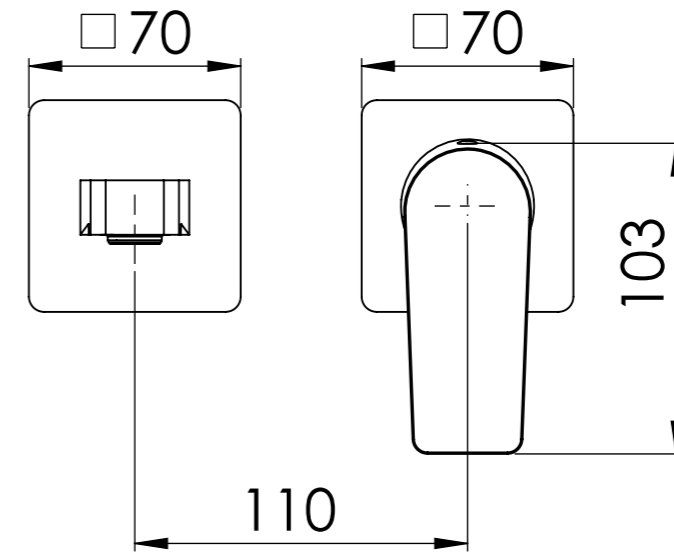

**Descrizione:** Parti esterne 2 piastre per WBOX, miscelatore monocomando lavabo incasso

**Description:** 2 plates external parts WBOX, built-in single lever basin mixer

Portata a 3 bar: 4.5 lt/min  
Flow rate at 3 bar: 1.2 gpm

CONNESSIONE PARTE BOCCA Q15INSWB  
SPOUT PART CONNECTION Q15INSWB

Rosone a muro lato bocca  
Plate on wall spout side

Bocca  
Spout

CONNESSIONE PARTE CARTUCCIA R52APWBAA  
CARTRIDGE PART CONNECTION R52APWBAA

Rosone a muro lato cartuccia  
Plate on wall cartridge side

Maniglia  
Handle

RICAMBI/SPARE PARTS:

CARTUCCIA/CARTRIDGE	R52AP
AERATORE/AERATOR	83NE