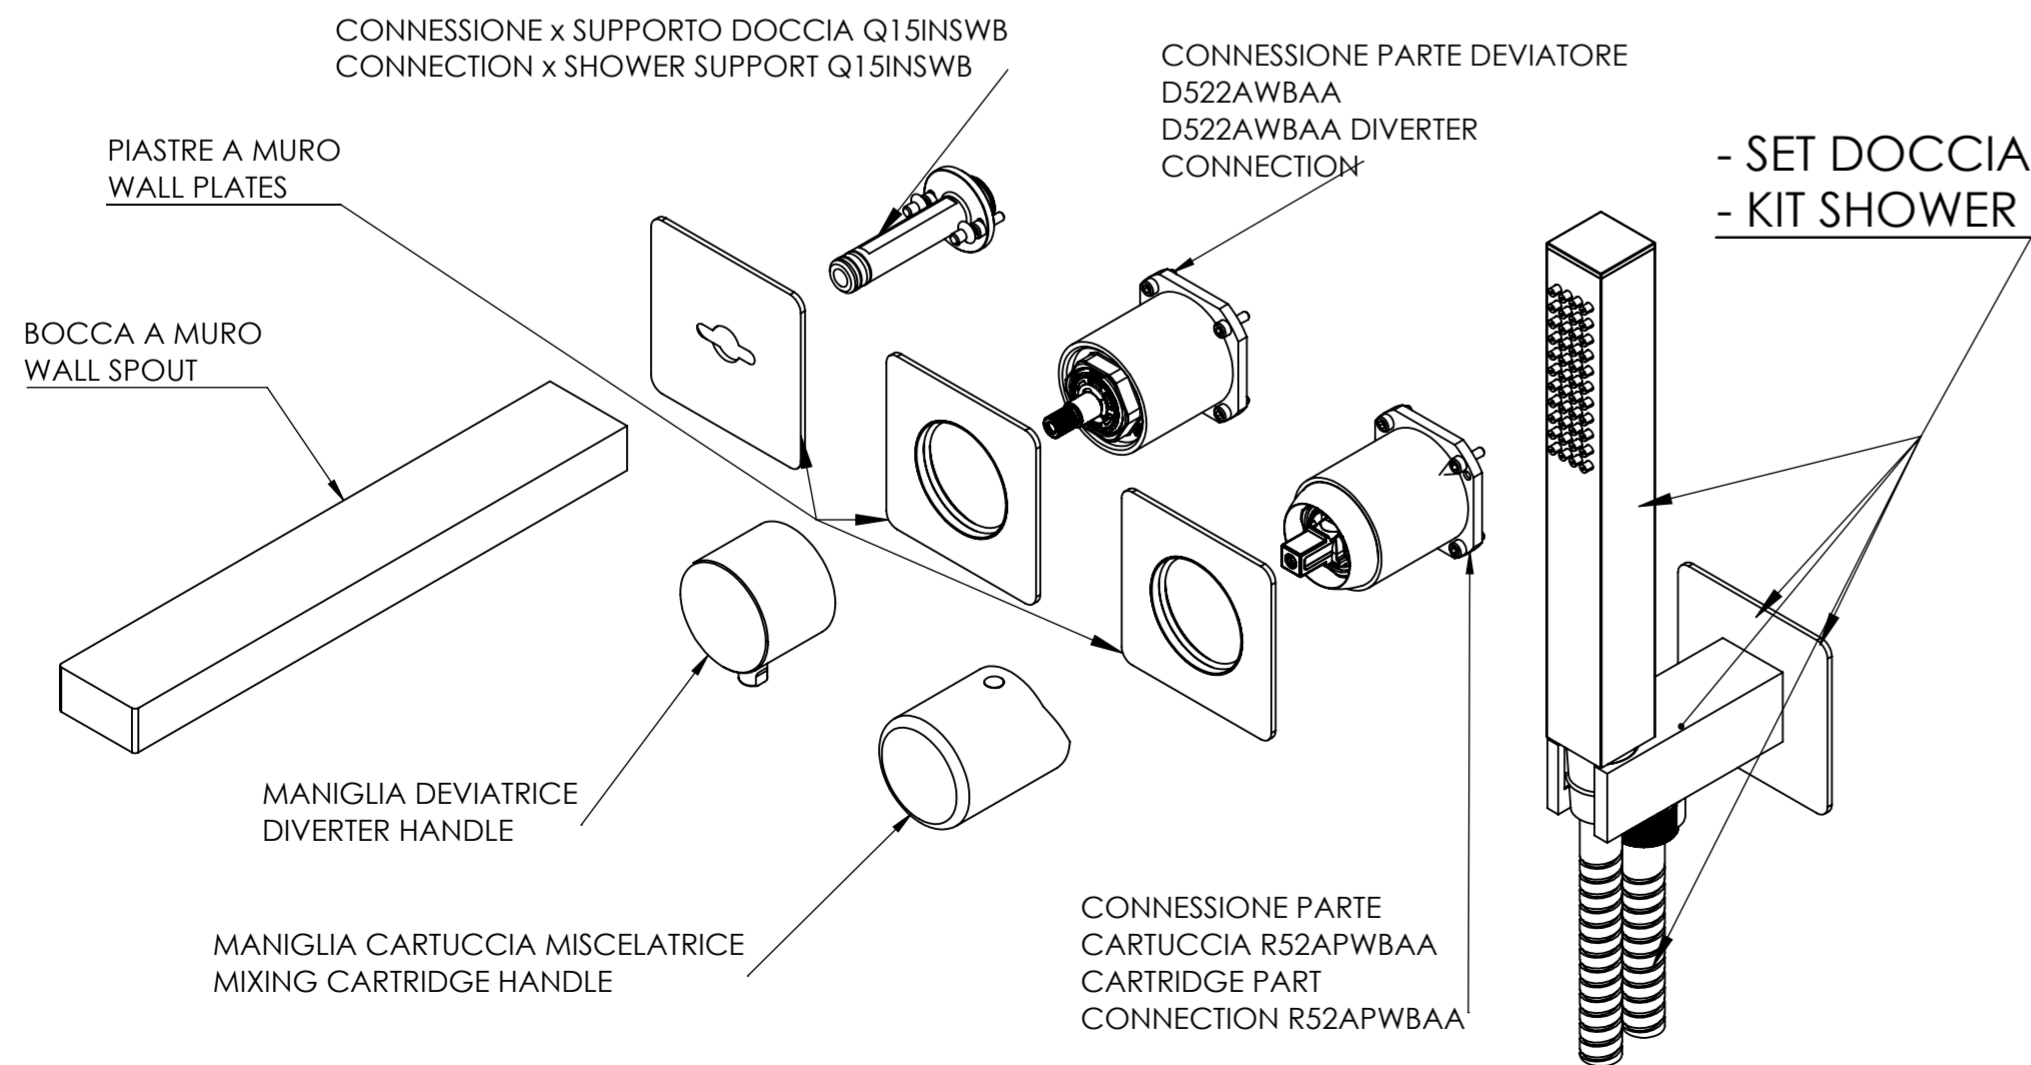

Descrizione: Parti esterne per WBOX, miscelatore monocomando incasso doccia 2 vie. Include set doccia a muro con supporto doccia, flessibile e doccetta.

Description: External parts for WBOX, 2-way built-in single-lever shower mixer. Includes wall-mounted shower set with shower holder, plate, hose and hand shower.

RICAMBI/SPARE PARTS:	
CARTUCCIA/CARTRIDGE	R52AP
DEVIATORE/DIVERTER	D522A
AERATORE/AERATOR	83NEBP