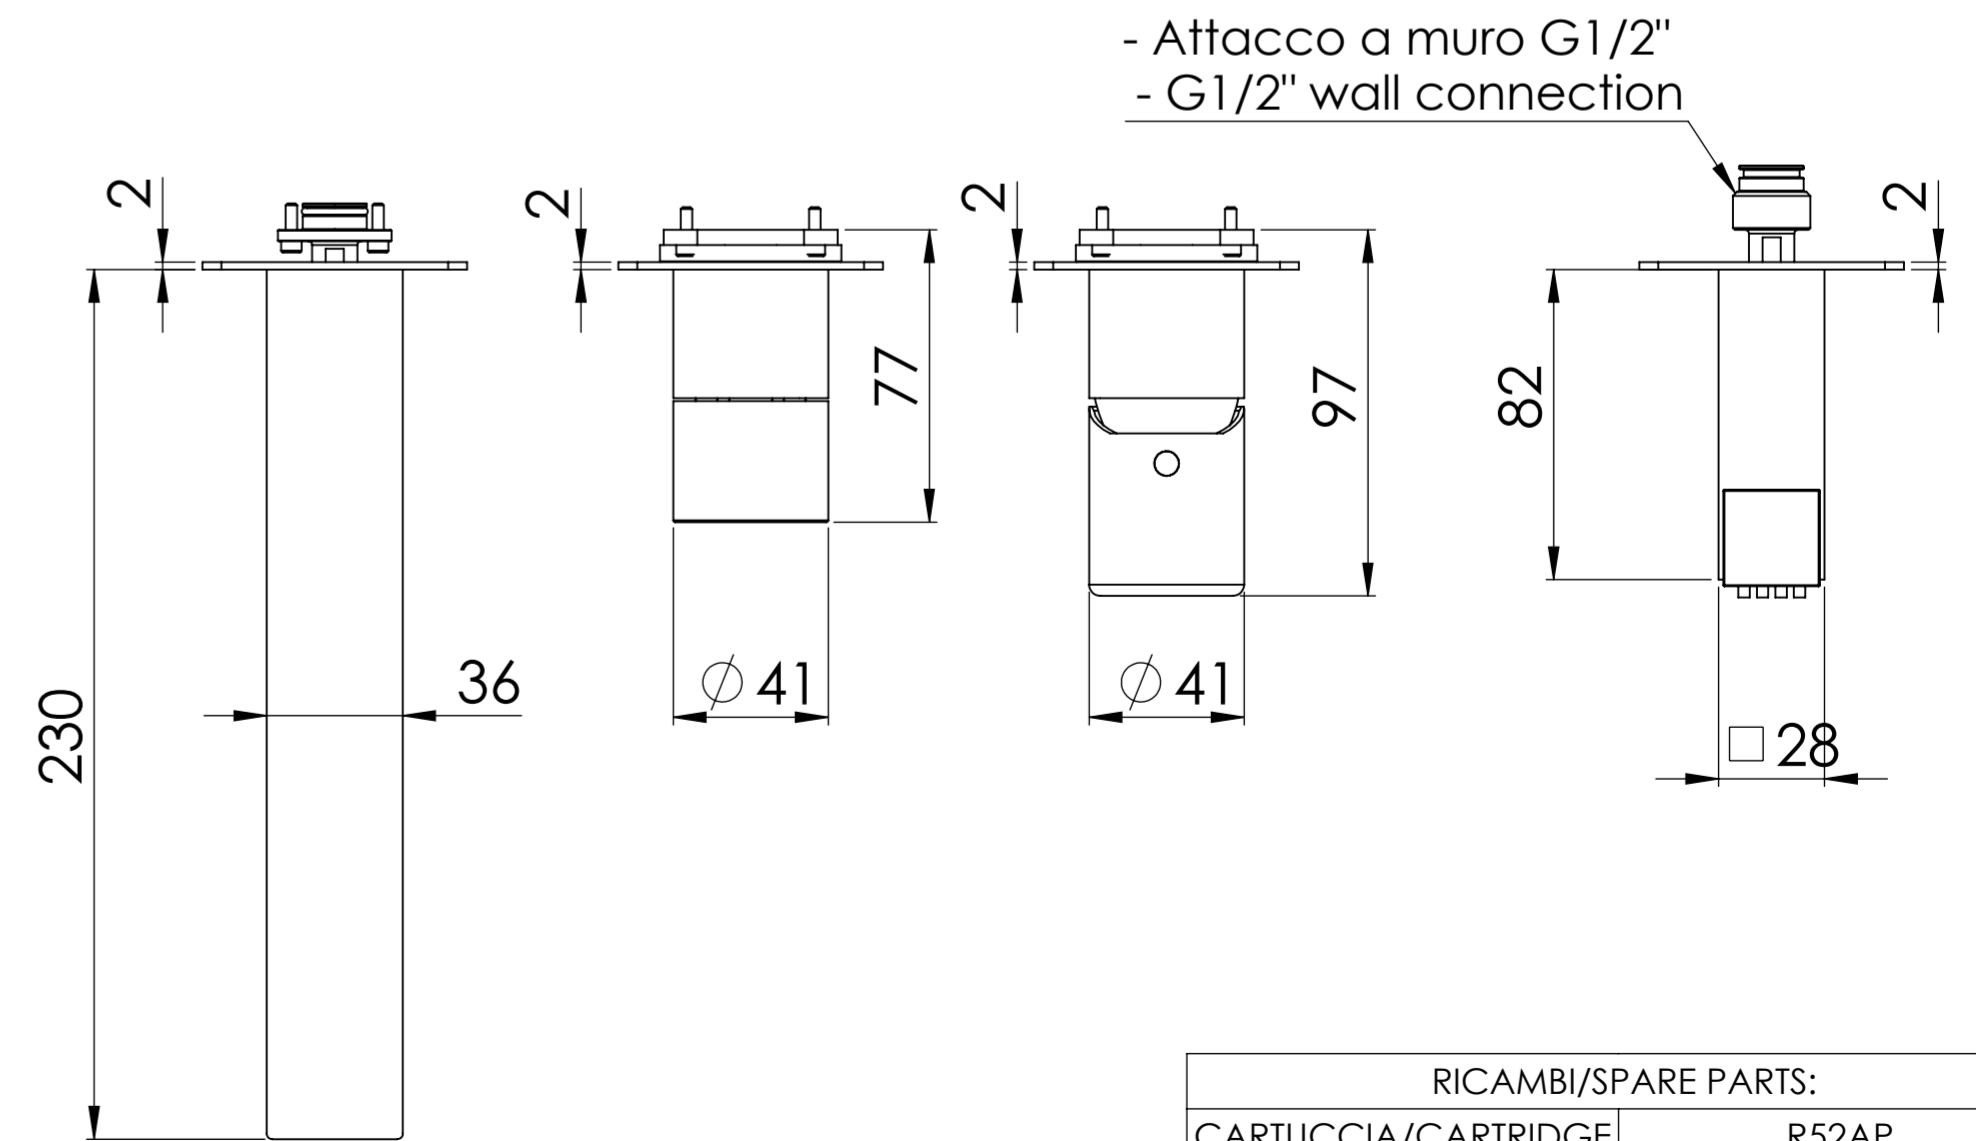

Descrizione: Parti esterne per WBOX, miscelatore monocomando incasso doccia 2 vie. Include set doccia a muro con supporto doccia, flessibile e doccetta.

Description: External parts for WBOX, 2-way built-in single-lever shower mixer. Includes wall-mounted shower set with shower holder, plate, hose and hand shower.

RICAMBI/SPARE PARTS:	
CARTUCCIA/CARTRIDGE	R52AP
DEVIATORE/DIVERTER	D522A
AERATORE/AERATOR	83NEBP