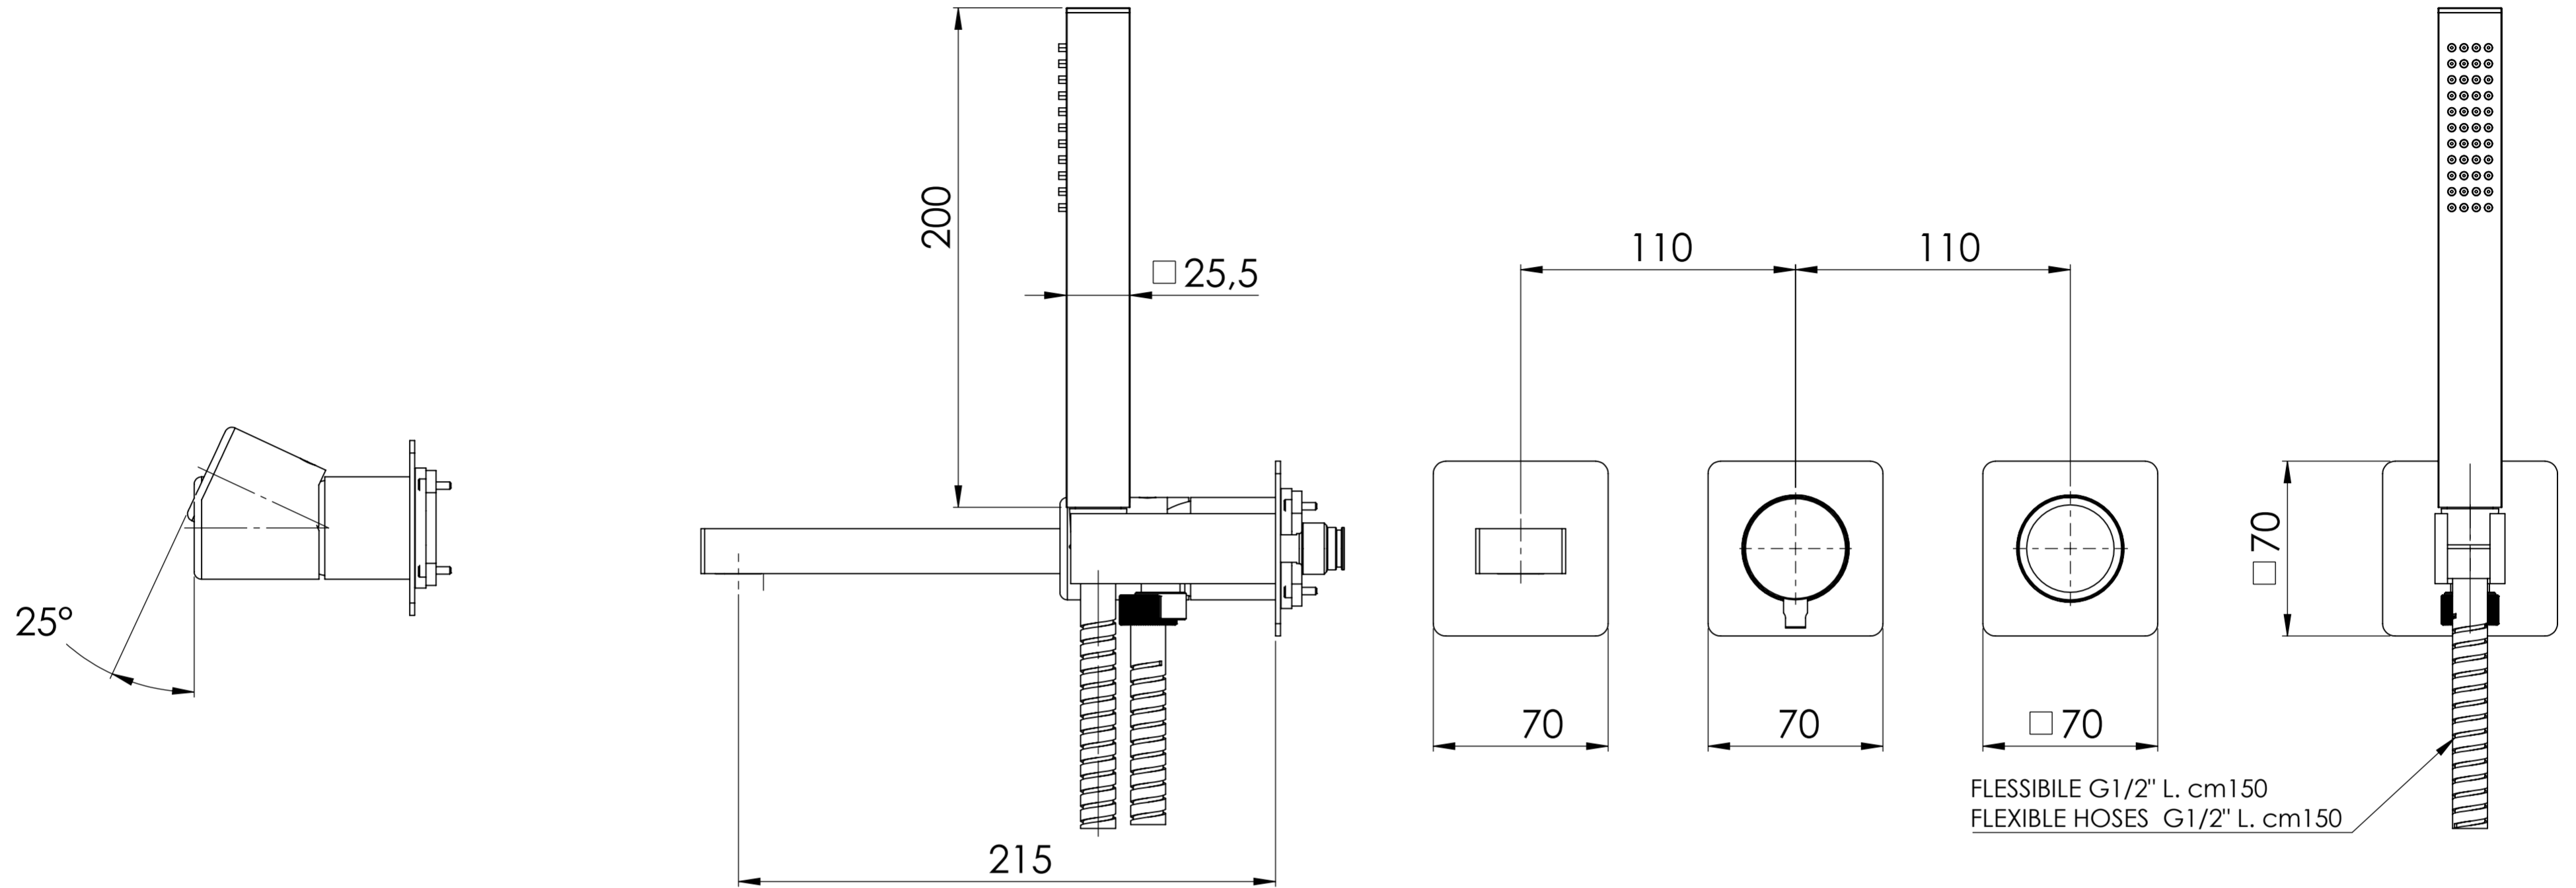

Descrizione: Parti esterne per WBOX, miscelatore monocomando incasso doccia 2 vie. Include set doccia a muro con supporto doccia, flessibile e doccetta.

Description: External parts for WBOX, 2-way built-in single-lever shower mixer. Includes wall-mounted shower set with shower holder, plate, hose and hand shower.

RICAMBI/SPARE PARTS:	
CARTUCCIA/CARTRIDGE	R52AP
DEVIATORE/DIVERTER	D522A
AERATORE/AERATOR	83NEBP