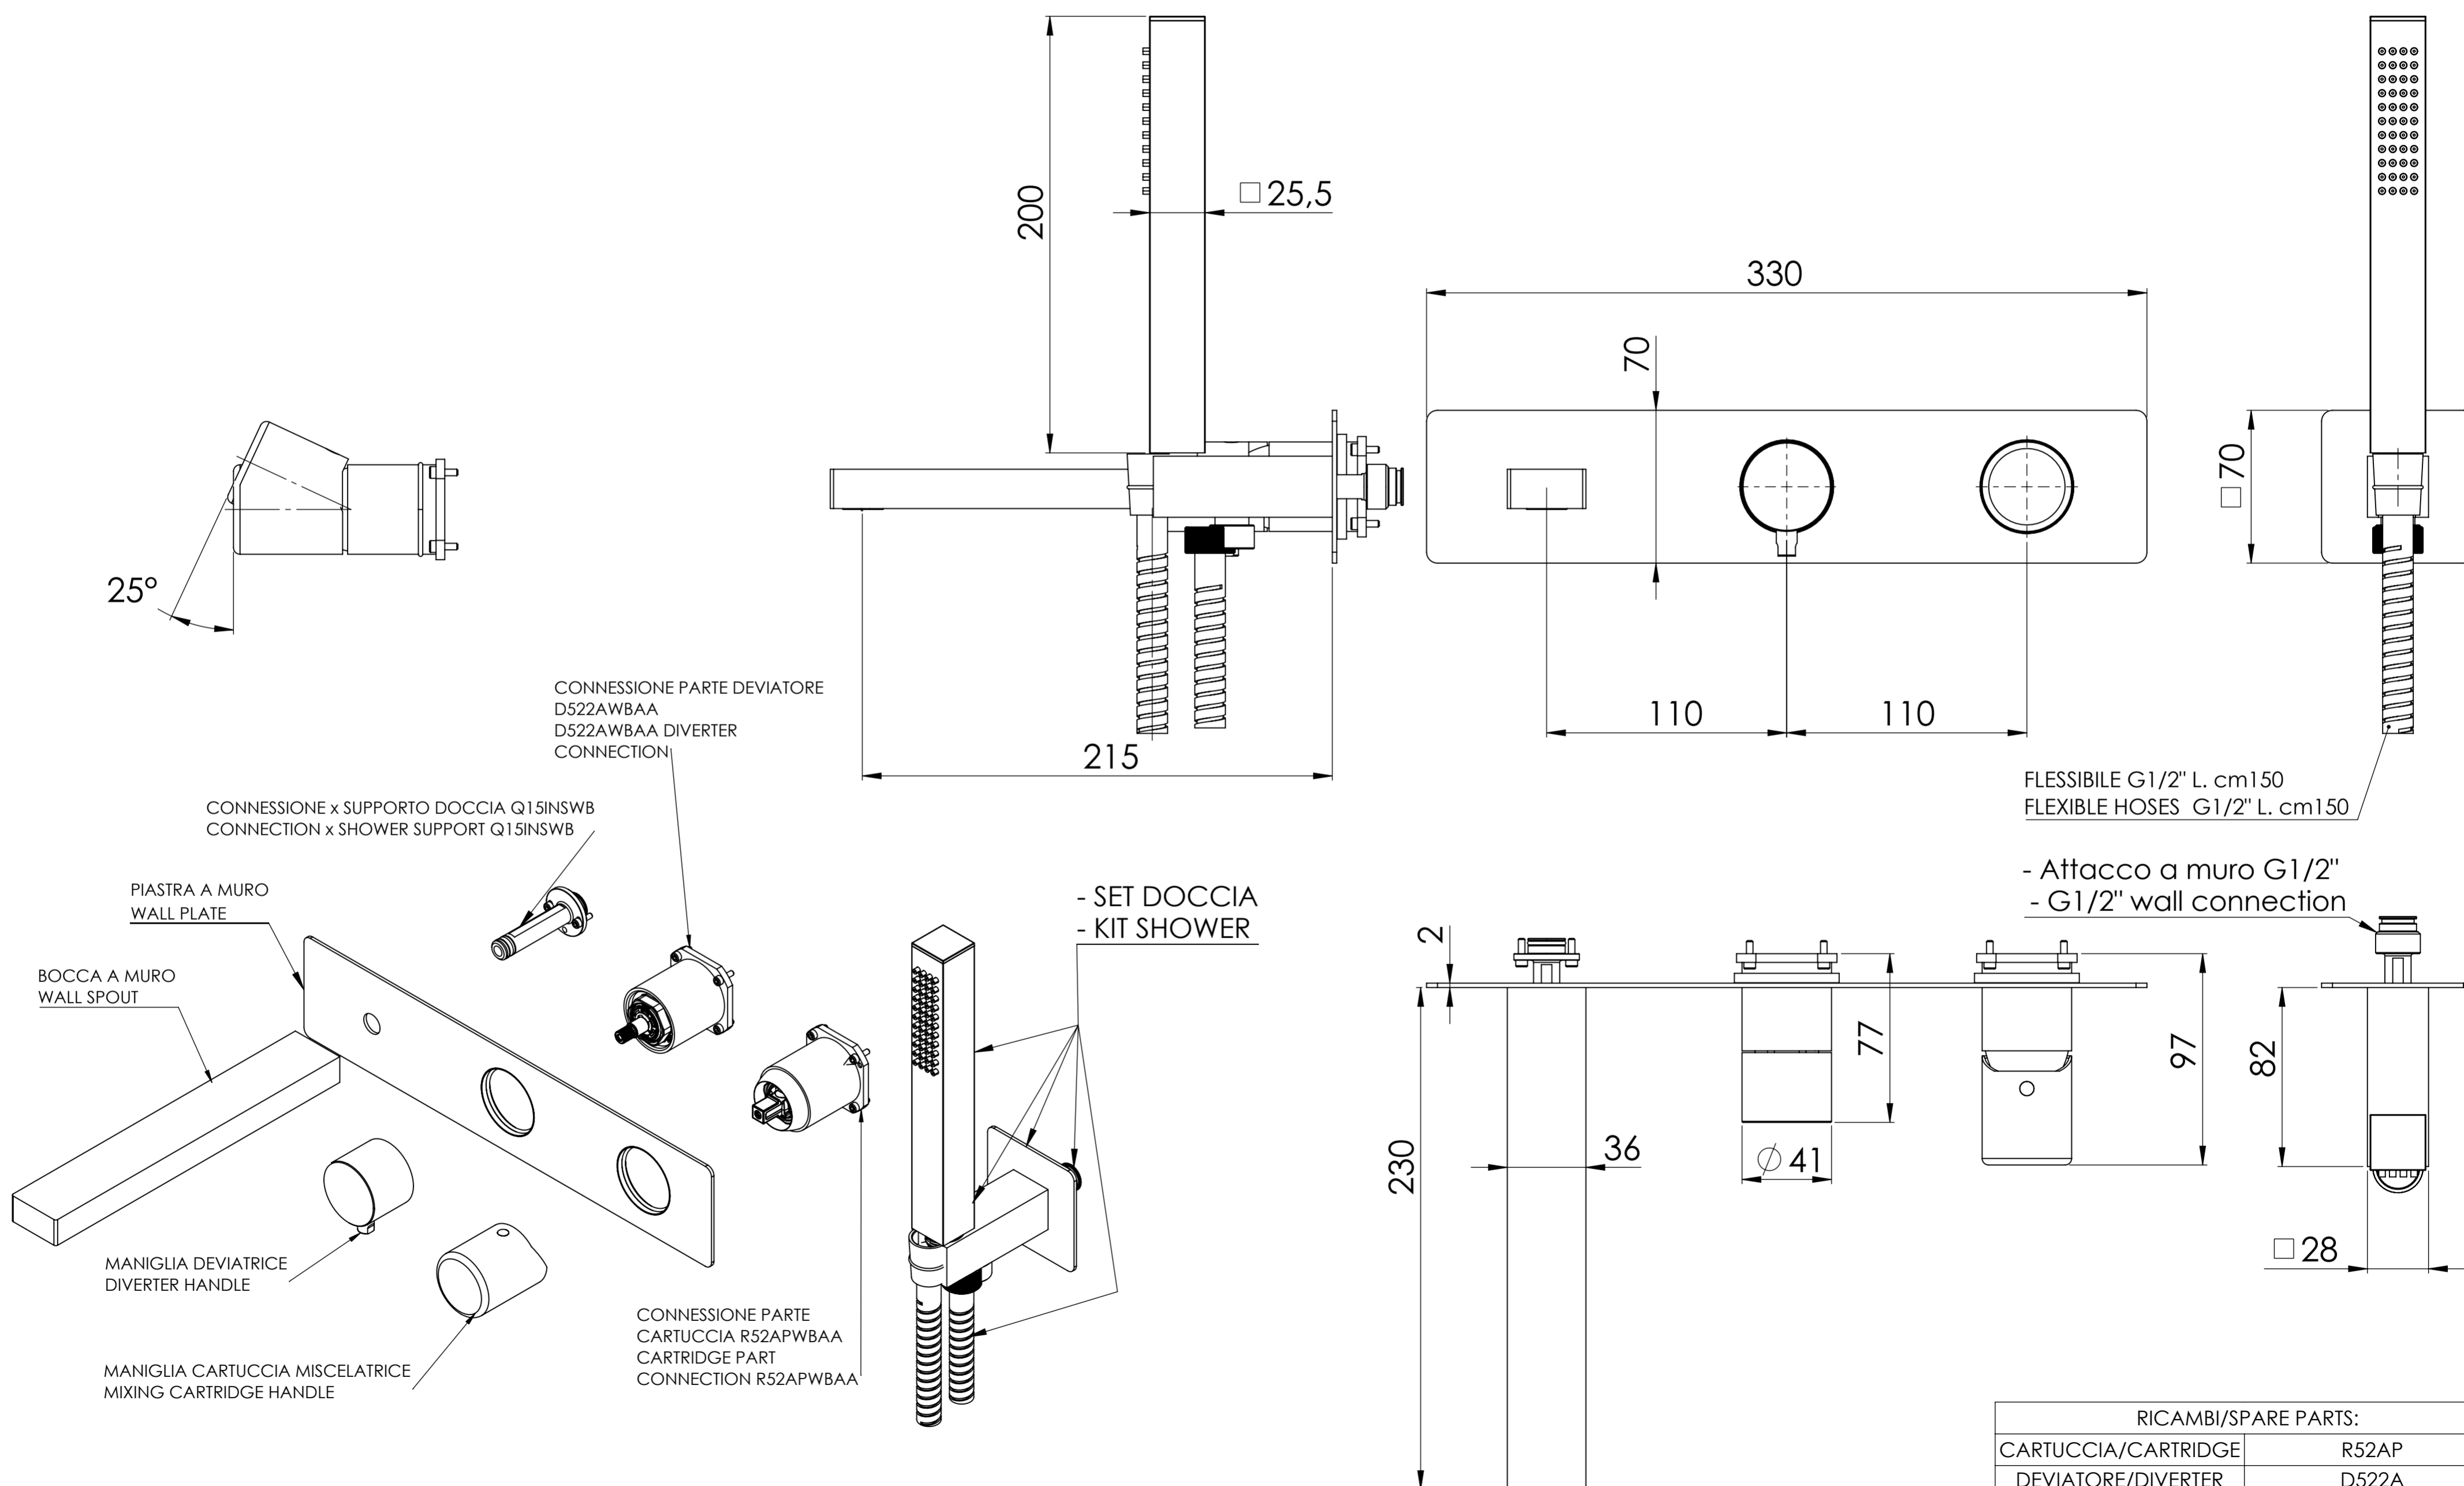

Descrizione: Parti esterne per WBOX, miscelatore monocomando incasso doccia 2 vie. Include set doccia a muro con supporto doccia, flessibile e doccetta.

Description: External parts for WBOX, 2-way built-in single-lever shower mixer. Includes wall-mounted shower set with shower holder, plate, hose and hand shower.

- Attacco a muro G1/2"
- G1/2" wall connection

RICAMBI/SPARE PARTS:	
CARTUCCIA/CARTRIDGE	R52AP
DEVIATORE/DIVERTER	D522A
AERATORE/AERATOR	83NEBP