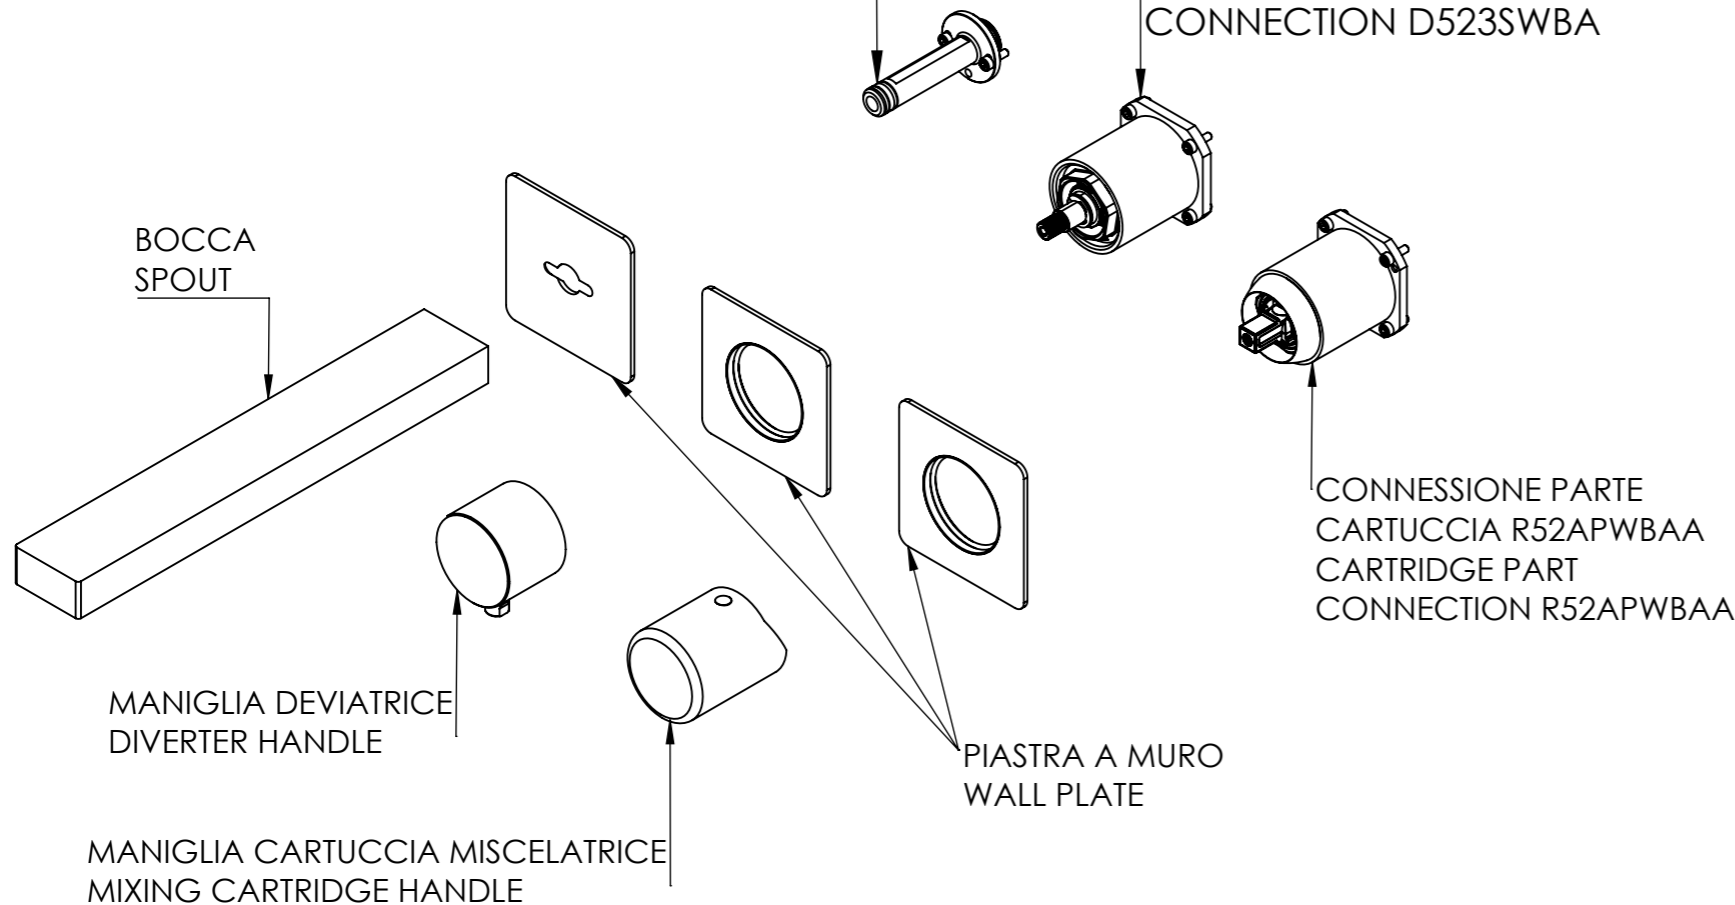

Descrizione: Parti esterne per WBOX, miscelatore monocomando incasso vasca/doccia 3 vie piastre separate. Include bocca a muro, da completare con la seconda e la terza uscita
Description: External parts for WBOX, 3 ways built-in bath/shower single lever on two plates. Wall spout included, to be completed with the second and the third outlet

CONNESSIONE x SUPPORTO DOCCIA Q15INSWB
CONNECTION x SHOWER SUPPORT Q15INSWB

CONNESSIONE x PARTE
DEVIATORE 3 VIE D523SWBAA
3 WAYS DIVERTER PART
CONNECTION D523SWBA

RICAMBI/SPARE PARTS:	
CARTUCCIA/CARTRIDGE	R52AP
DEVIATORE/DIVERTER	D523S
AERATORE/AERATOR	83NEBP