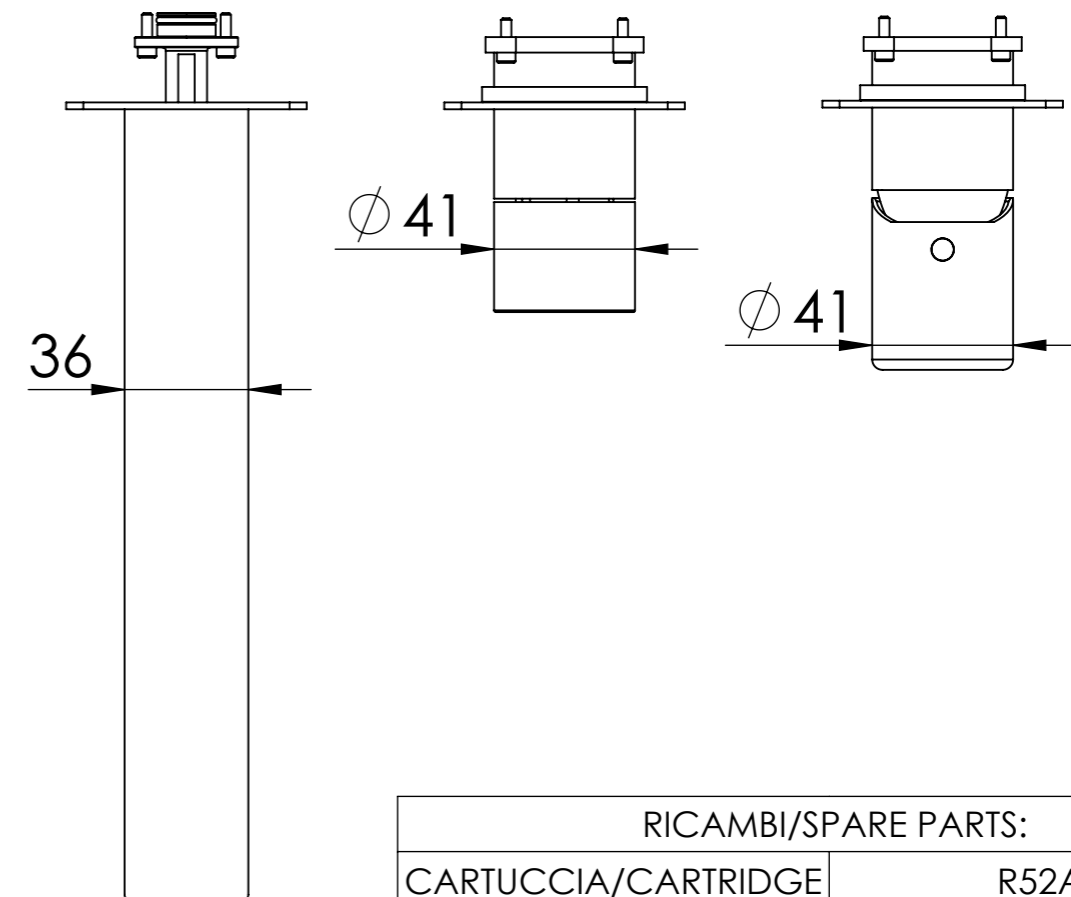

Descrizione: Parti esterne per WBOX, miscelatore monocomando incasso vasca/doccia 3 vie piastre separate. Include bocca a muro, da completare con la seconda e la terza uscita
Description: External parts for WBOX, 3 ways built-in bath/shower single lever on two plates. Wall spout included, to be completed with the second and the third outlet

CONNESSIONE x SUPPORTO DOCCIA Q15INSWB
CONNECTION x SHOWER SUPPORT Q15INSWB

CONNESSIONE x PARTE
DEVIATORE 3 VIE D523SWBAA
3 WAYS DIVERTER PART
CONNECTION D523SWBA

RICAMBI/SPARE PARTS:	
CARTUCCIA/CARTRIDGE	R52AP
DEVIATORE/DIVERTER	D523S
AERATORE/AERATOR	83NEBP