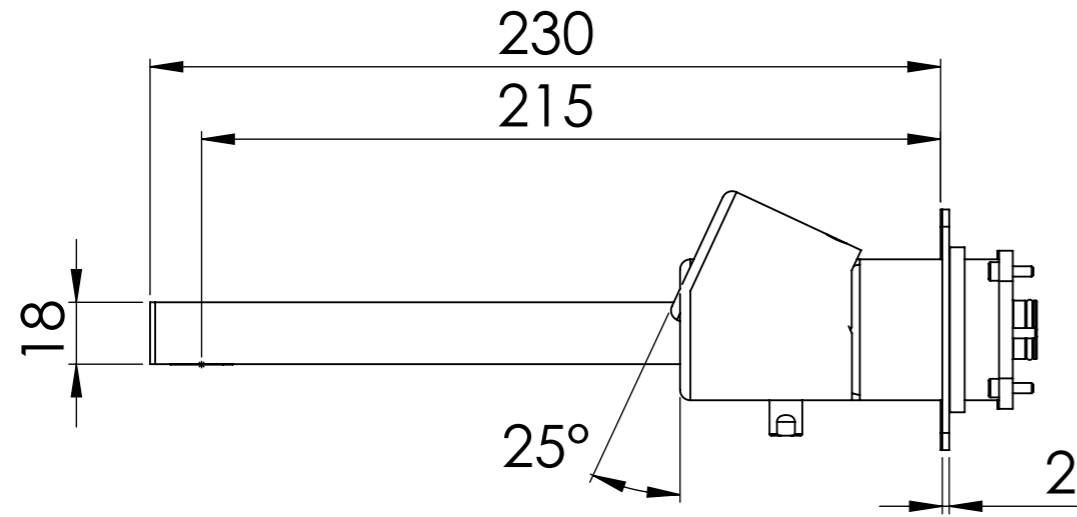

Descrizione: Parti esterne per WBOX, miscelatore monocomando incasso vasca/doccia 3 vie piastre separate. Include bocca a muro, da completare con la seconda e la terza uscita
Description: External parts for WBOX, 3 ways built-in bath/shower single lever on two plates. Wall spout included, to be completed with the second and the third outlet

CONNESSIONE x SUPPORTO DOCCIA Q15INSWB
CONNECTION x SHOWER SUPPORT Q15INSWB

CONNESSIONE x PARTE
DEVIATORE 3 VIE D523SWBAA
3 WAYS DIVERTER PART
CONNECTION D523SWBA

RICAMBI/SPARE PARTS:	
CARTUCCIA/CARTRIDGE	R52AP
DEVIATORE/DIVERTER	D523S
AERATORE/AERATOR	83NEBP