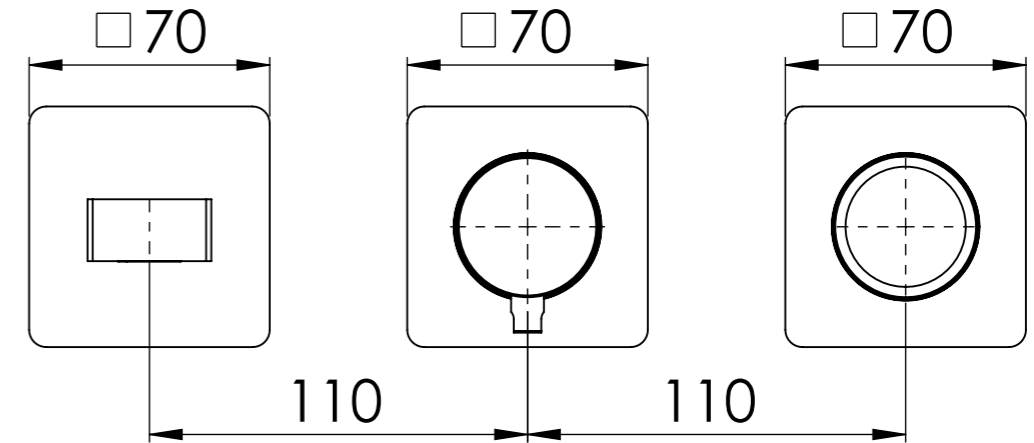

Descrizione: Parti esterne per WBOX, miscelatore monocomando incasso vasca/doccia 3 vie piastre separate. Include bocca a muro, da completare con la seconda e la terza uscita
Description: External parts for WBOX, 3 ways built-in bath/shower single lever on two plates. Wall spout included, to be completed with the second and the third outlet

CONNESSIONE x SUPPORTO DOCCIA Q15INSWB
CONNECTION x SHOWER SUPPORT Q15INSWB

CONNESSIONE x PARTE
DEVIATORE 3 VIE D523SWBAA
3 WAYS DIVERTER PART
CONNECTION D523SWBA

RICAMBI/SPARE PARTS:	
CARTUCCIA/CARTRIDGE	R52AP
DEVIATORE/DIVERTER	D523S
AERATORE/AERATOR	83NEBP