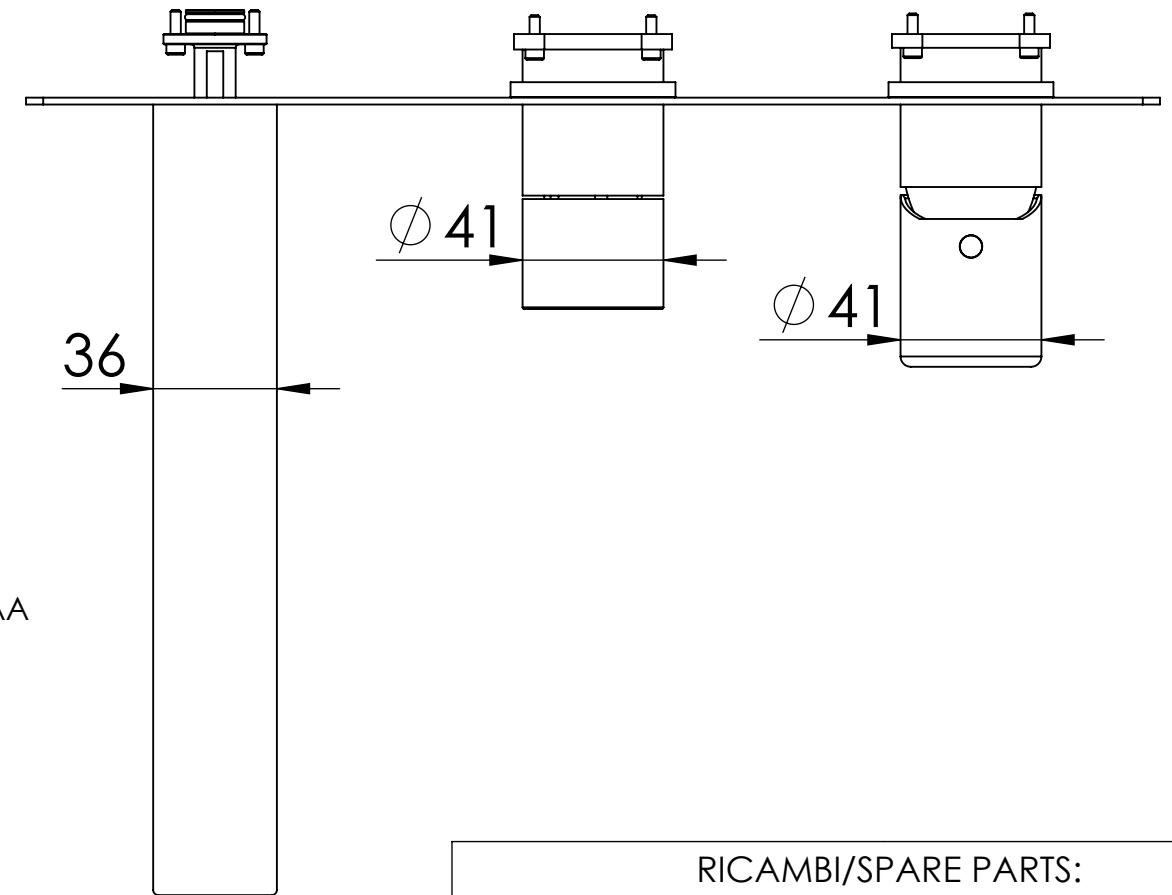

Descrizione: Parti esterne per WBOX, miscelatore monocomando incasso vasca/doccia 3 vie. Include bocca a muro, da completare con la seconda e la terza uscita

Description: External parts for WBOX, 3 ways built-in bath/shower single lever. Wall spout included, to be completed with the second and the third water outlet

CONNESSIONE x SUPPORTO BOCCA Q15INSWB
CONNECTION x SPOUT SUPPORT Q15INSWB

CONNESSIONE x PARTE
DEVIATORE 3 VIE D523SWBAA
3 WAYS DIVERTER PART
CONNECTION D523SWBAA

BOCCA A MURO
WALL SPOUT

MANIGLIA DEVIATRICE
DIVERTER HANDLE

MANIGLIA CARTUCCIA MISCELATRICE
MIXING CARTRIDGE HANDLE

PIASTRA A MURO
WALL PLATE

CONNESSIONE PARTE
CARTUCCIA R52APWBAA
CARTRIDGE PART
CONNECTION R52APWBAA

RICAMBI/SPARE PARTS:

CARTUCCIA/CARTRIDGE	R52AP
DEVIATORE/DIVERTER	D523S
AERATORE/AERATOR	83NEBP