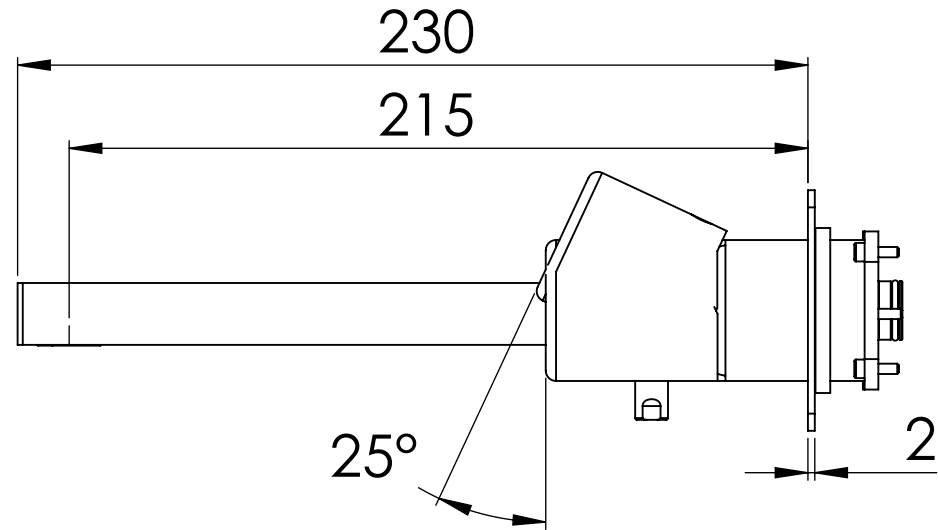

Descrizione: Parti esterne per WBOX, miscelatore monocomando incasso vasca/doccia 3 vie. Include bocca a muro, da completare con la seconda e la terza uscita

Description: External parts for WBOX, 3 ways built-in bath/shower single lever. Wall spout included, to be completed with the second and the third water outlet

CONNESSIONE x SUPPORTO BOCCA Q15INSWB
CONNECTION x SPOUT SUPPORT Q15INSWB

CONNESSIONE x PARTE
DEVIATORE 3 VIE D523SWBAA
3 WAYS DIVERTER PART
CONNECTION D523SWBAA

BOCCA A MURO
WALL SPOUT

MANIGLIA DEVIATRICE
DIVERTER HANDLE