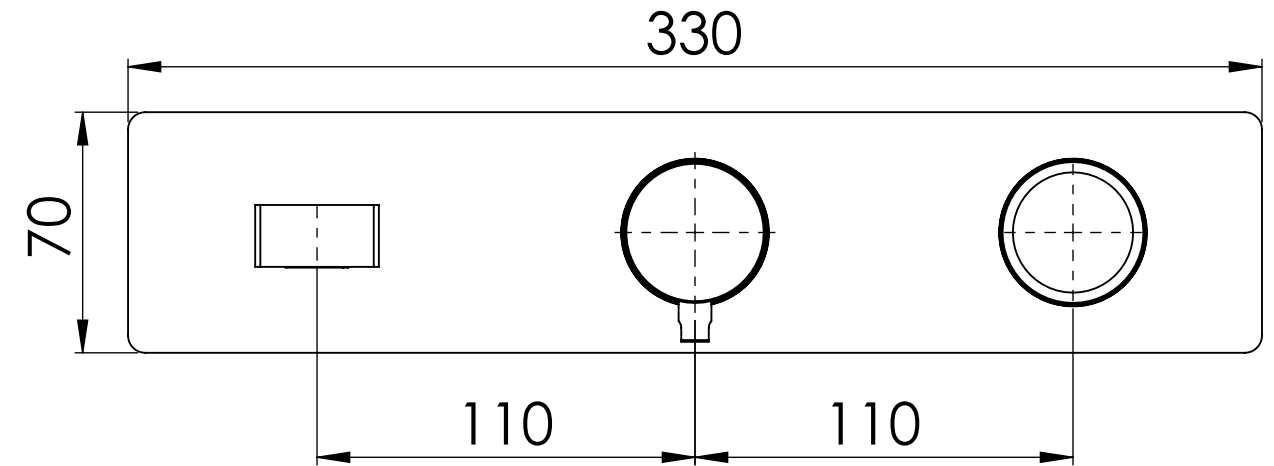

Descrizione: Parti esterne per WBOX, miscelatore monocomando incasso vasca/doccia 3 vie. Include bocca a muro, da completare con la seconda e la terza uscita

Description: External parts for WBOX, 3 ways built-in bath/shower single lever. Wall spout included, to be completed with the second and the third water outlet

CONNESSIONE x SUPPORTO BOCCA Q15INSWB
CONNECTION x SPOUT SUPPORT Q15INSWB

CONNESSIONE x PARTE
DEVIATORE 3 VIE D523SWBAA
3 WAYS DIVERTER PART
CONNECTION D523SWBAA

BOCCA A MURO
WALL SPOUT

MANIGLIA DEVIATRICE
DIVERTER HANDLE

MANIGLIA CARTUCCIA MISCELATRICE
MIXING CARTRIDGE HANDLE

PIASTRA A MURO
WALL PLATE

CONNESSIONE PARTE
CARTUCCIA R52APWBAA
CARTRIDGE PART
CONNECTION R52APWBAA

RICAMBI/SPARE PARTS:

CARTUCCIA/CARTRIDGE	R52AP
DEVIATORE/DIVERTER	D523S
AERATORE/AERATOR	83NEBP