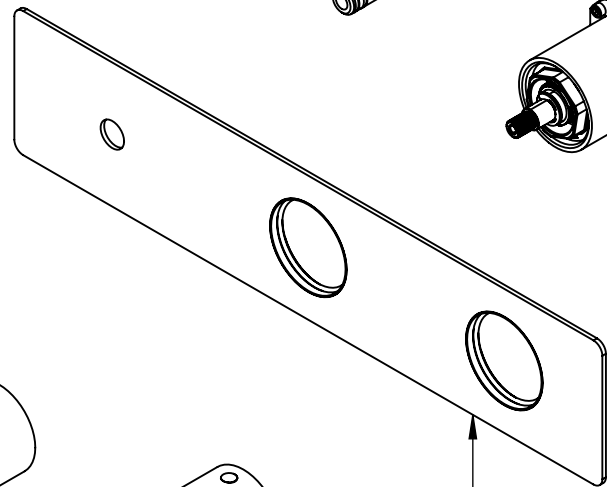

Descrizione: Parti esterne per WBOX, miscelatore monocomando incasso vasca/doccia 3 vie. Include bocca a muro, da completare con la seconda e la terza uscita

Description: External parts for WBOX, 3 ways built-in bath/shower single lever. Wall spout included, to be completed with the second and the third water outlet

CONNESSIONE x SUPPORTO BOCCA Q15INSWB
CONNECTION x SPOUT SUPPORT Q15INSWB

CONNESSIONE x PARTE
DEVIATORE 3 VIE D523SWBAA
3 WAYS DIVERTER PART
CONNECTION D523SWBAA

BOCCA A MURO
WALL SPOUT

MANIGLIA DEVIATRICE
DIVERTER HANDLE

MANIGLIA CARTUCCIA MISCELATRICE
MIXING CARTRIDGE HANDLE

PIASTRA A MURO
WALL PLATE

CONNESSIONE PARTE
CARTUCCIA R52APWBAA
CARTRIDGE PART
CONNECTION R52APWBAA

RICAMBI/SPARE PARTS:

CARTUCCIA/CARTRIDGE	R52AP
DEVIATORE/DIVERTER	D523S
AERATORE/AERATOR	83NEBP