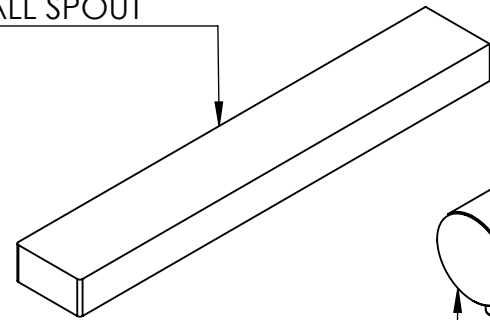

Descrizione: Parti esterne per WBOX, miscelatore monocomando incasso vasca/doccia 3 vie. Include bocca a muro, da completare con la seconda e la terza uscita

Description: External parts for WBOX, 3 ways built-in bath/shower single lever. Wall spout included, to be completed with the second and the third water outlet

CONNESSIONE x SUPPORTO BOCCA Q15INSWB
CONNECTION x SPOUT SUPPORT Q15INSWB

CONNESSIONE x PARTE
DEVIATORE 3 VIE D523SWBAA
3 WAYS DIVERTER PART
CONNECTION D523SWBAA

BOCCA A MURO
WALL SPOUT

MANIGLIA DEVIATRICE
DIVERTER HANDLE

MANIGLIA CARTUCCIA MISCELATRICE
MIXING CARTRIDGE HANDLE

PIASTRA A MURO
WALL PLATE

CONNESSIONE PARTE
CARTUCCIA R52APWBAA
CARTRIDGE PART
CONNECTION R52APWBAA

RICAMBI/SPARE PARTS:

CARTUCCIA/CARTRIDGE	R52AP
DEVIATORE/DIVERTER	D523S
AERATORE/AERATOR	83NEBP