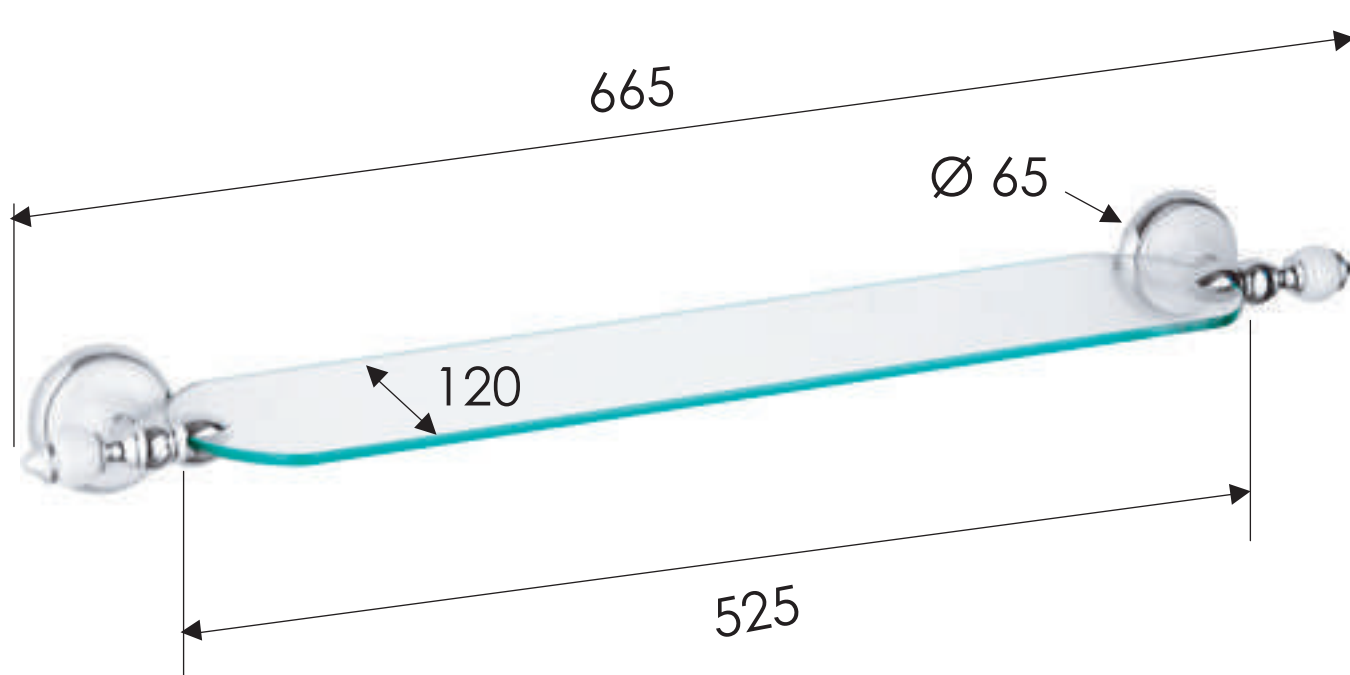

REMER

RUBINETTERIE

SCHEDA TECNICA

ART. COD.

TECHNICAL FEATURES

EP20

MATERIALI / MATERIALS

OTTONE CROMATO / CHROME PLATED BRASS