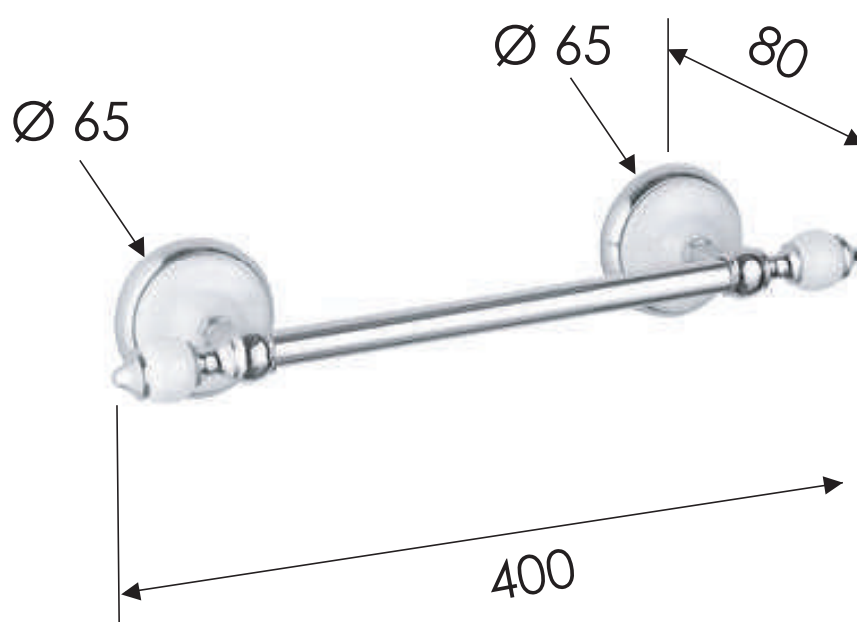

REMER

RUBINETTERIE

SCHEDA TECNICA

ART. COD.

TECHNICAL FEATURES

EP40

MATERIALI / MATERIALS

OTTONE CROMATO / CHROME PLATED BRASS