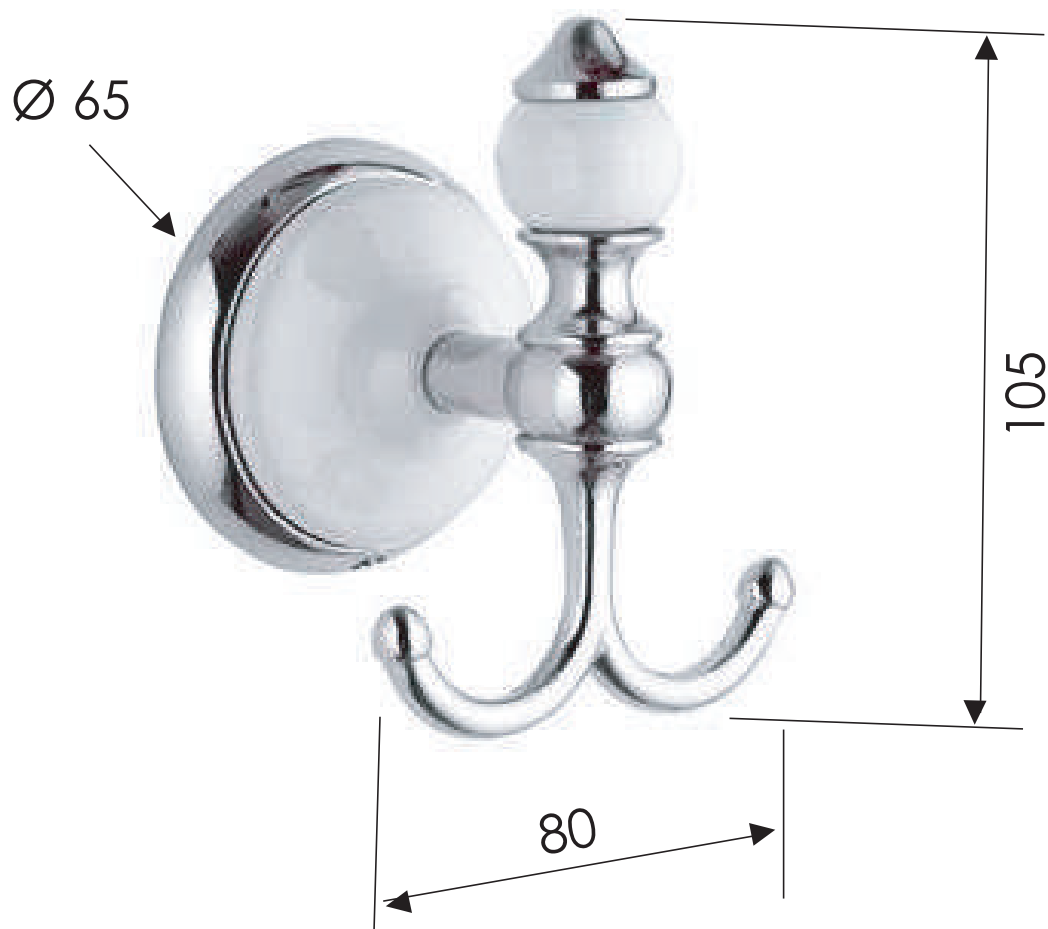

REMER

RUBINETTERIE

SCHEDA TECNICA

TECHNICAL FEATURES

ART. COD.

EP50

MATERIALI / MATERIALS

OTTONE CROMATO / CHROME PLATED BRASS