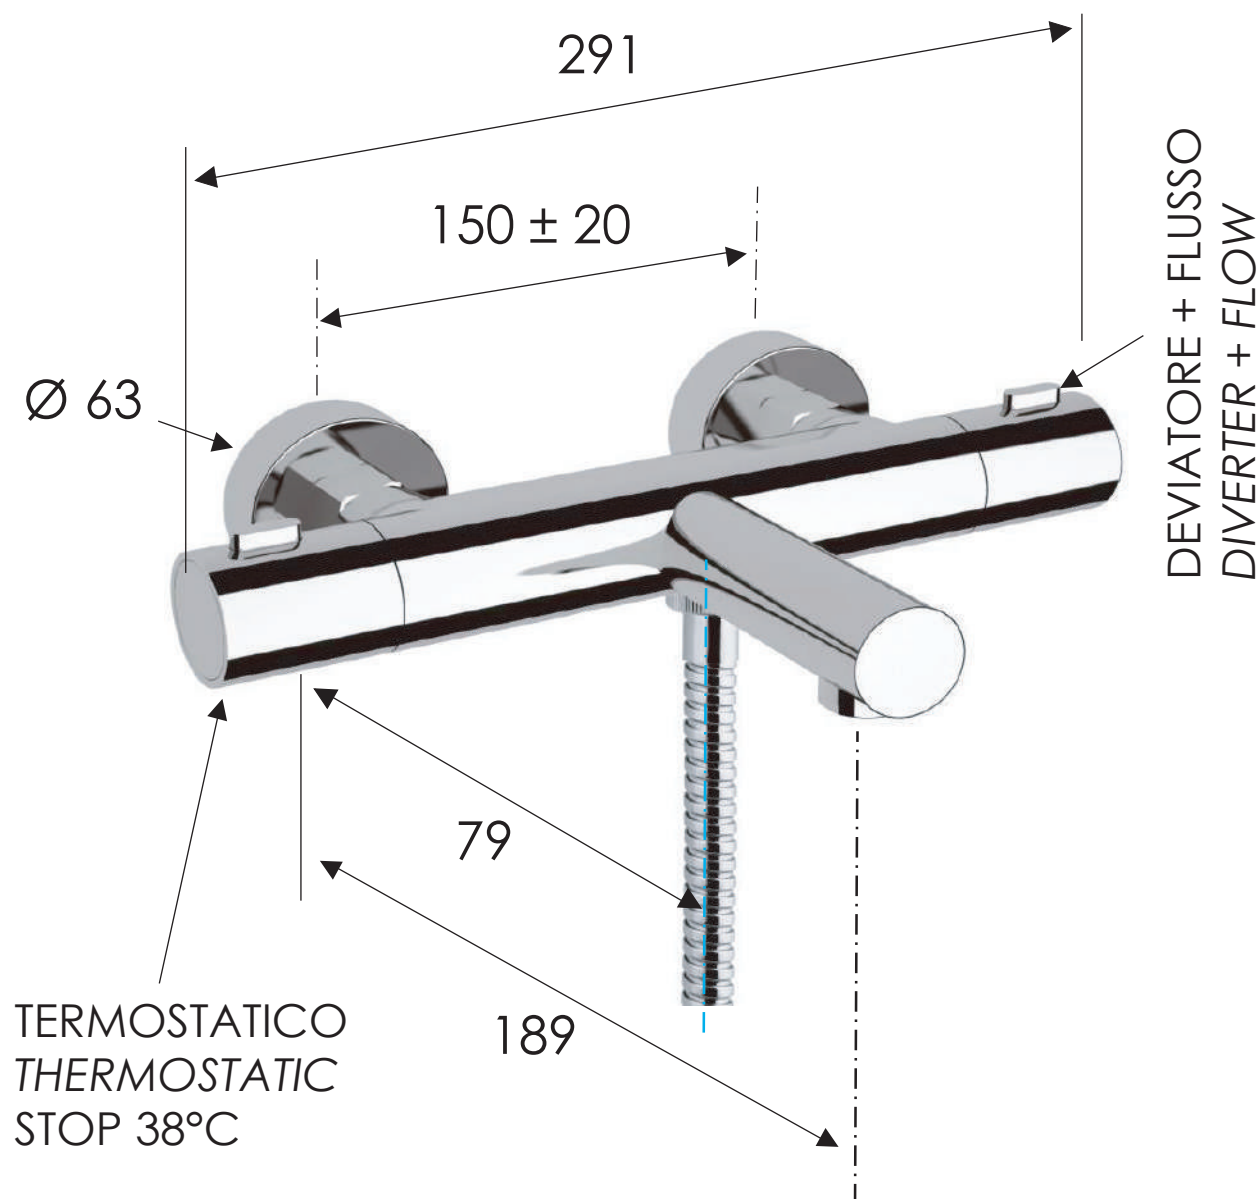

# REMER

RUBINETTERIE

SCHEDA TECNICA

TECHNICAL FEATURES

ART. COD.

EQ05

## MATERIALI / MATERIALS

OTTONE CROMATO / CHROME PLATED BRASS

ABS CROMATO / CHROME PLATED ABS