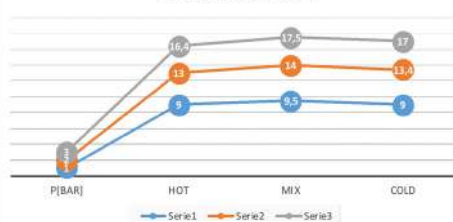

COMPONENTI - COMPONENTS

Cartuccia R52AP
Cartridge R52AP

CARATTERISTICHE - FEATURES

Disponibile in Finitura
Available in Finishing

2 Vie
2 Ways

FLOW RATE [L/MIN]-G1/2"
FREE DISCHARGE

FLOW RATE [L/MIN]-G3/4"
FREE DISCHARGE