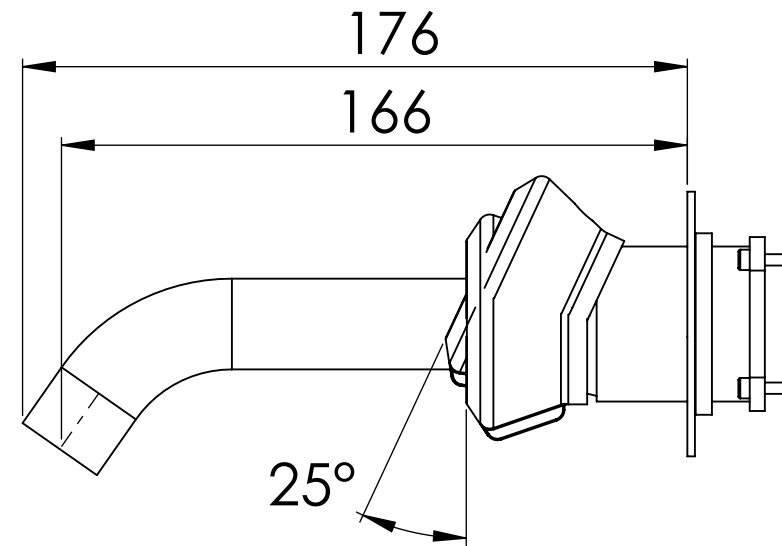

Descrizione: Parti esterne per WBOX, miscelatore monocomando lavabo incasso

Description: External parts WBOX, built-in single lever basin mixer

Portata a 3 bar: 4.5 lt/min
Flow rate at 3 bar: 1.2 gpm

Connessione parte bocca Q15INSWB
Spout part connection Q15INSWB