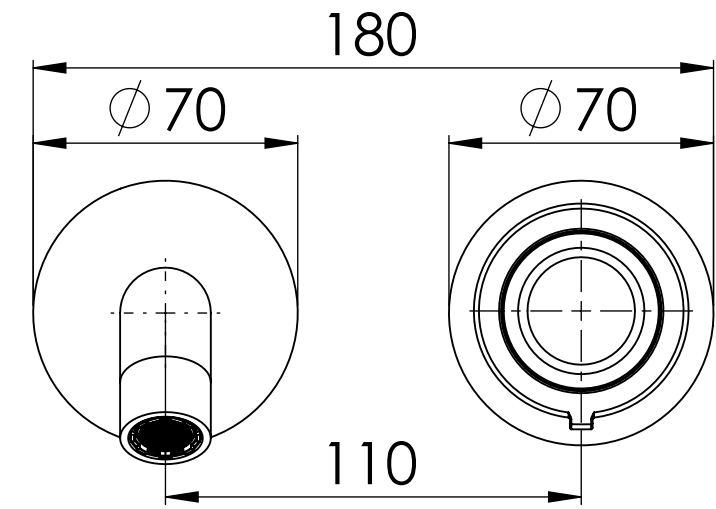

Descrizione: Parti esterne per WBOX, miscelatore monocomando lavabo incasso

Description: External parts WBOX, built-in single lever basin mixer

Portata a 3 bar: 4.5 lt/min
Flow rate at 3 bar: 1.2 gpm

Connessione parte bocca Q15INSWB
Spout part connection Q15INSWB