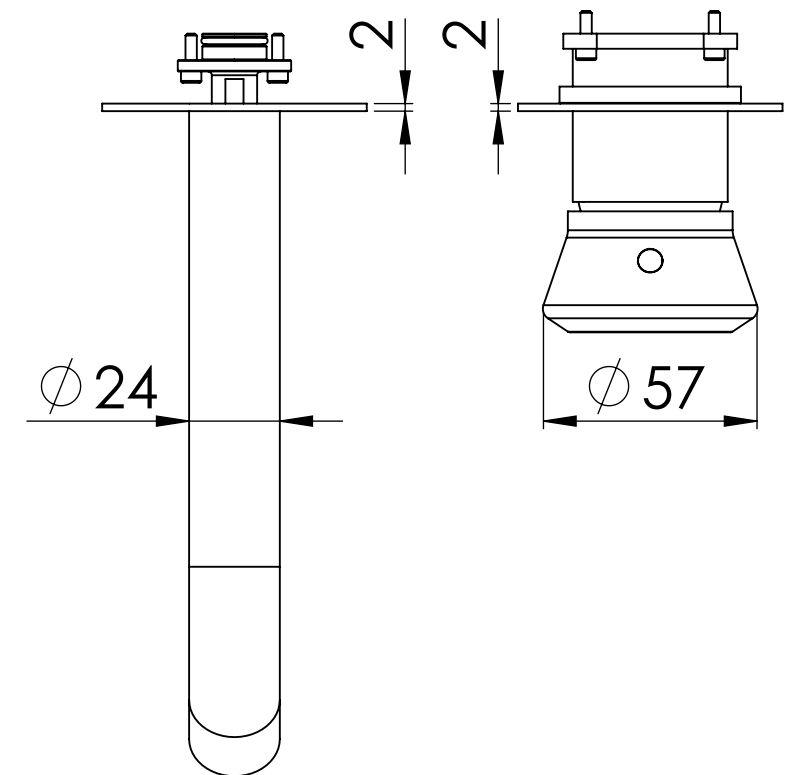

Descrizione: Parti esterne per WBOX, miscelatore monocomando lavabo incasso

Description: External parts WBOX, built-in single lever basin mixer

Portata a 3 bar: 4.5 lt/min
Flow rate at 3 bar: 1.2 gpm

Connessione parte bocca Q15INSWB
Spout part connection Q15INSWB