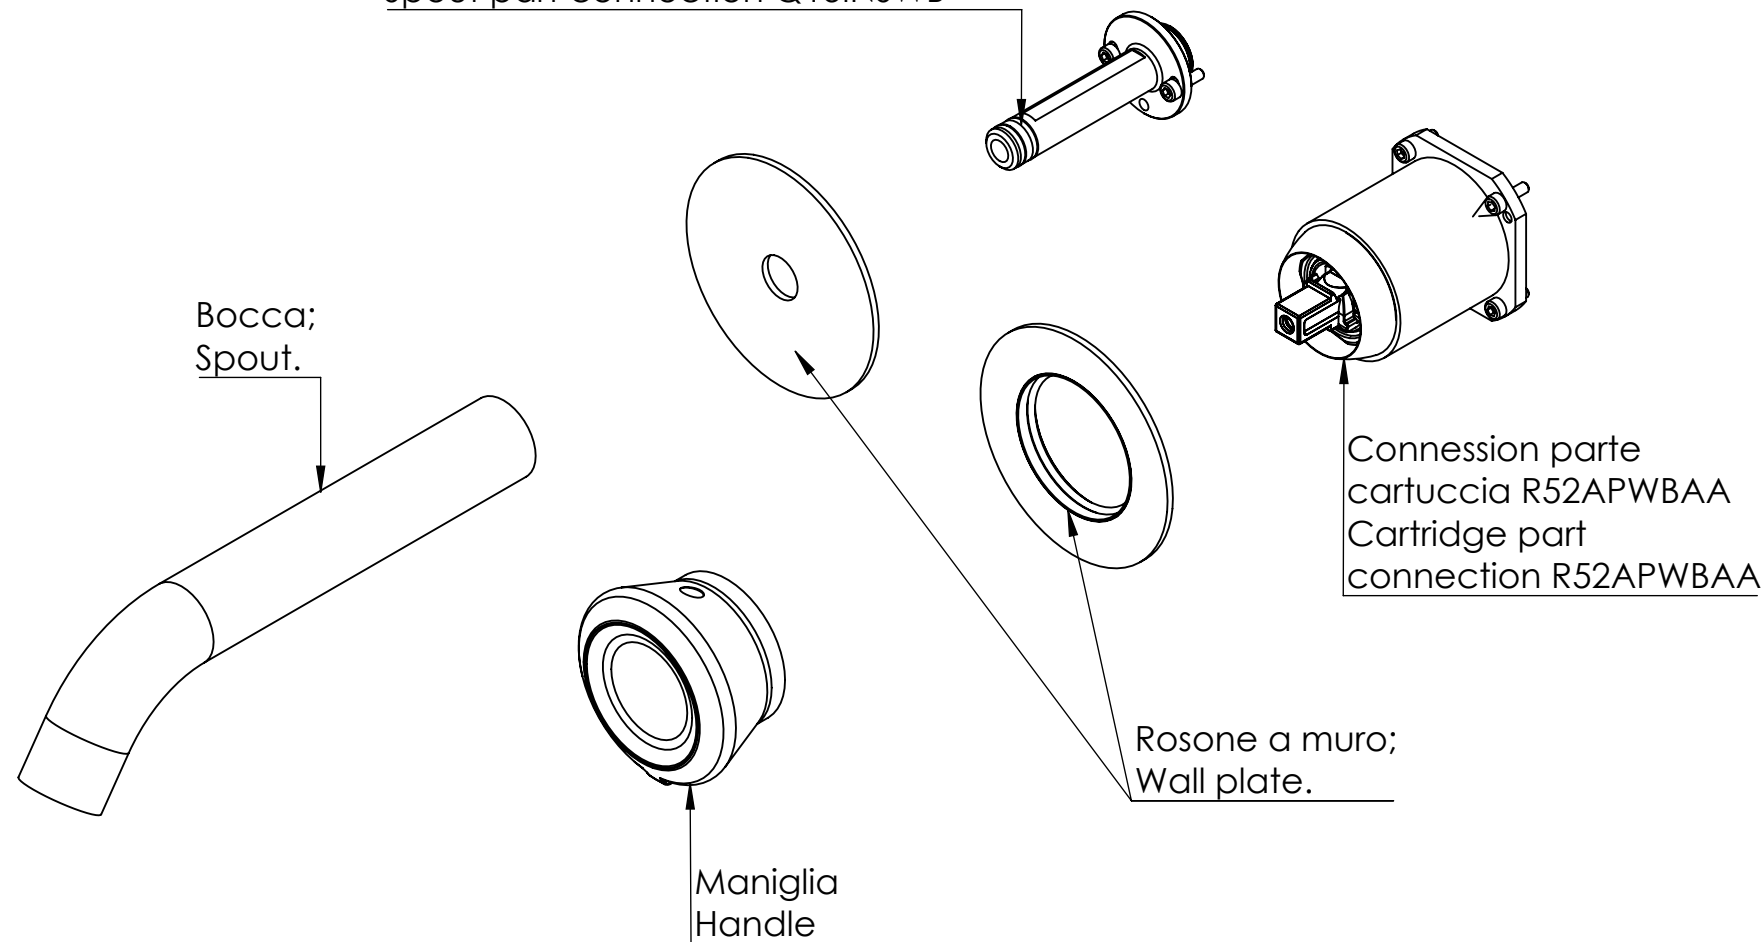

Descrizione: Parti esterne per WBOX, miscelatore monocomando lavabo incasso

Description: External parts WBOX, built-in single lever basin mixer

Portata a 3 bar: 4.5 lt/min
Flow rate at 3 bar: 1.2 gpm

Connessione parte bocca Q15INSWB
Spout part connection Q15INSWB

Ricambi / Spare parts	
Cartuccia / Cartridge	R52AP
Aeratore / Aerator	83QK72GP12