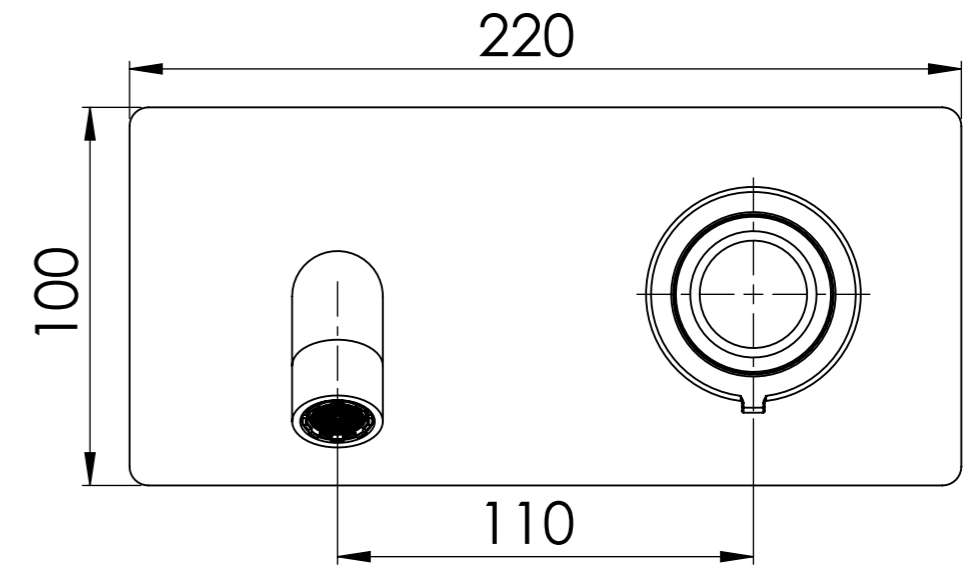

Descrizione: Parti esterne per WBOX, miscelatore monocomando lavabo incasso

Description: External parts WBOX, built-in single lever basin mixer

Portata a 3 bar: 4.5 lt/min
Flow rate at 3 bar: 1.2 gpm

Connessione parte bocca Q15INSWB
Spout part connection Q15INSWB