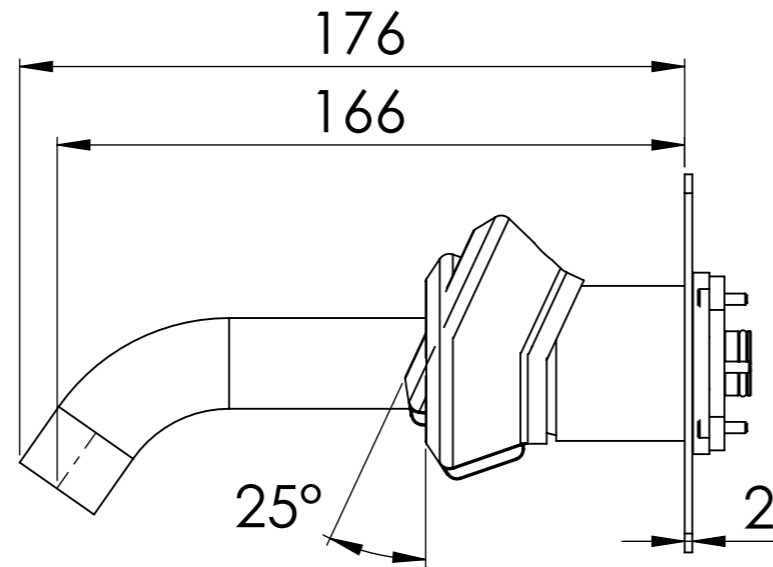

Descrizione: Parti esterne per WBOX, miscelatore monocomando lavabo incasso

Description: External parts WBOX, built-in single lever basin mixer

Portata a 3 bar: 4.5 lt/min
Flow rate at 3 bar: 1.2 gpm

Connessione parte bocca Q15INSWB
Spout part connection Q15INSWB