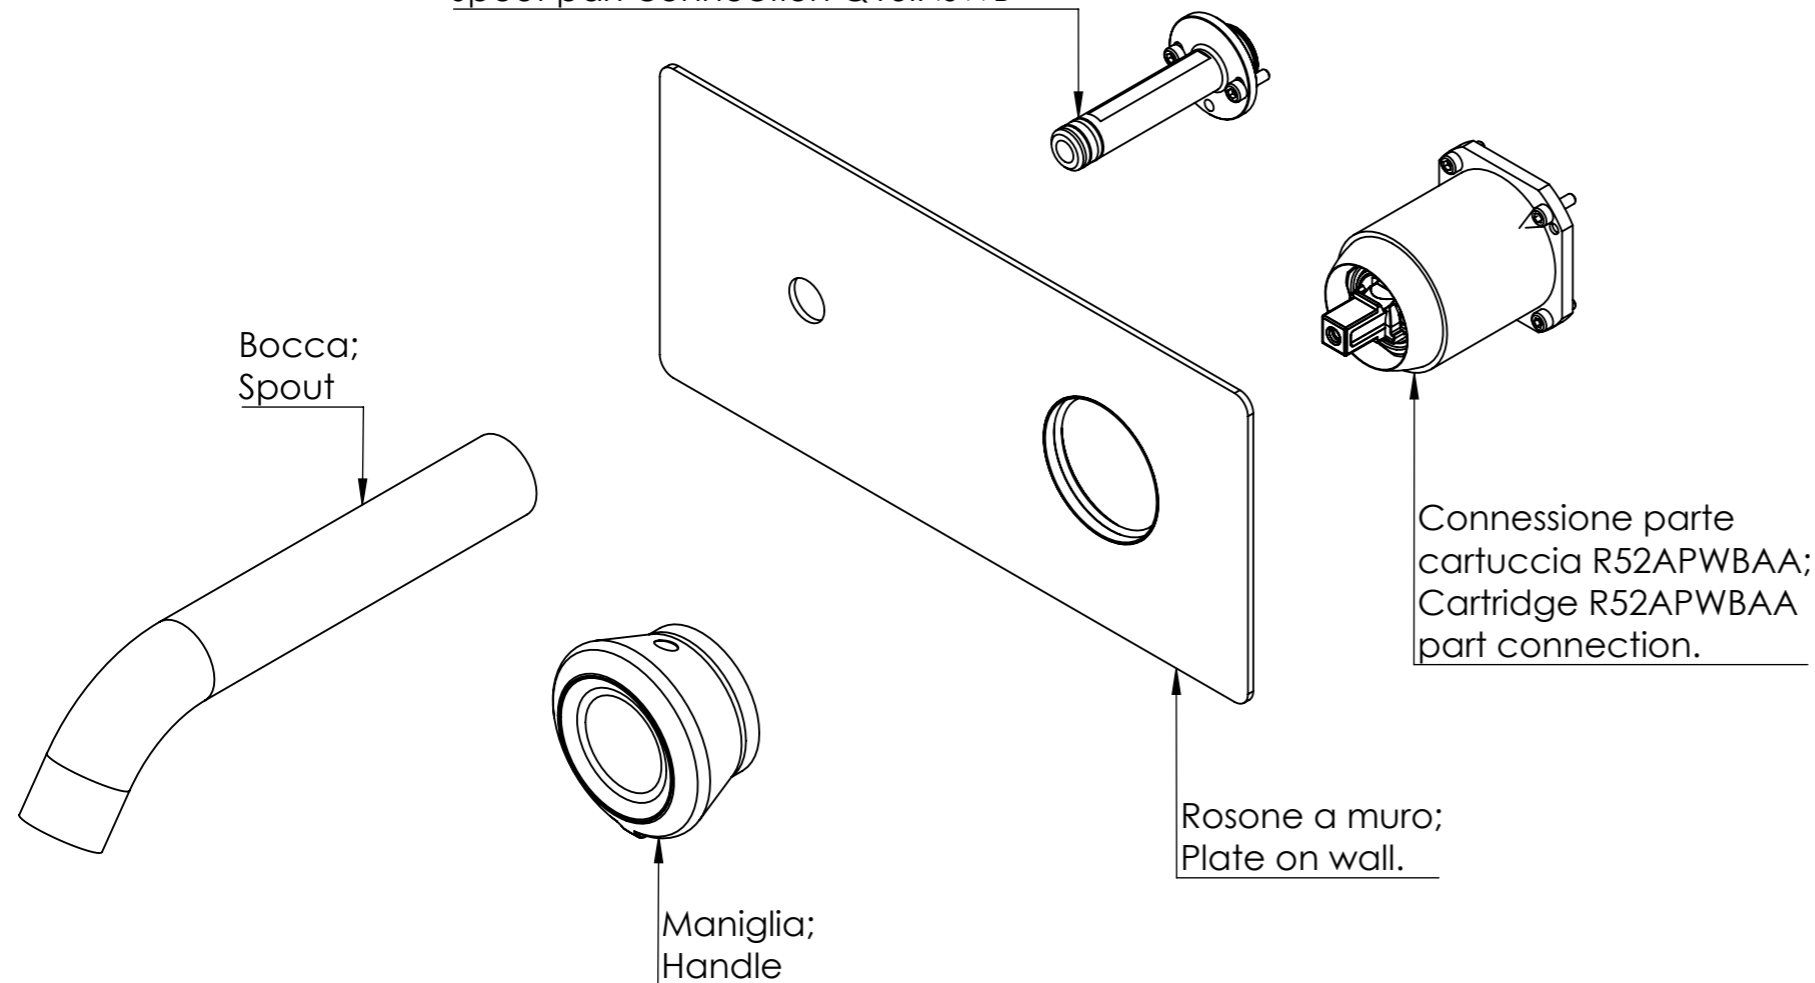

Descrizione: Parti esterne per WBOX, miscelatore monocomando lavabo incasso

Description: External parts WBOX, built-in single lever basin mixer

Portata a 3 bar: 4.5 lt/min
Flow rate at 3 bar: 1.2 gpm

Connessione parte bocca Q15INSWB
Spout part connection Q15INSWB

RICAMBI/SPARE PARTS:

CARTUCCIA/CARTRIDGE	R52AP
AERATORE/AERATOR	83QK72GPM12