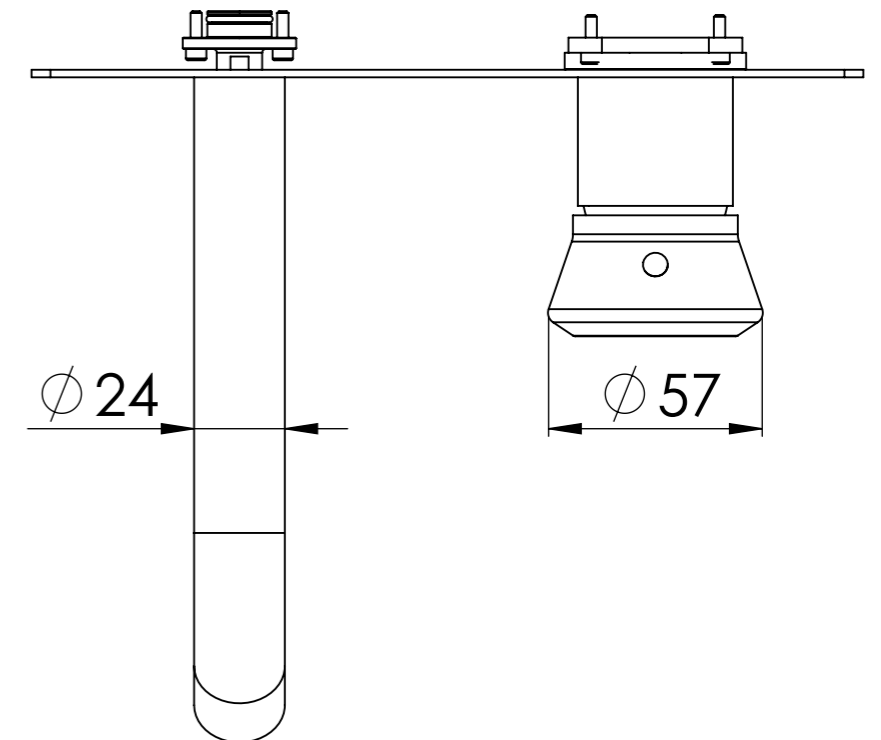

Descrizione: Parti esterne per WBOX, miscelatore monocomando lavabo incasso

Description: External parts WBOX, built-in single lever basin mixer

Portata a 3 bar: 4.5 lt/min
Flow rate at 3 bar: 1.2 gpm

Connessione parte bocca Q15INSWB
Spout part connection Q15INSWB

RICAMBI/SPARE PARTS:

CARTUCCIA/CARTRIDGE	R52AP
AERATORE/AERATOR	83QK72GPM12