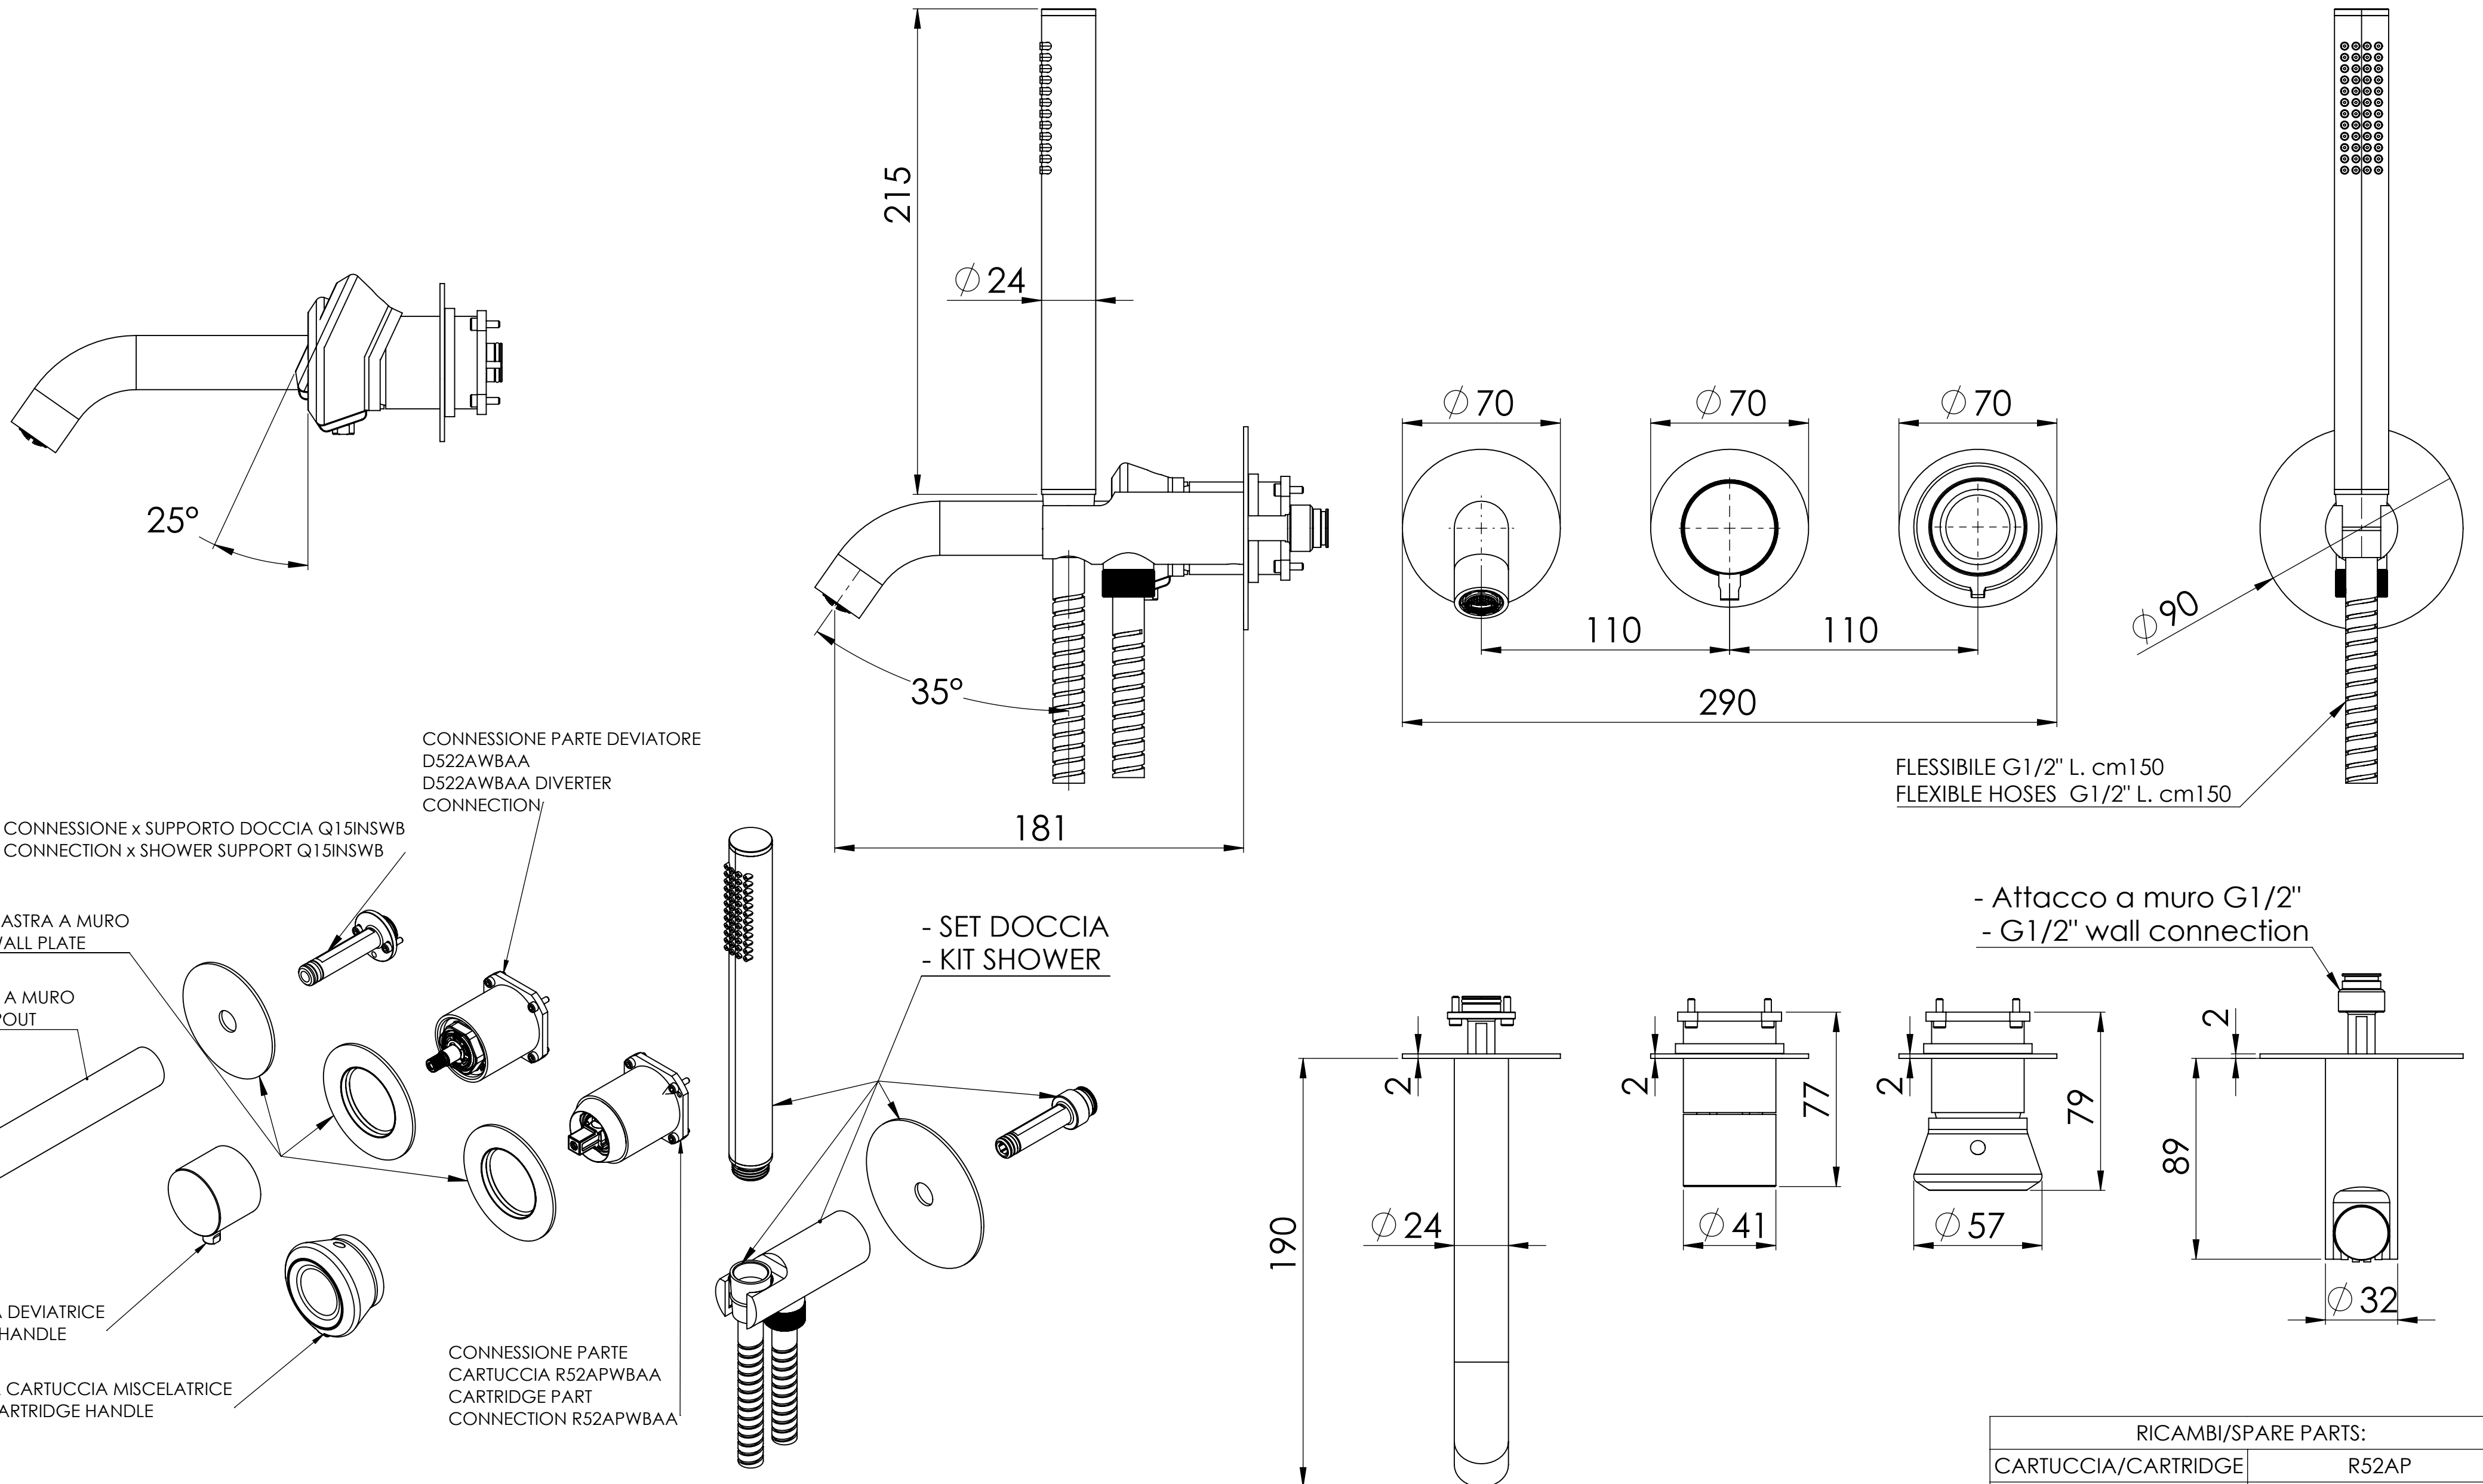

Descrizione: Parti esterne per WBOX, miscelatore monocomando incasso doccia 2 vie. Include set doccia a muro con supporto doccia, flessibile e doccetta, da completare con la seconda uscita..

Description: External parts for WBOX, 2-way built-in single-lever shower mixer. Includes wall-mounted shower set with shower holder, plate, hose and hand shower, to be completed with the second outlet..

RICAMBI/SPARE PARTS:	
CARTUCCIA/CARTRIDGE	R52AP
DEVIATORE/DIVERTER	D522A
AERATORE/AERATOR	83QK72BP