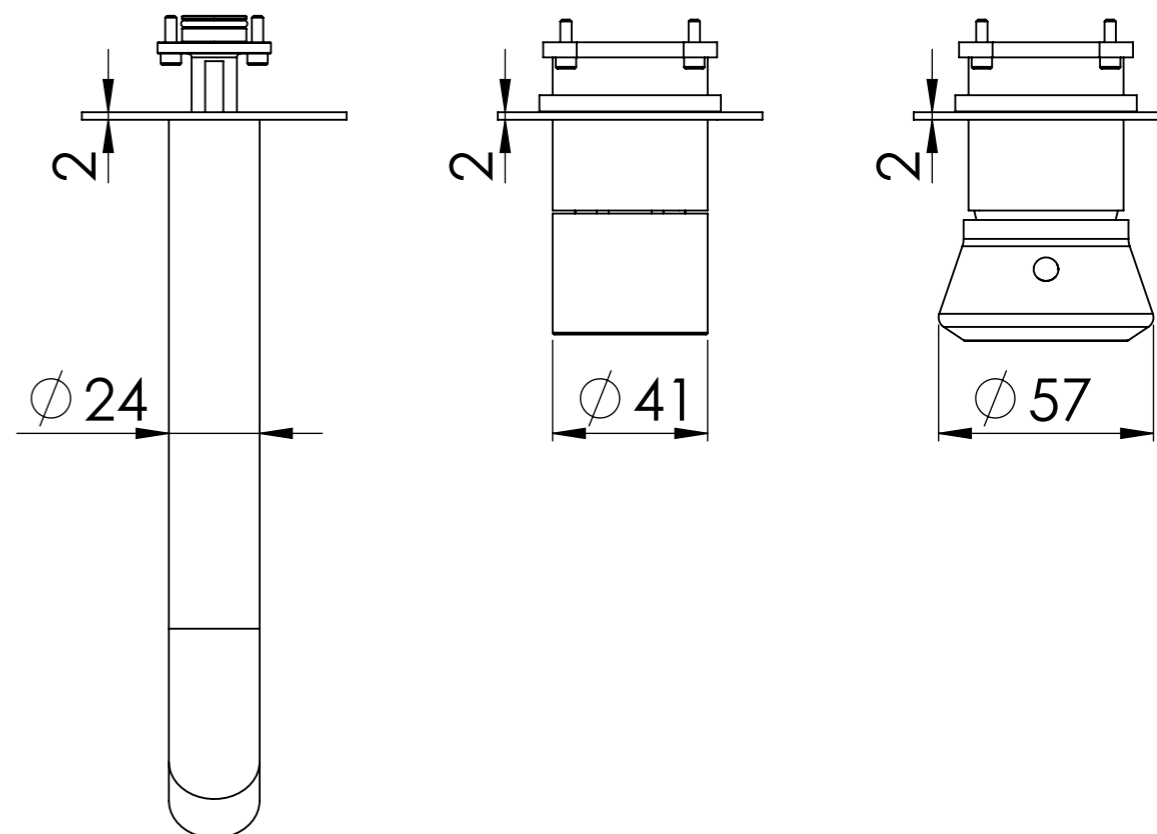

Descrizione: Parti esterne per WBOX, miscelatore monocomando incasso vasca/doccia 2 vie piastre separate. Include bocca a muro, da completare con la seconda uscita

Description: External parts for WBOX, 2 ways built-in bath/shower single lever on two plates. Wall spout included, to be completed with the second water outlet

CONNESSIONE x SUPPORTO DOCCIA Q15INSWB
CONNECTION x SHOWER SUPPORT Q15INSWB

CONNESSIONE PARTE DEVIATORE
D522AWBAA
D522AWBAA DIVERTER
CONNECTION

BOCCA A MURO
WALL SPOUT

MANIGLIA DEVIATRICE
DIVERTER HANDLE

MANIGLIA CARTUCCIA MISCELATRICE
MIXING CARTRIDGE HANDLE

CONNESSIONE PARTE
CARTUCCIA R52APWBAA
CARTRIDGE PART
CONNECTION R52APWBAA

PIASTRA A MURO
WALL PLATE

RICAMBI/SPARE PARTS:

CARTUCCIA/CARTRIDGE	R52AP
DEVIATORE/DIVERTER	D522A
AERATORE/AERATOR	83QK72BP