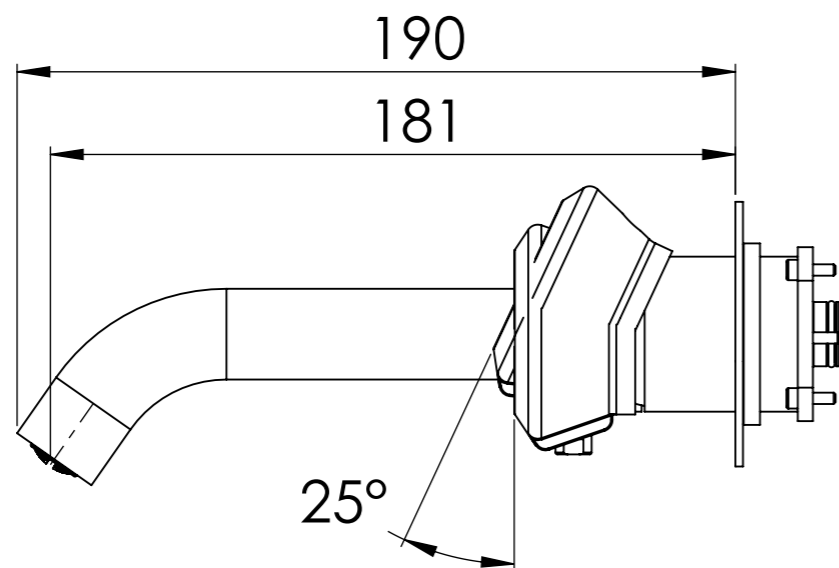

Descrizione: Parti esterne per WBOX, miscelatore monocomando incasso vasca/doccia 2 vie piastre separate. Include bocca a muro, da completare con la seconda uscita

Description: External parts for WBOX, 2 ways built-in bath/shower single lever on two plates. Wall spout included, to be completed with the second water outlet

CONNESSIONE x SUPPORTO DOCCIA Q15INSWB
CONNECTION x SHOWER SUPPORT Q15INSWB

CONNESSIONE PARTE DEVIATORE
D522AWBAA
D522AWBAA DIVERTER
CONNECTION

BOCCA A MURO
WALL SPOUT

MANIGLIA DEVIATRICE
DIVERTER HANDLE

MANIGLIA CARTUCCIA MISCELATRICE
MIXING CARTRIDGE HANDLE

CONNESSIONE PARTE
CARTUCCIA R52APWBAA
CARTRIDGE PART
CONNECTION R52APWBAA

PIASTRA A MURO
WALL PLATE

RICAMBI/SPARE PARTS:

CARTUCCIA/CARTRIDGE	R52AP
DEVIATORE/DIVERTER	D522A
AERATORE/AERATOR	83QK72BP