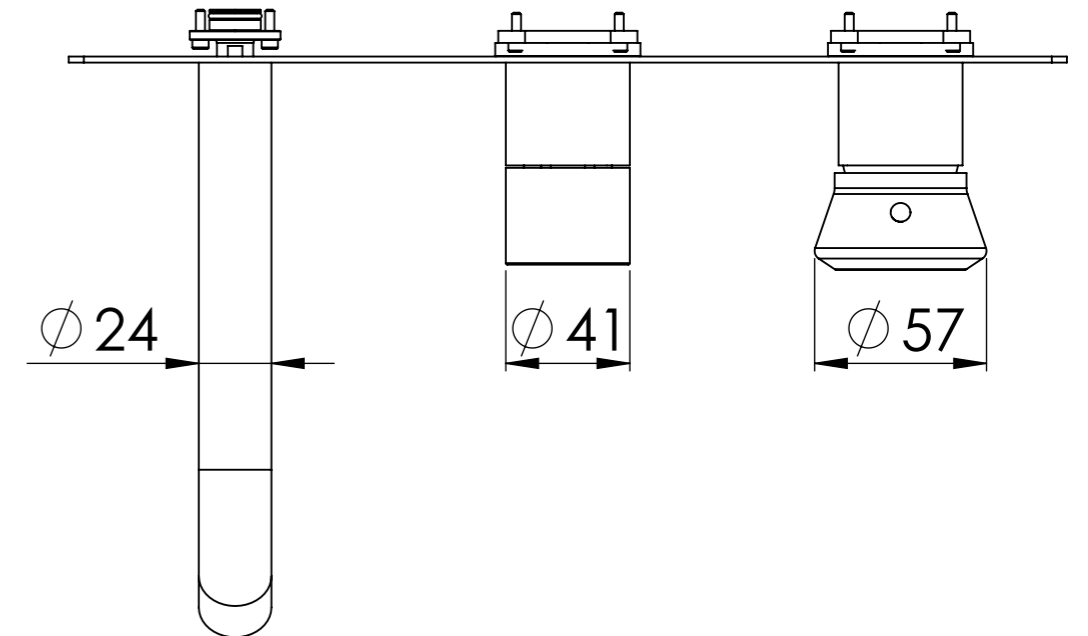

**Descrizione:** Parti esterne per WBOX, miscelatore monocomando incasso vasca/doccia 2 vie. Include bocca a muro, da completare con la seconda uscita  
**Description:** External parts for WBOX, 2 ways built-in bath/shower single lever. Wall spout included, to be completed with the second water outlet

CONNESSIONE x SUPPORTO DOCCIA Q15INSWB  
CONNECTION x SHOWER SUPPORT Q15INSWB

CONNESSIONE DEVIATORE D522AWBAA  
D522AWBAA DIVERTER CONNECTION

BOCCA A MURO  
WALL SPOUT

CONNESSIONE PARTE  
CARTUCCIA R52APWBAA  
CARTRIDGE PART  
CONNECTION R52APWBAA

MANIGLIA DEVIATRICE  
DIVERTER HANDLE

PIASTRA A MURO  
WALL PLATE

MANIGLIA CARTUCCIA MISCELATRICE  
MIXING CARTRIDGE HANDLE

RICAMBI/SPARE PARTS:

CARTUCCIA/CARTRIDGE	R52AP
DEVIATORE/DIVERTER	D522A
AERATORE/AERATOR	83QK72BP