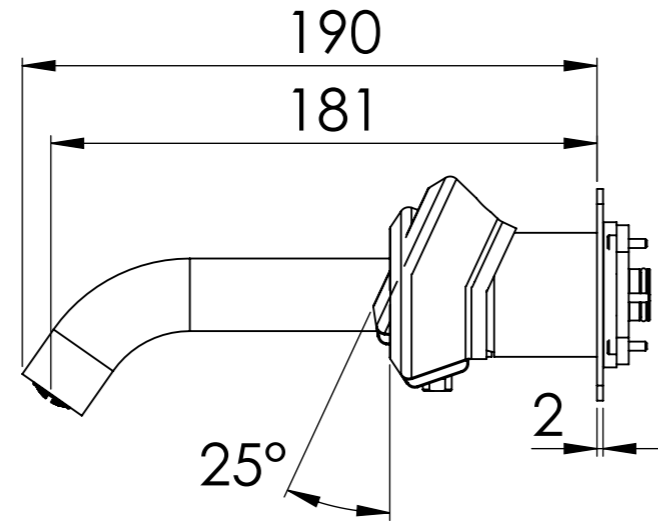

**Descrizione:** Parti esterne per WBOX, miscelatore monocomando incasso vasca/doccia 2 vie. Include bocca a muro, da completare con la seconda uscita  
**Description:** External parts for WBOX, 2 ways built-in bath/shower single lever. Wall spout included, to be completed with the second water outlet

CONNESSIONE x SUPPORTO DOCCIA Q15INSWB  
CONNECTION x SHOWER SUPPORT Q15INSWB

CONNESSIONE DEVIATORE D522AWBAA  
D522AWBAA DIVERTER CONNECTION

BOCCA A MURO  
WALL SPOUT

CONNESSIONE PARTE  
CARTUCCIA R52APWBAA  
CARTRIDGE PART  
CONNECTION R52APWBAA

MANIGLIA DEVIATRICE  
DIVERTER HANDLE

PIASTRA A MURO  
WALL PLATE

MANIGLIA CARTUCCIA MISCELATRICE  
MIXING CARTRIDGE HANDLE

RICAMBI/SPARE PARTS:

CARTUCCIA/CARTRIDGE	R52AP
DEVIATORE/DIVERTER	D522A
AERATORE/AERATOR	83QK72BP