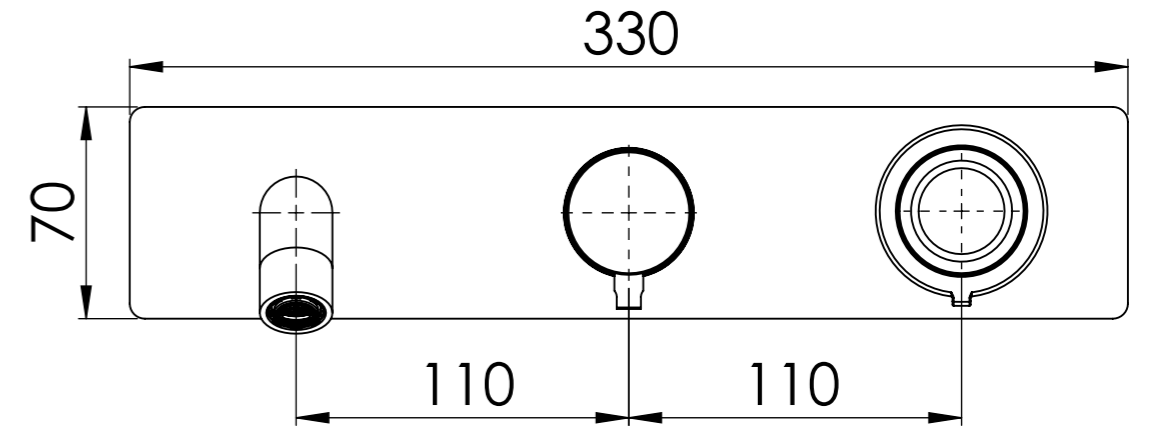

**Descrizione:** Parti esterne per WBOX, miscelatore monocomando incasso vasca/doccia 2 vie. Include bocca a muro, da completare con la seconda uscita  
**Description:** External parts for WBOX, 2 ways built-in bath/shower single lever. Wall spout included, to be completed with the second water outlet

CONNESSIONE x SUPPORTO DOCCIA Q15INSWB  
CONNECTION x SHOWER SUPPORT Q15INSWB

CONNESSIONE DEVIATORE D522AWBAA  
D522AWBAA DIVERTER CONNECTION

BOCCA A MURO  
WALL SPOUT

CONNESSIONE PARTE  
CARTUCCIA R52APWBAA  
CARTRIDGE PART  
CONNECTION R52APWBAA