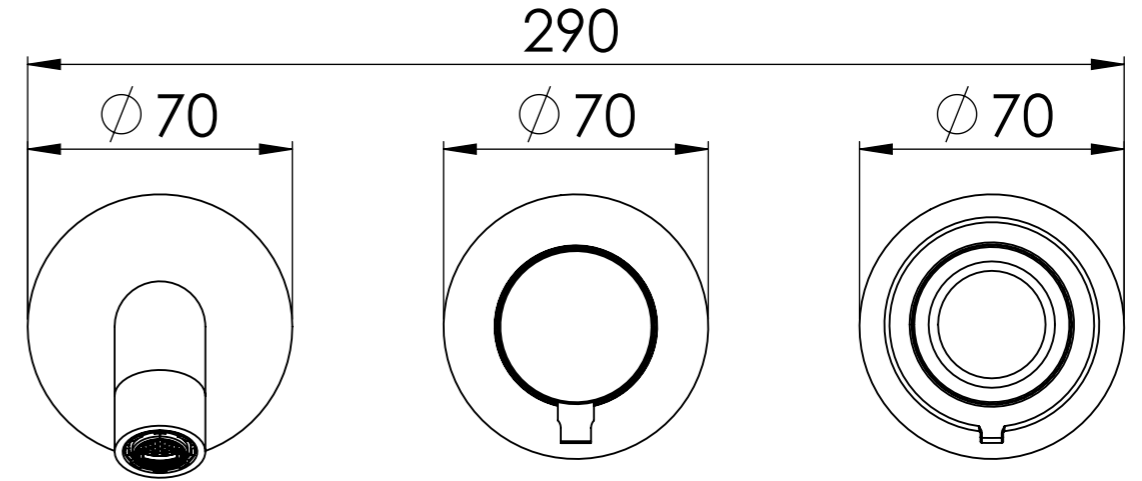

Descrizione: Parti esterne per WBOX, miscelatore monocomando incasso vasca/doccia 3 vie piastre separate. Include bocca a muro, da completare con la seconda e la terza uscita

Description: External parts for WBOX, 3 ways built-in bath/shower single lever on two plates. Wall spout included, to be completed with the second and third water outlet

CONNESSIONE x SUPPORTO DOCCIA Q15INSWB
CONNECTION x SHOWER SUPPORT Q15INSWB

CONNESSIONE PARTE
DEVIATORE D523SWBAA
D523SWBAA DIVERTER
CONNECTION

BOCCA A MURO
WALL SPOUT

CONNESSIONE PARTE
CARTUCCIA R52APWBAA
CARTRIDGE PART
CONNECTION R52APWBAA