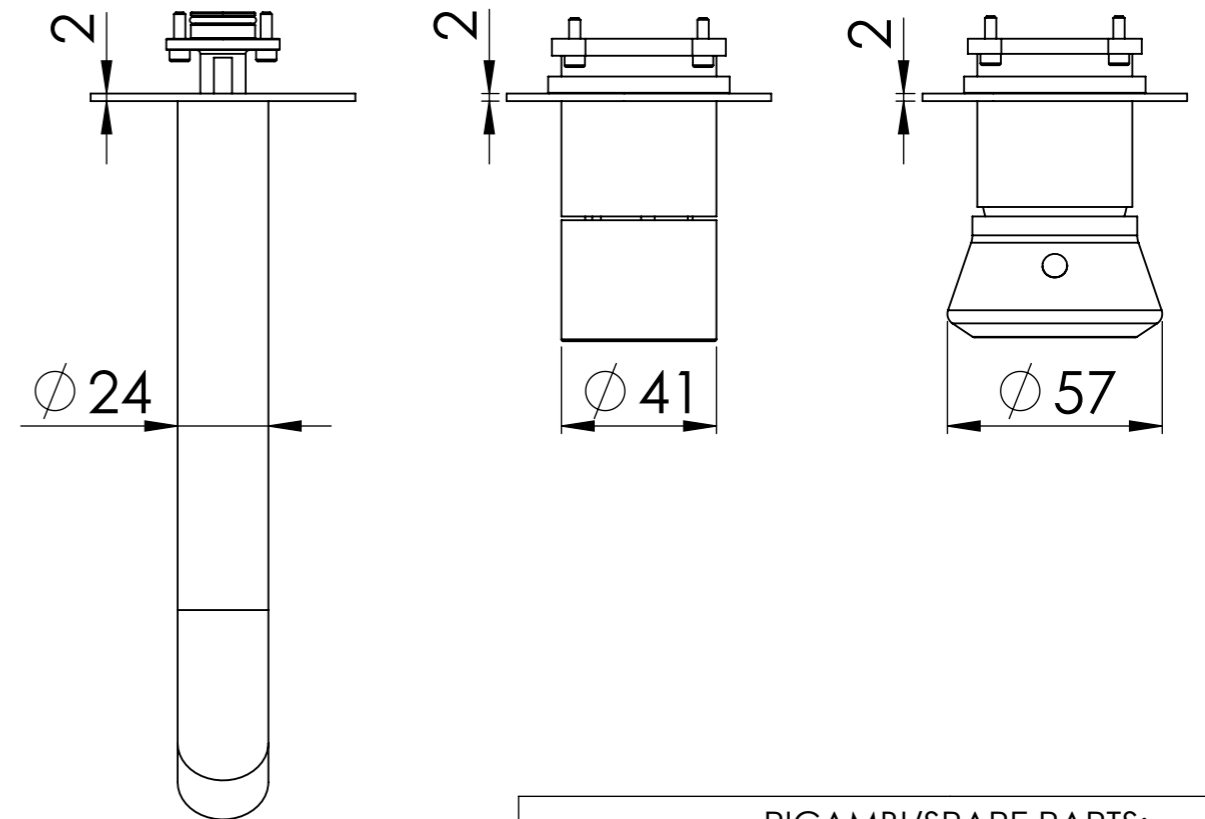

Descrizione: Parti esterne per WBOX, miscelatore monocomando incasso vasca/doccia 3 vie piastre separate. Include bocca a muro, da completare con la seconda e la terza uscita

Description: External parts for WBOX, 3 ways built-in bath/shower single lever on two plates. Wall spout included, to be completed with the second and third water outlet

CONNESSIONE x SUPPORTO DOCCIA Q15INSWB
CONNECTION x SHOWER SUPPORT Q15INSWB

CONNESSIONE PARTE
DEVIATORE D523SWBAA
D523SWBAA DIVERTER
CONNECTION

BOCCA A MURO
WALL SPOUT

CONNESSIONE PARTE
CARTUCCIA R52APWBAA
CARTRIDGE PART
CONNECTION R52APWBAA

MANIGLIA DEVIATRICE
DIVERTER HANDLE

PIASTRA A MURO
WALL PLATE

MANIGLIA CARTUCCIA MISCELATRICE
MIXING CARTRIDGE HANDLE

RICAMBI/SPARE PARTS:

CARTUCCIA/CARTRIDGE	R52AP
DEVIATORE/DIVERTER	D523S
AERATORE/AERATOR	83QK72BP