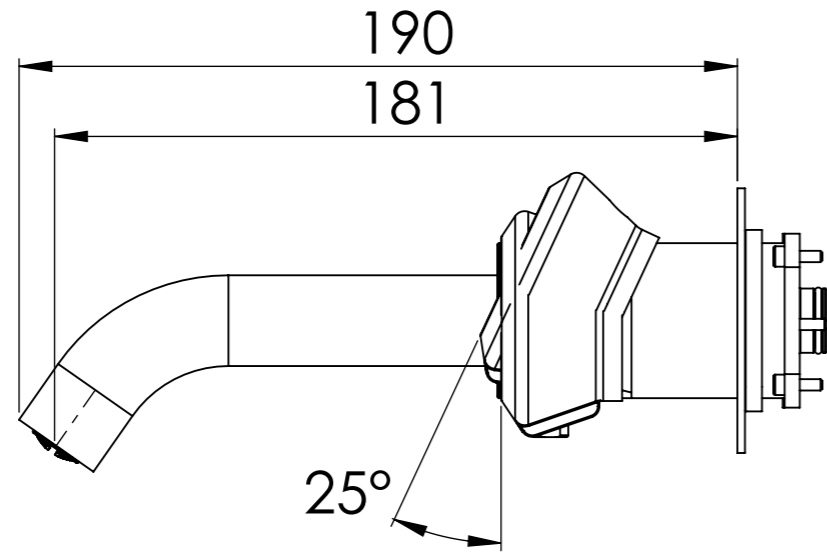

Descrizione: Parti esterne per WBOX, miscelatore monocomando incasso vasca/doccia 3 vie piastre separate. Include bocca a muro, da completare con la seconda e la terza uscita

Description: External parts for WBOX, 3 ways built-in bath/shower single lever on two plates. Wall spout included, to be completed with the second and third water outlet

CONNESSIONE x SUPPORTO DOCCIA Q15INSWB
CONNECTION x SHOWER SUPPORT Q15INSWB

CONNESSIONE PARTE
DEVIATORE D523SWBAA
D523SWBAA DIVERTER
CONNECTION

BOCCA A MURO
WALL SPOUT

CONNESSIONE PARTE
CARTUCCIA R52APWBAA
CARTRIDGE PART
CONNECTION R52APWBAA

MANIGLIA DEVIATRICE
DIVERTER HANDLE

PIASTRA A MURO
WALL PLATE

MANIGLIA CARTUCCIA MISCELATRICE
MIXING CARTRIDGE HANDLE

RICAMBI/SPARE PARTS:

CARTUCCIA/CARTRIDGE	R52AP
DEVIATORE/DIVERTER	D523S
AERATORE/AERATOR	83QK72BP