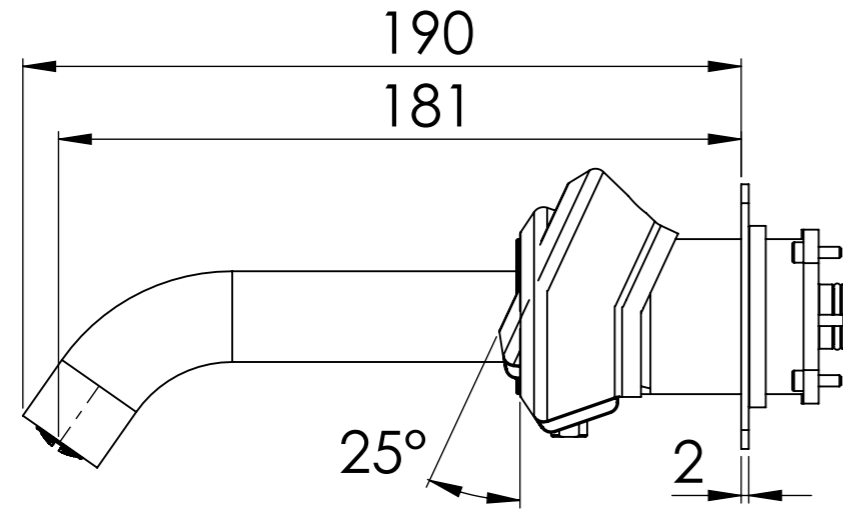

Descrizione: Parti esterne per WBOX, miscelatore monocomando incasso vasca/doccia 3 vie. Include bocca a muro, da completare con la seconda uscita

Description: External parts for WBOX, 3 ways built-in bath/shower single lever. Wall spout included, to be completed with the second water outlet

CONNESSIONE Q15INSWB x SUPPORTO DOCCIA
CONNECTION x SHOWER SUPPORT Q15INSWB

CONNESSIONE PARTE
DEVIATORE D523SWBAA
D523SWBAA DIVERTER
CONNECTION

BOCCA A MURO
WALL SPOUT

CONNESSIONE PARTE
CARTUCCIA R52APWBAA
CARTRIDGE PART
CONNECTION R52APWBAA