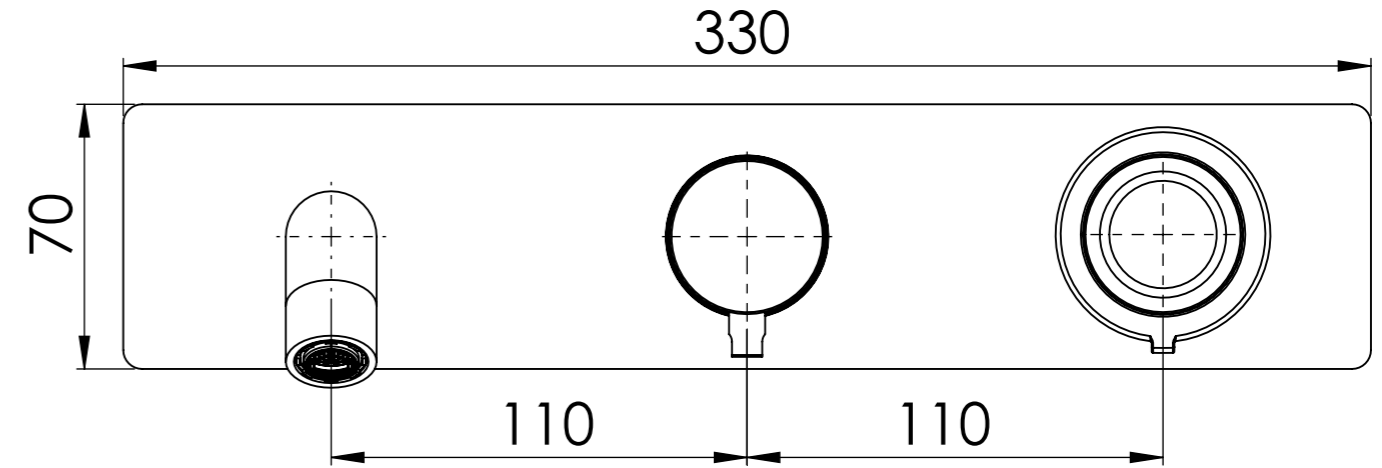

Descrizione: Parti esterne per WBOX, miscelatore monocomando incasso vasca/doccia 3 vie. Include bocca a muro, da completare con la seconda uscita

Description: External parts for WBOX, 3 ways built-in bath/shower single lever. Wall spout included, to be completed with the second water outlet

CONNESSIONE Q15INSWB x SUPPORTO DOCCIA
CONNECTION x SHOWER SUPPORT Q15INSWB

CONNESSIONE PARTE
DEVIATORE D523SWBAA
D523SWBAA DIVERTER
CONNECTION

BOCCA A MURO
WALL SPOUT

CONNESSIONE PARTE
CARTUCCIA R52APWBAA
CARTRIDGE PART
CONNECTION R52APWBAA