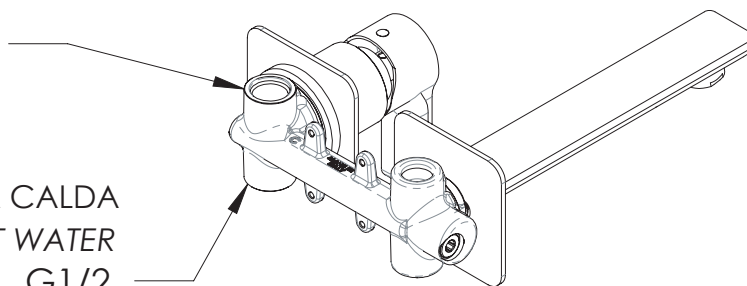

Miscelatore monocomando lavabo da incasso in ottone cromato, bocca 18 cm.

Built-in basin single-lever mixer in chrome plated brass. cm 18 spout.

SCHEDA TECNICA - TECHNICAL FEATURES

ACQUA FREDDA
COLD WATER
G1/2

ACQUA CALDA
HOT WATER
G1/2

CARATTERISTICHE - FEATURES

Disponibile in Finitura
Available in Finishing

Perfect Tune
Perfect Tune

COMPONENTI - COMPONENTS

Cartuccia R52
Cartridge R52

Aeratore 83A
Aerator 83A

FINITURE - FINISHING