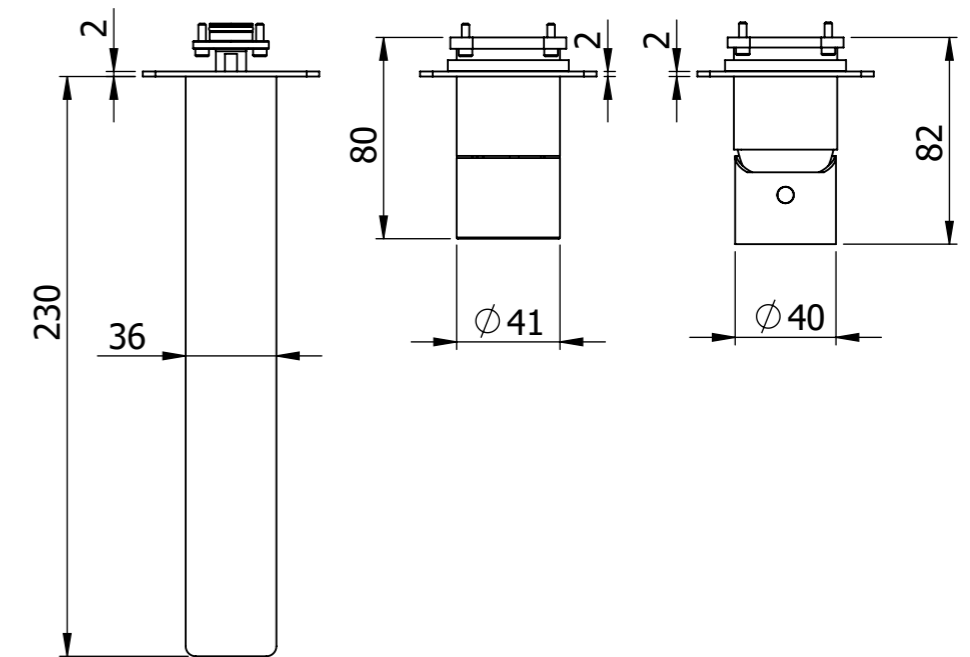

Descrizione: Parti esterne per WBOX, miscelatore monocomando incasso vasca/doccia 3 vie piastre separate. Include bocca a muro, da completare con la seconda e la terza uscita

Description: External parts for WBOX, 3 ways built-in bath/shower single lever on two plates. Wall spout included, to be completed with the second and third water outlet

CONNESSIONE AU15INS+OR x SUPPORTO DOCCIA
AU15INS+OR CONNECTION x SHOWER SUPPORT

PIASTRA A MURO x SUPPORTO BOCCA
PLATE ON WALL x SPOUT SUPPORT

CONNESSIONE PARTE DEVIATORE
D523SWBAA
D523SWBAA DIVERTER CONNECTION

CONNESSIONE PARTE CARTUCCIA
R52APWBAA
CARTRIDGE PART CONNECTION
R52APWBAA

BOCCA A MURO
WALL SPOUT

MANIGLIA DEVIATRICE
DIVERTER HANDLE

MANIGLIA CARTUCCIA MISCELATRICE
MIXING CARTRIDGE HANDLE

PIASTRA A MURO x CARTUCCIA E DEVIATORE
WALL PLATE x DIVERTER AND CARTRIDGE