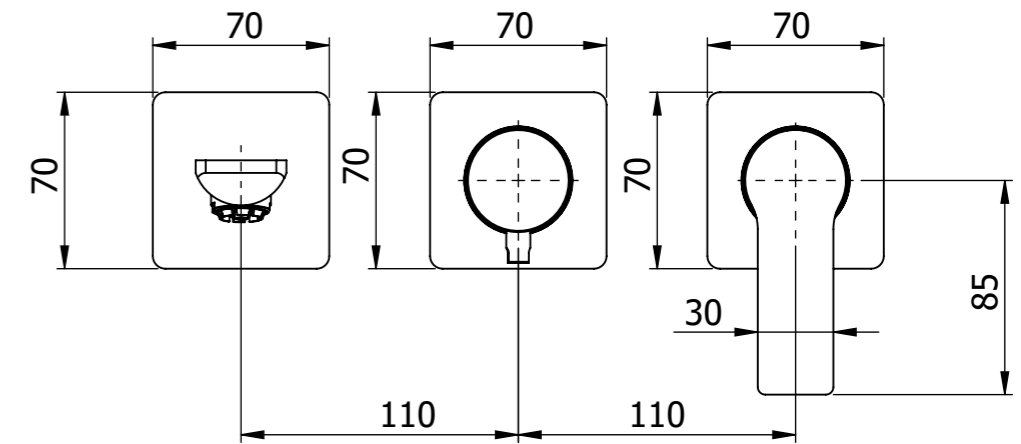

Descrizione: Parti esterne per WBOX, miscelatore monocomando incasso vasca/doccia 3 vie piastre separate. Include bocca a muro, da completare con la seconda e la terza uscita

Description: External parts for WBOX, 3 ways built-in bath/shower single lever on two plates. Wall spout included, to be completed with the second and third water outlet

CONNESSIONE AU15INS+OR x SUPPORTO DOCCIA
AU15INS+OR CONNECTION x SHOWER SUPPORT

PIASTRA A MURO x SUPPORTO BOCCA
PLATE ON WALL x SPOUT SUPPORT

CONNESSIONE PARTE DEVIATORE
D523SWBAA
D523SWBAA DIVERTER CONNECTION

CONNESSIONE PARTE CARTUCCIA
R52APWBAA
CARTRIDGE PART CONNECTION
R52APWBAA

BOCCA A MURO
WALL SPOUT

MANIGLIA DEVIATRICE
DIVERTER HANDLE

MANIGLIA CARTUCCIA MISCELATRICE
MIXING CARTRIDGE HANDLE

PIASTRA A MURO x CARTUCCIA E DEVIATORE
WALL PLATE x DIVERTER AND CARTRIDGE