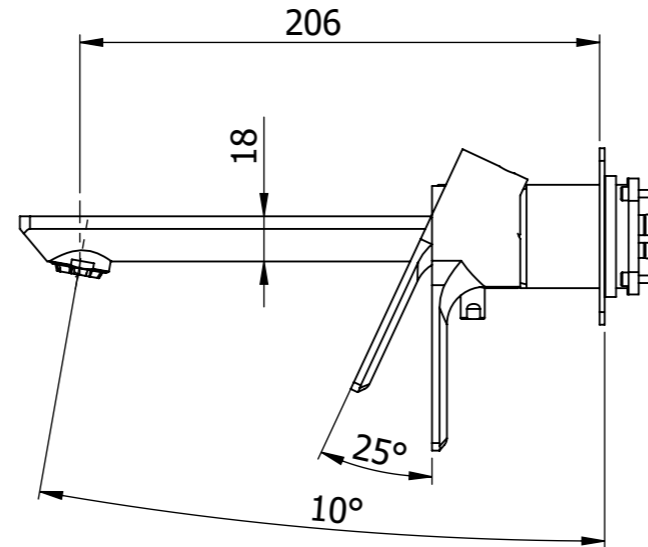

Descrizione: Parti esterne per WBOX, miscelatore monocomando incasso vasca/doccia 3 vie piastre separate. Include bocca a muro, da completare con la seconda e la terza uscita

Description: External parts for WBOX, 3 ways built-in bath/shower single lever on two plates. Wall spout included, to be completed with the second and third water outlet

CONNESSIONE AU15INS+OR x SUPPORTO DOCCIA
AU15INS+OR CONNECTION x SHOWER SUPPORT

PIASTRA A MURO x SUPPORTO BOCCA
PLATE ON WALL x SPOUT SUPPORT

CONNESSIONE PARTE DEVIATORE
D523SWBAA
D523SWBAA DIVERTER CONNECTION

CONNESSIONE PARTE CARTUCCIA
R52APWBAA
CARTRIDGE PART CONNECTION
R52APWBAA

BOCCA A MURO
WALL SPOUT

MANIGLIA DEVIATRICE
DIVERTER HANDLE

MANIGLIA CARTUCCIA MISCELATRICE
MIXING CARTRIDGE HANDLE

PIASTRA A MURO x CARTUCCIA E DEVIATORE
WALL PLATE x DIVERTER AND CARTRIDGE

RICAMBI/SPARE PARTS:

CARTUCCIA/CARTRIDGE	R52AP
DEVIATORE/DIVERTER	D523S
AERATORE/AERATOR	83ABP