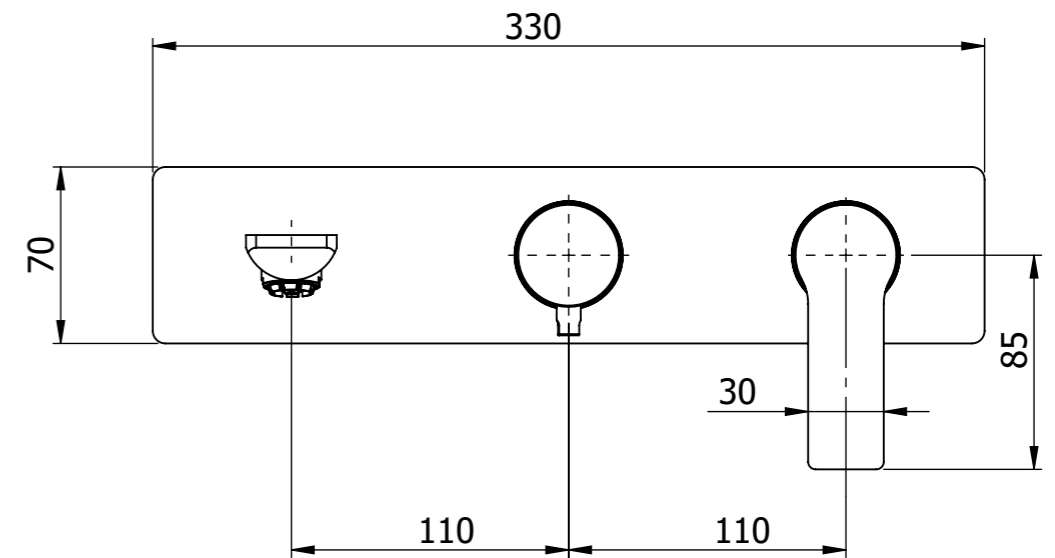

**Descrizione:** Parti esterne per WBOX, miscelatore monocomando incasso vasca/doccia 3 vie. Include bocca a muro, da completare con la seconda e la terza uscita

**Description:** External parts for WBOX, 3 ways built-in bath/shower single lever. Wall spout included, to be completed with the second and the third water outlet

CONNESSIONE x SUPPORTO BOCCA  
Q15INSWB  
CONNECTION x SPOUT SUPPORT  
Q15INSWB

CONNESSIONE x PARTE  
DEVIATORE 3 VIE D523SWBAA  
CARTRIDGE PART CONNECTION  
3 WAY D523SWBAA

RICAMBI/SPARE PARTS:

CARTUCCIA/CARTRIDGE	R52AP
DEVIATORE/DIVERTER	D523S
AERATORE/AERATOR	83ABP