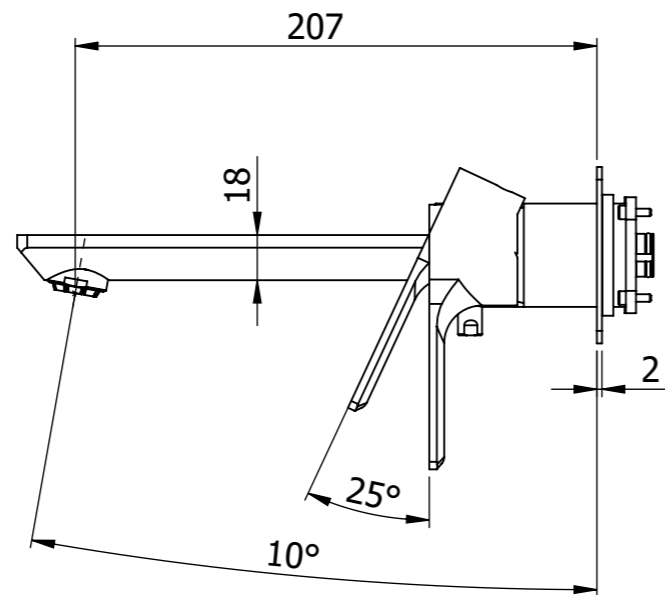

**Descrizione:** Parti esterne per WBOX, miscelatore monocomando incasso vasca/doccia 3 vie. Include bocca a muro, da completare con la seconda e la terza uscita

**Description:** External parts for WBOX, 3 ways built-in bath/shower single lever. Wall spout included, to be completed with the second and the third water outlet

CONNESSIONE x SUPPORTO BOCCA  
Q15INSWB  
CONNECTION x SPOUT SUPPORT  
Q15INSWB

CONNESSIONE x PARTE  
DEVIATORE 3 VIE D523SWBAA  
CARTRIDGE PART CONNECTION  
3 WAY D523SWBAA

RICAMBI/SPARE PARTS:

CARTUCCIA/CARTRIDGE	R52AP
DEVIATORE/DIVERTER	D523S
AERATORE/AERATOR	83ABP