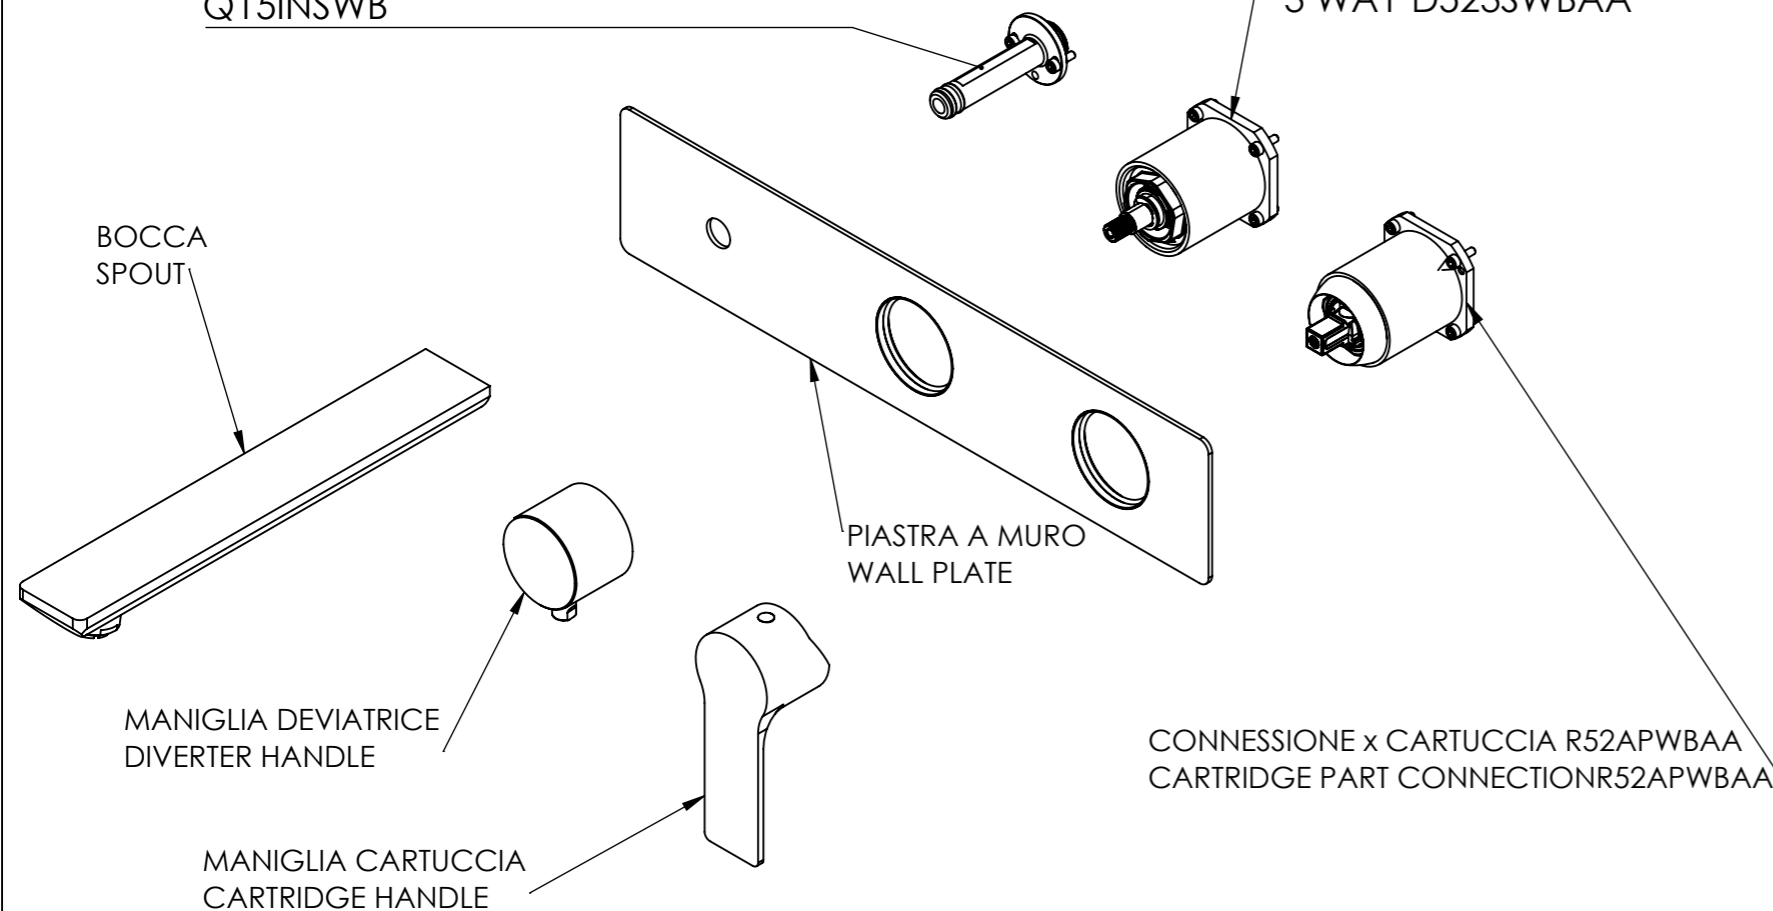

**Descrizione:** Parti esterne per WBOX, miscelatore monocomando incasso vasca/doccia 3 vie. Include bocca a muro, da completare con la seconda e la terza uscita

**Description:** External parts for WBOX, 3 ways built-in bath/shower single lever. Wall spout included, to be completed with the second and the third water outlet

CONNESSIONE x SUPPORTO BOCCA  
Q15INSWB  
CONNECTION x SPOUT SUPPORT  
Q15INSWB

CONNESSIONE x PARTE  
DEVIATORE 3 VIE D523SWBAA  
CARTRIDGE PART CONNECTION  
3 WAY D523SWBAA

RICAMBI/SPARE PARTS:

CARTUCCIA/CARTRIDGE	R52AP
DEVIATORE/DIVERTER	D523S
AERATORE/AERATOR	83ABP