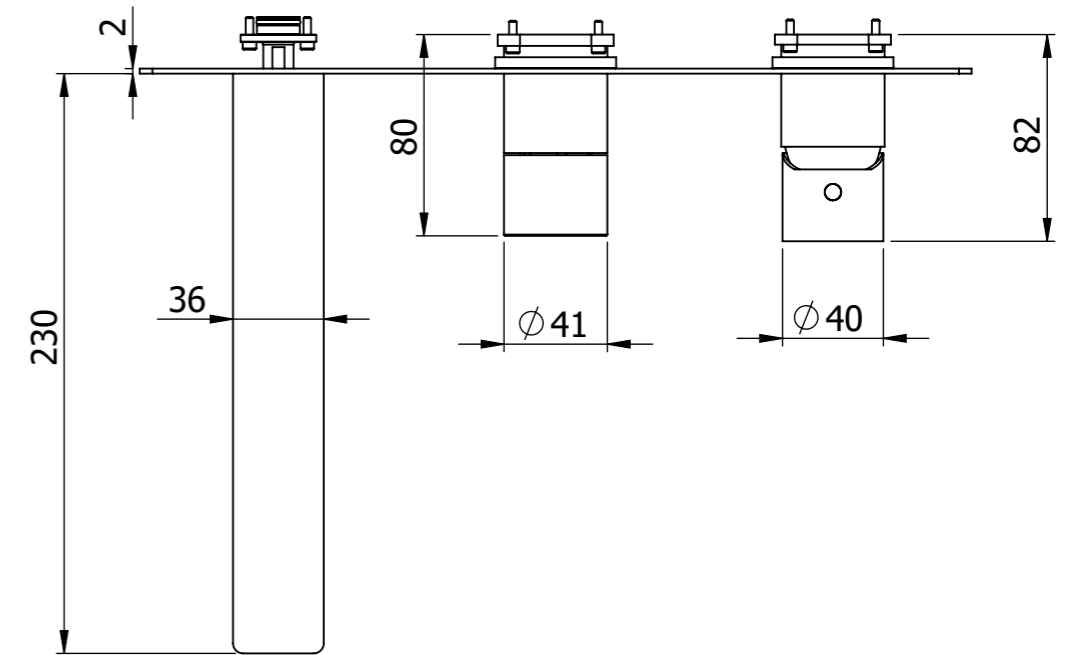

**Descrizione:** Parti esterne per WBOX, miscelatore monocomando incasso vasca/doccia 3 vie. Include bocca a muro, da completare con la seconda e la terza uscita

**Description:** External parts for WBOX, 3 ways built-in bath/shower single lever. Wall spout included, to be completed with the second and the third water outlet

CONNESSIONE x SUPPORTO BOCCA  
Q15INSWB  
CONNECTION x SPOUT SUPPORT  
Q15INSWB

CONNESSIONE x PARTE  
DEVIATORE 3 VIE D523SWBAA  
CARTRIDGE PART CONNECTION  
3 WAY D523SWBAA

RICAMBI/SPARE PARTS:

CARTUCCIA/CARTRIDGE	R52AP
DEVIATORE/DIVERTER	D523S
AERATORE/AERATOR	83ABP