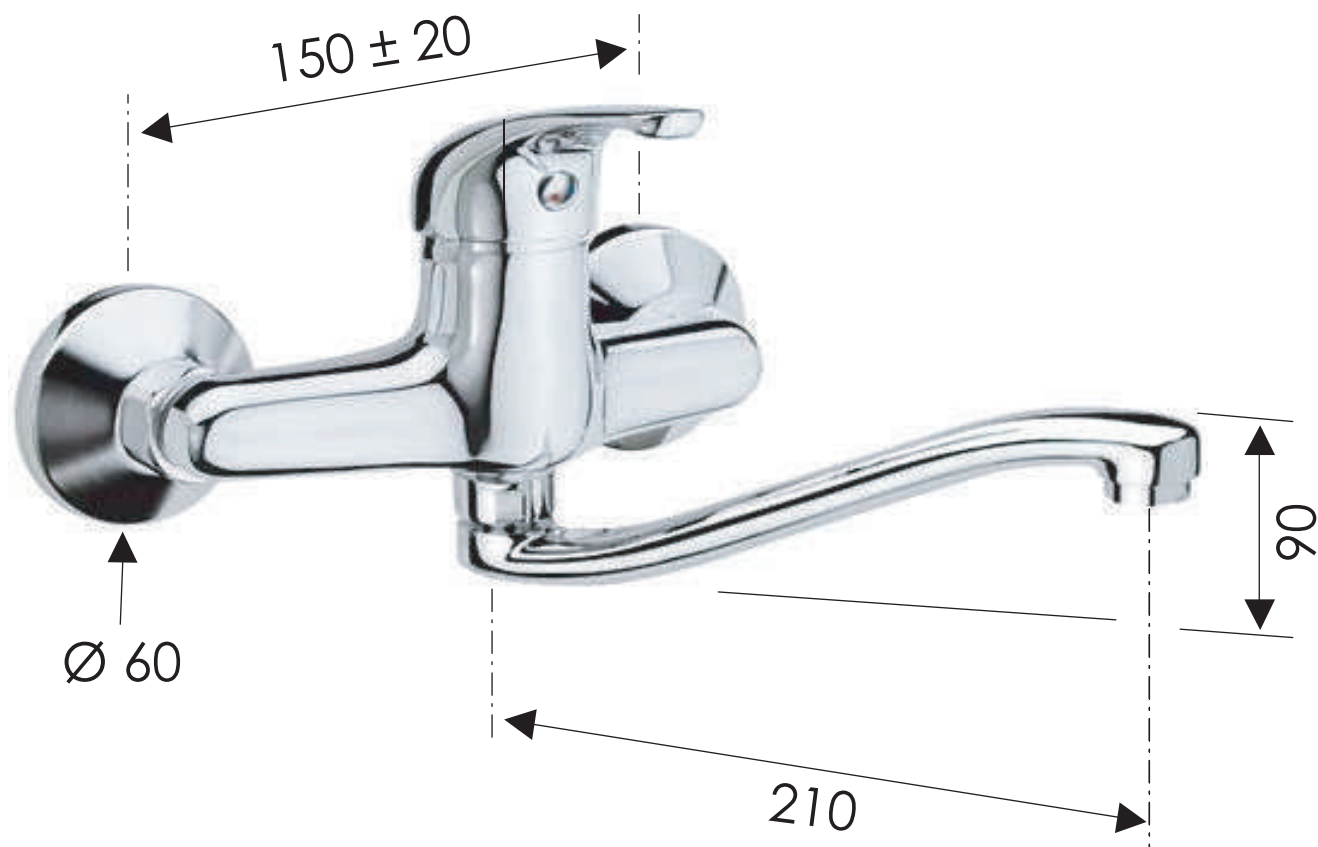

REMER

RUBINETTERIE

SCHEDA TECNICA

ART. COD.

TECHNICAL FEATURES

F412S

MATERIALI / MATERIALS

OTTONE CROMATO / CHROME PLATED BRASS