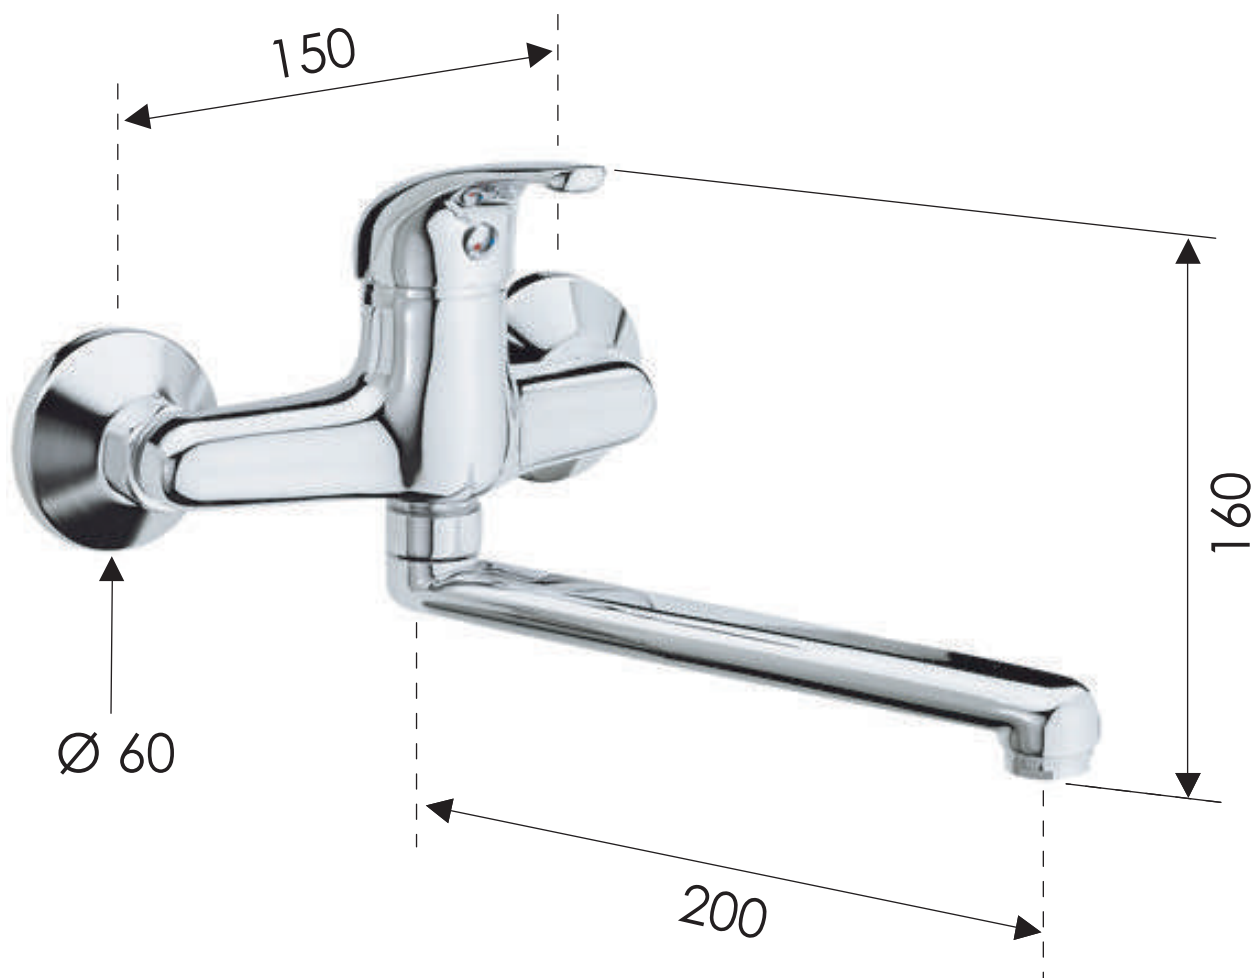

# REMER

RUBINETTERIE

SCHEDA TECNICA

TECHNICAL FEATURES

ART. COD.

**F412**

## MATERIALI / MATERIALS

OTTONE CROMATO / CHROME PLATED BRASS