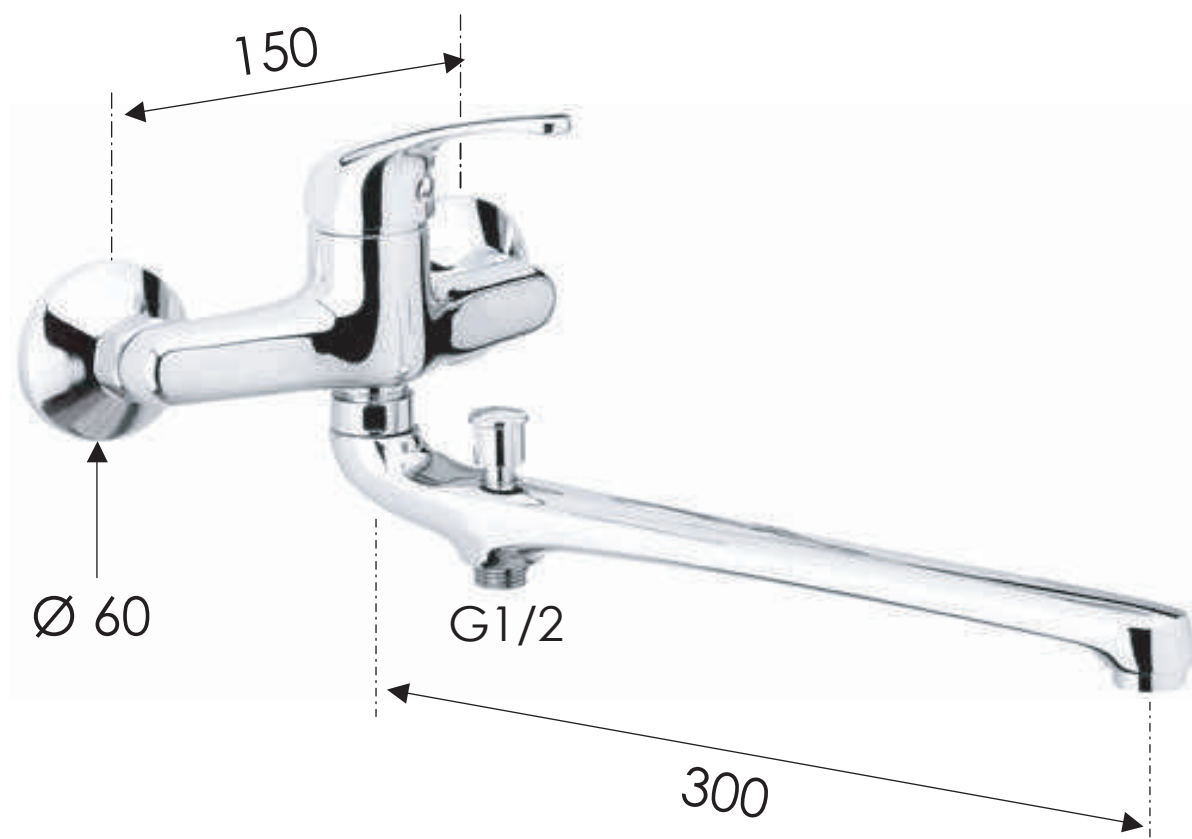

REMER

RUBINETTERIE

SCHEDA TECNICA

TECHNICAL FEATURES

ART. COD.

F462

MATERIALI / MATERIALS

OTTONE CROMATO / CHROME PLATED BRASS