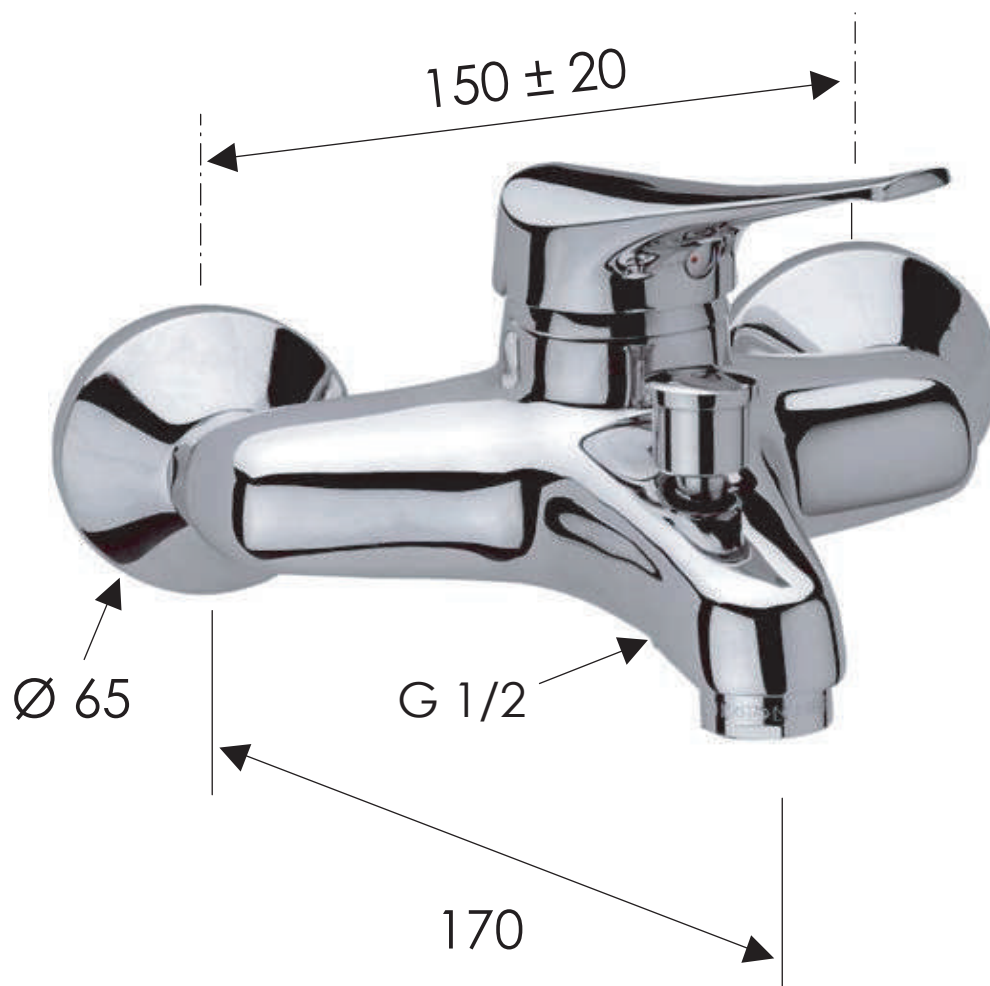

REMER

RUBINETTERIE

SCHEDA TECNICA

TECHNICAL FEATURES

ART. COD.

G054

MATERIALI / MATERIALS

OTTONE CROMATO / CHROME PLATED BRASS