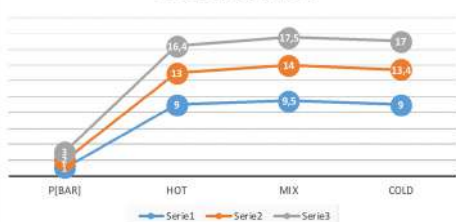

Cartuccia R52AP
Cartridge R52AP

CARATTERISTICHE - FEATURES

Disponibile in Finitura
Available in Finishing

2 Vie
2 Ways

FLOW RATE [L/MIN]-G1/2"
FREE DISCHARGE

FLOW RATE [L/MIN]-G3/4"
FREE DISCHARGE

REMER Rubinetterie S.p.A.