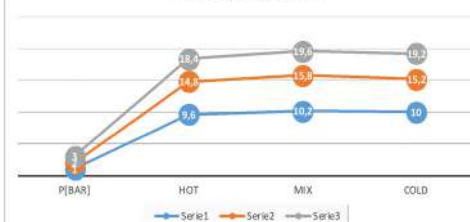

Cartuccia R52AP
Cartridge R52AP

CARATTERISTICHE - FEATURES

Disponibile in Finitura
Available in Finishing

2 Vie
2 Ways

FLOW RATE [L/MIN]-G1/2"
FREE DISCHARGE

FLOW RATE [L/MIN]-G3/4"
FREE DISCHARGE

REMER Rubinetterie S.p.A.