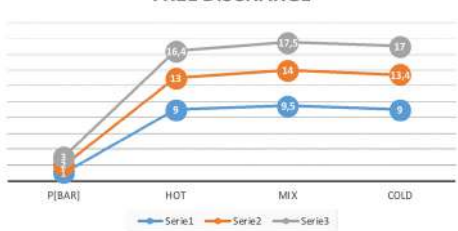

COMPONENTI - COMPONENTS

Cartuccia R52AP
Cartridge R52AP

CARATTERISTICHE - FEATURES

Disponibile in Finitura
Available in Finishing

2 Vie
2 Ways

FLOW RATE [L/MIN]-G1/2"
FREE DISCHARGE

FLOW RATE [L/MIN]-G3/4"
FREE DISCHARGE