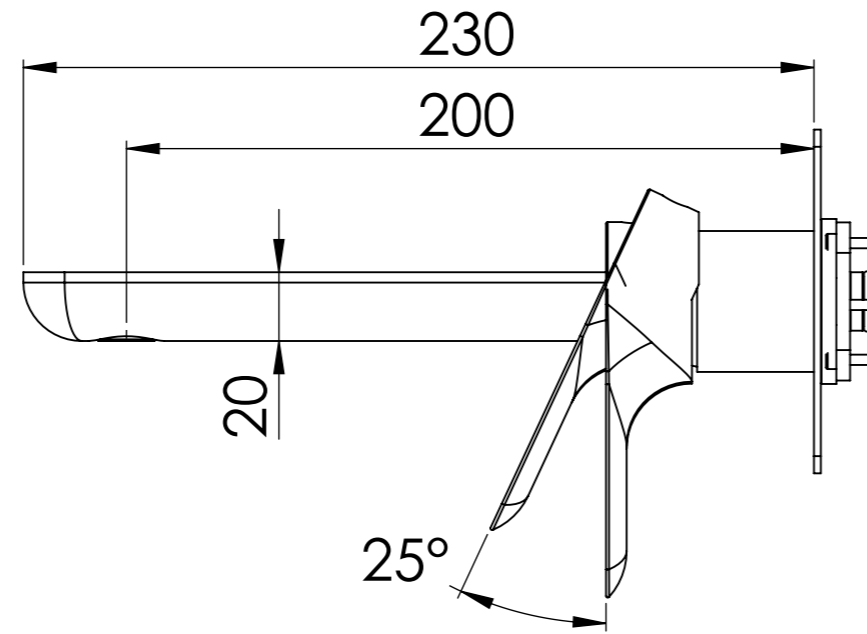

Descrizione: Parti esterne per WBOX, miscelatore monocomando lavabo incasso con bocca 23cm

Description: External parts WBOX, built-in single lever basin mixer with 230cm spout

Portata a 3 bar: 4.5lt/min
Flow rate at 3 bar: 1.2gpm

CONNESSIONE PARTE BOCCA Q15INSWB
SPOUT PART CONNECTION Q15INSWB

CONNESSIONE PARTE
CARTUCCIA R52APWBAA
CARTRIDGE PART
CONNECTION R52APWBAA

RICAMBI/SPARE PARTS:

CARTUCCIA/CARTRIDGE	R52AP
AERATORE/AERATOR	83NEGPM12