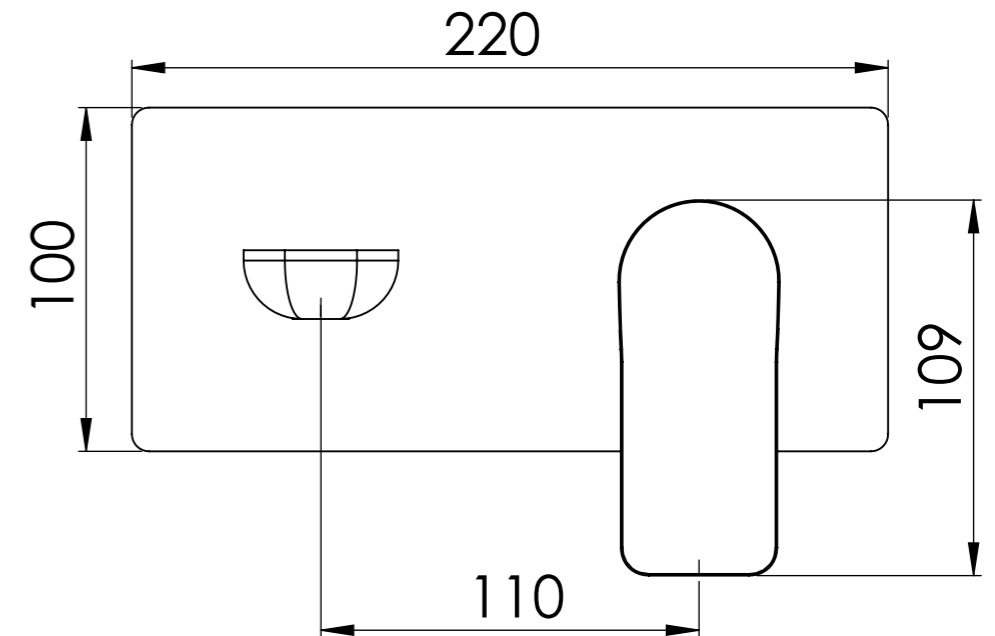

Descrizione: Parti esterne per WBOX, miscelatore monocomando lavabo incasso con bocca 23cm

Description: External parts WBOX, built-in single lever basin mixer with 230cm spout

Portata a 3 bar: 4.5lt/min
Flow rate at 3 bar: 1.2gpm

CONNESSIONE PARTE BOCCA Q15INSWB
SPOUT PART CONNECTION Q15INSWB

CONNESSIONE PARTE
CARTUCCIA R52APWBAA
CARTRIDGE PART
CONNECTION R52APWBAA

RICAMBI/SPARE PARTS:

CARTUCCIA/CARTRIDGE	R52AP
AERATORE/AERATOR	83NEGPM12