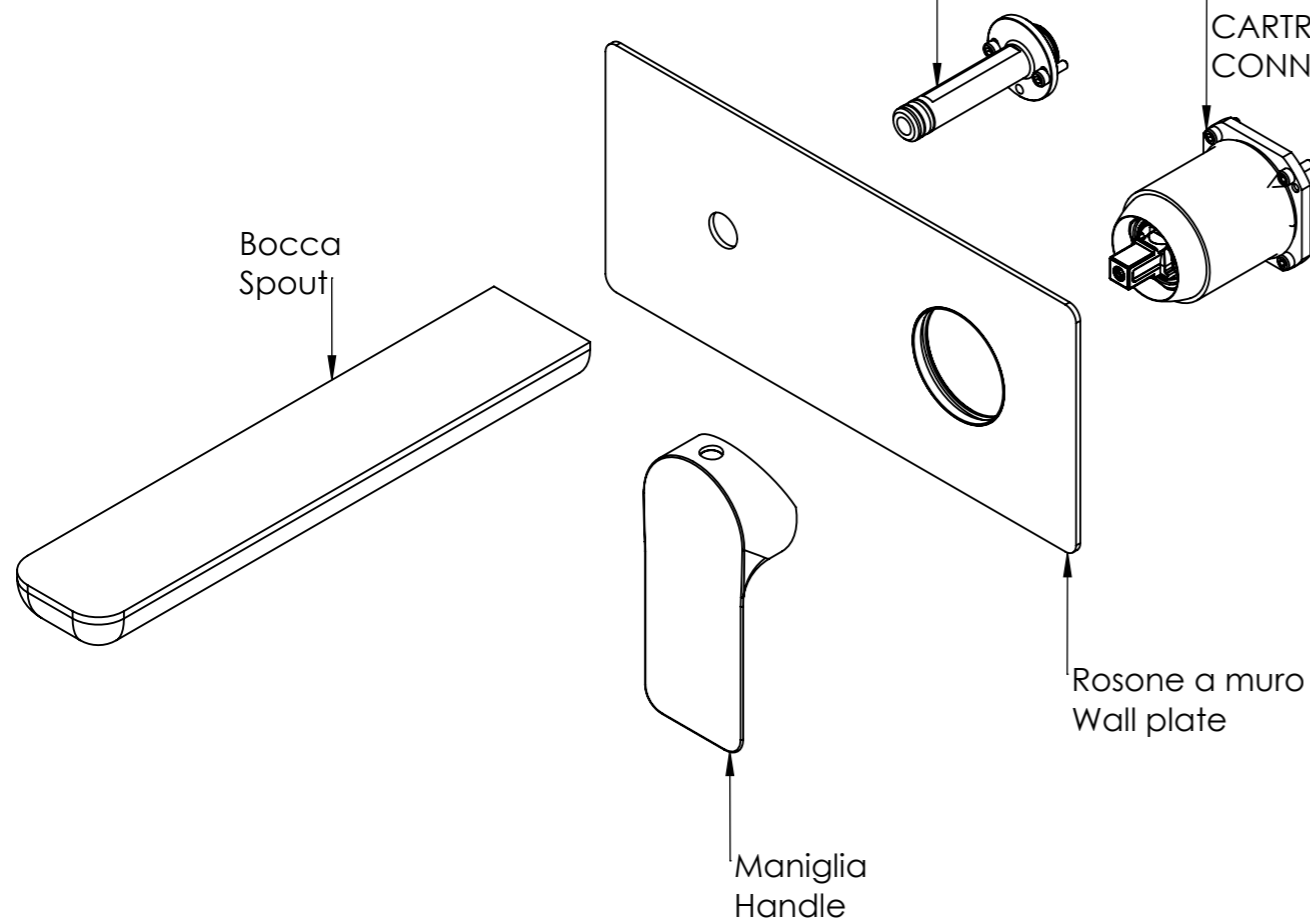

Descrizione: Parti esterne per WBOX, miscelatore monocomando lavabo incasso con bocca 23cm

Description: External parts WBOX, built-in single lever basin mixer with 230cm spout

Portata a 3 bar: 4.5lt/min
Flow rate at 3 bar: 1.2gpm

CONNESSIONE PARTE BOCCA Q15INSWB
SPOUT PART CONNECTION Q15INSWB

CONNESSIONE PARTE
CARTUCCIA R52APWBAA
CARTRIDGE PART
CONNECTION R52APWBAA

RICAMBI/SPARE PARTS:

CARTUCCIA/CARTRIDGE	R52AP
AERATORE/AERATOR	83NEGPM12