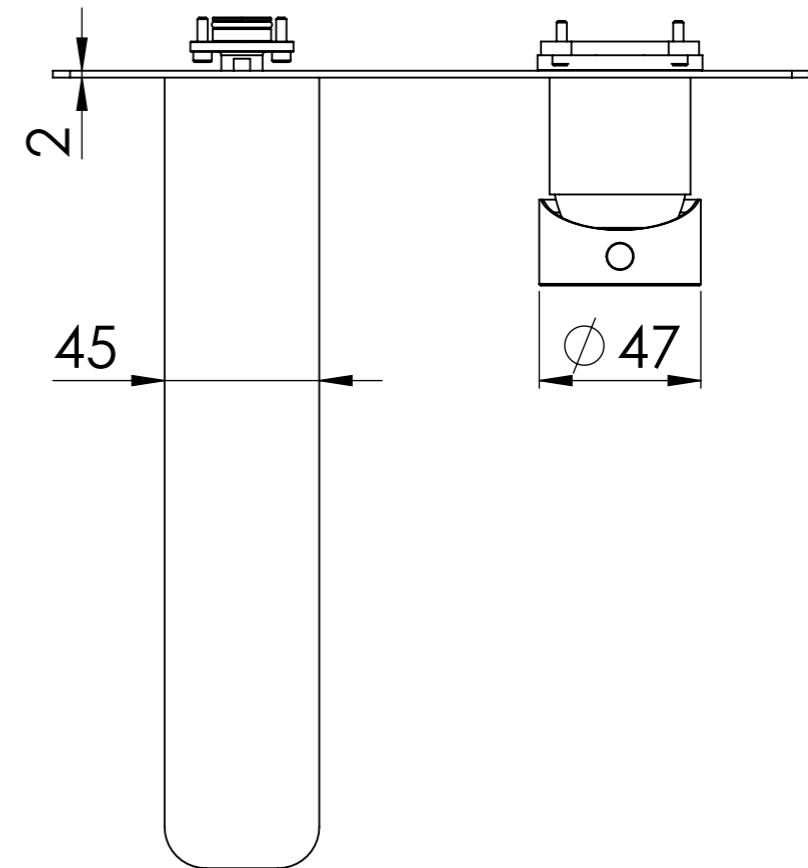

Descrizione: Parti esterne per WBOX, miscelatore monocomando lavabo incasso con bocca 23cm

Description: External parts WBOX, built-in single lever basin mixer with 230cm spout

Portata a 3 bar: 4.5lt/min
Flow rate at 3 bar: 1.2gpm

CONNESSIONE PARTE BOCCA Q15INSWB
SPOUT PART CONNECTION Q15INSWB

CONNESSIONE PARTE
CARTUCCIA R52APWBAA
CARTRIDGE PART
CONNECTION R52APWBAA

RICAMBI/SPARE PARTS:

CARTUCCIA/CARTRIDGE	R52AP
AERATORE/AERATOR	83NEGPM12